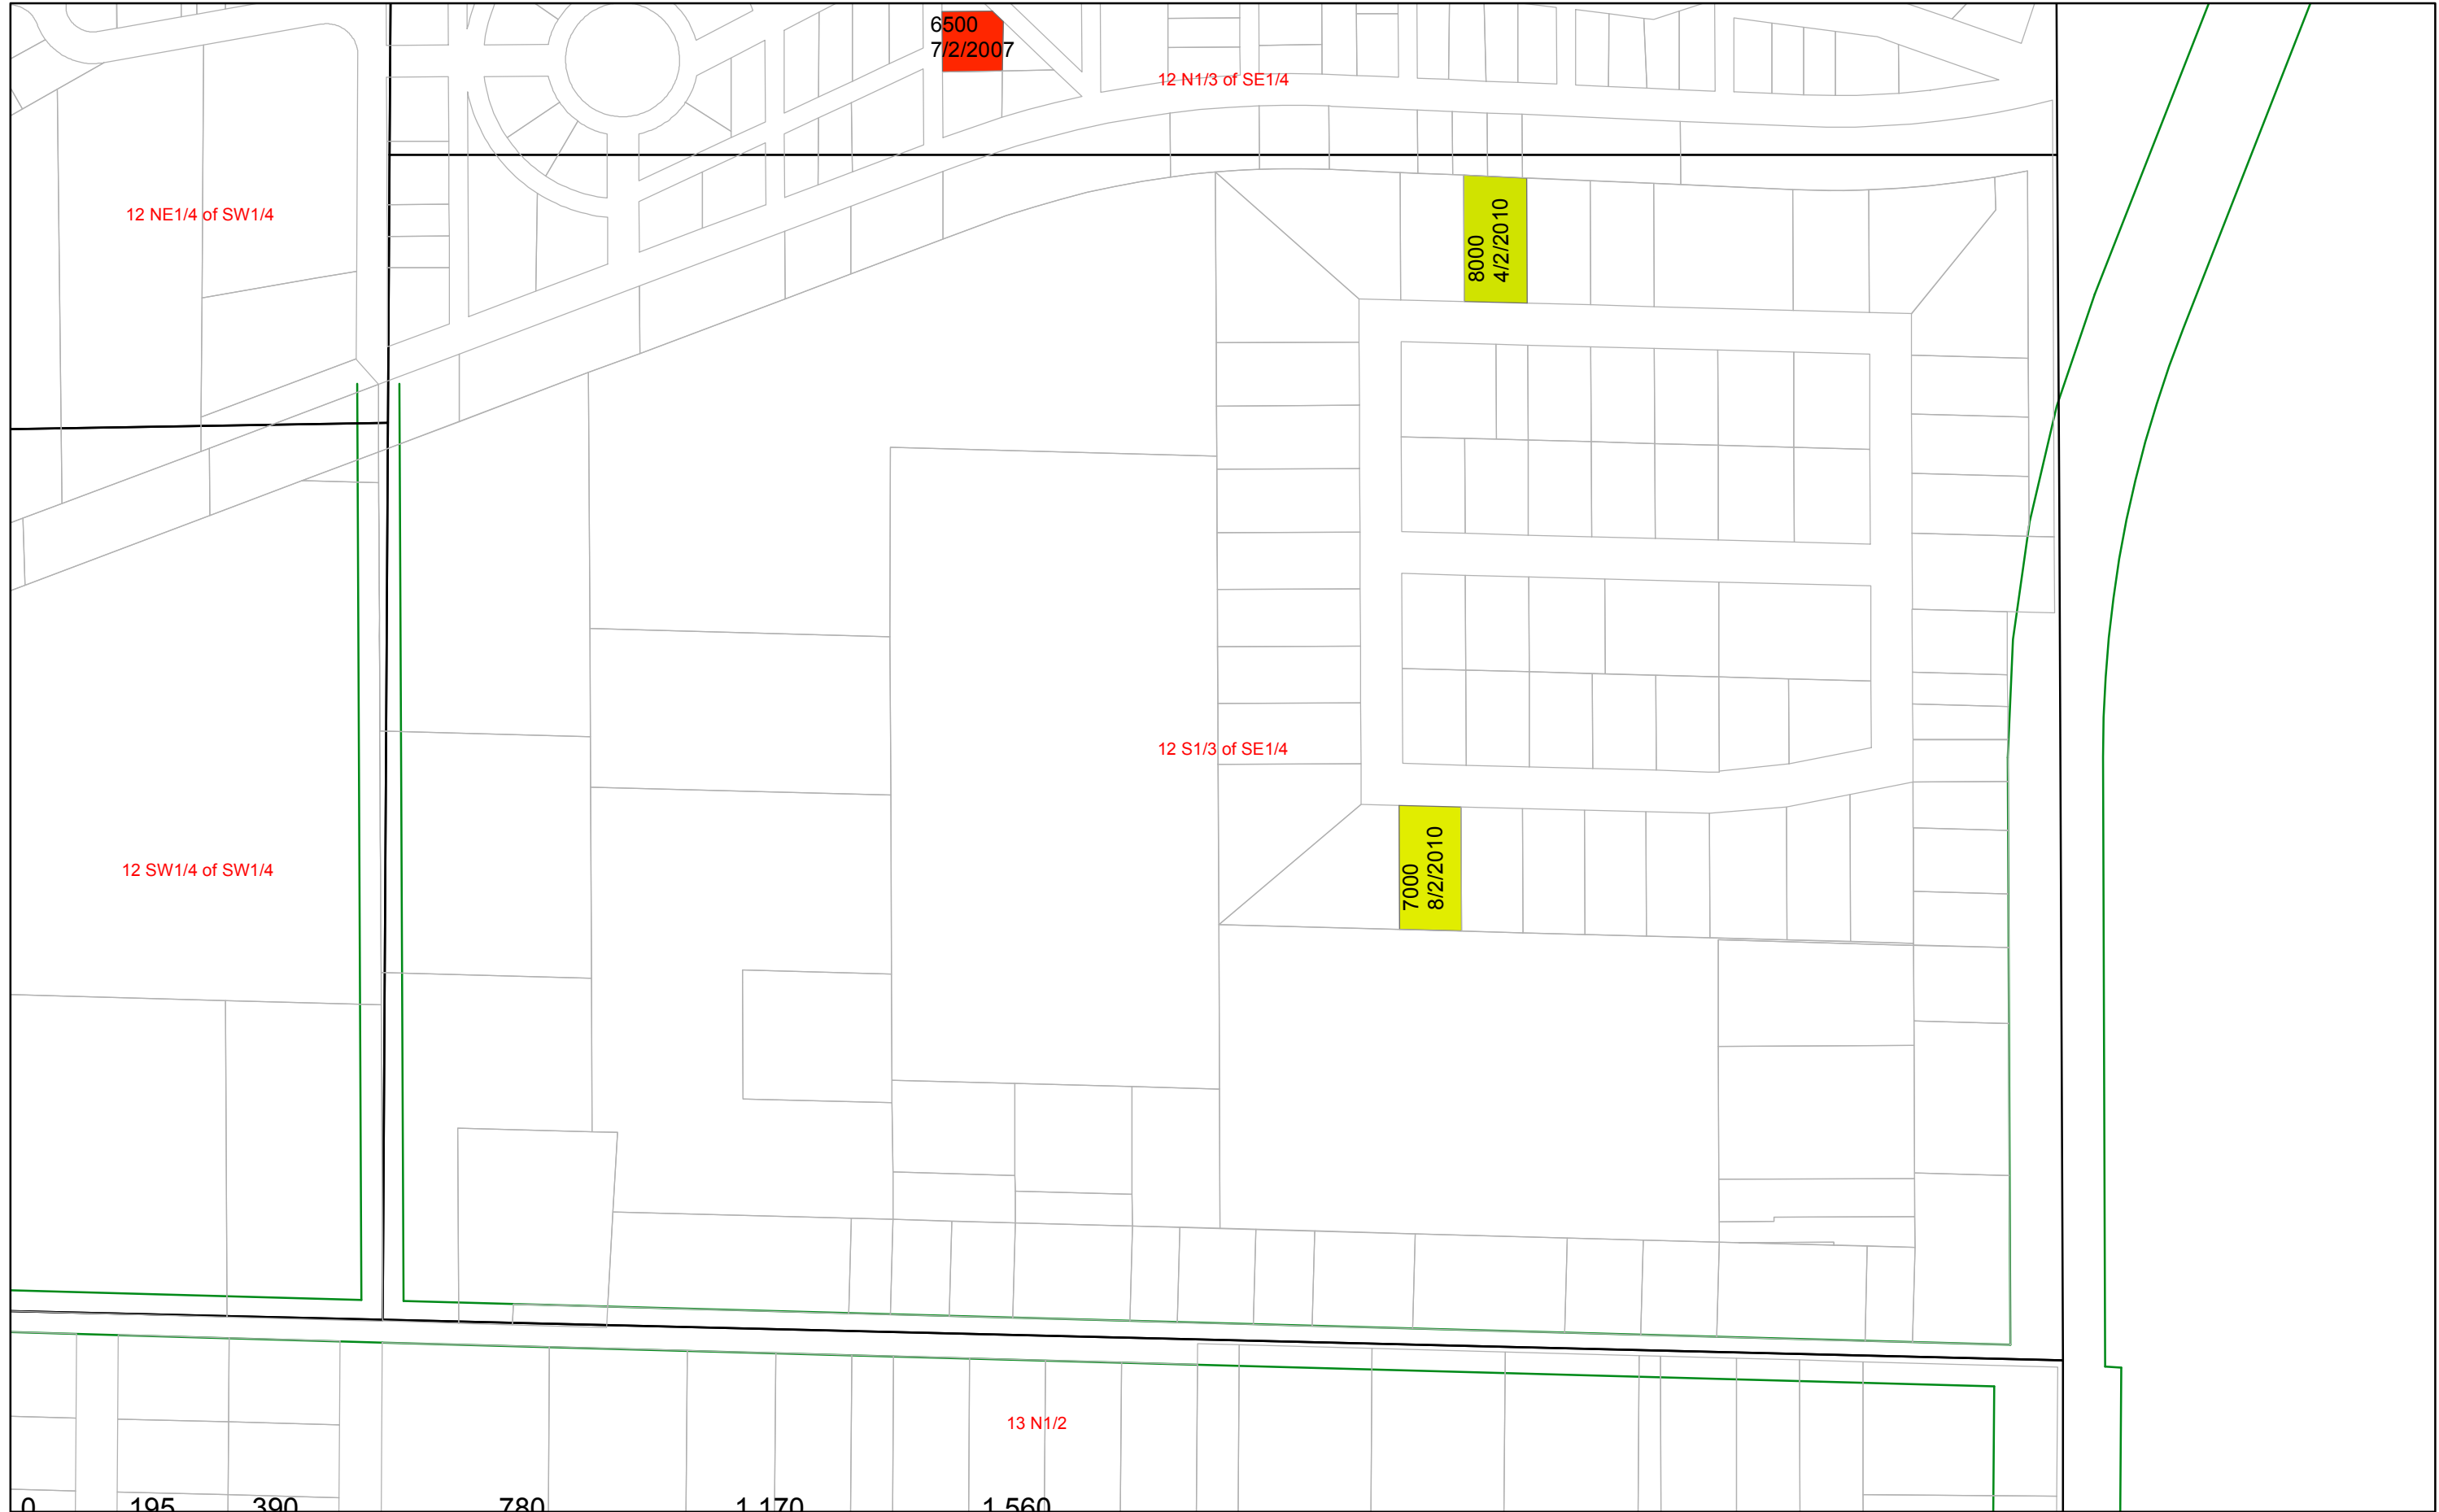

Vacant Land Sales Map: sale price & date. Only the most recent sale is shown, 1 sale per parcel. Sales from 8/1994 to 12/31/10

Vacant Land Sales Map: sale price & date. Only the most recent sale is shown, 1 sale per parcel. Sales from 8/1994 to 12/31/10

0 165 330 660 990 1,320 Feet

Vacant Land Sales Map: sale price & date. Only the most recent sale is shown, 1 sale per parcel. Sales from 8/1994 to 12/31/10

Vacant Land Sales Map: sale price & date. Only the most recent sale is shown, 1 sale per parcel. Sales from 8/1994 to 12/31/10