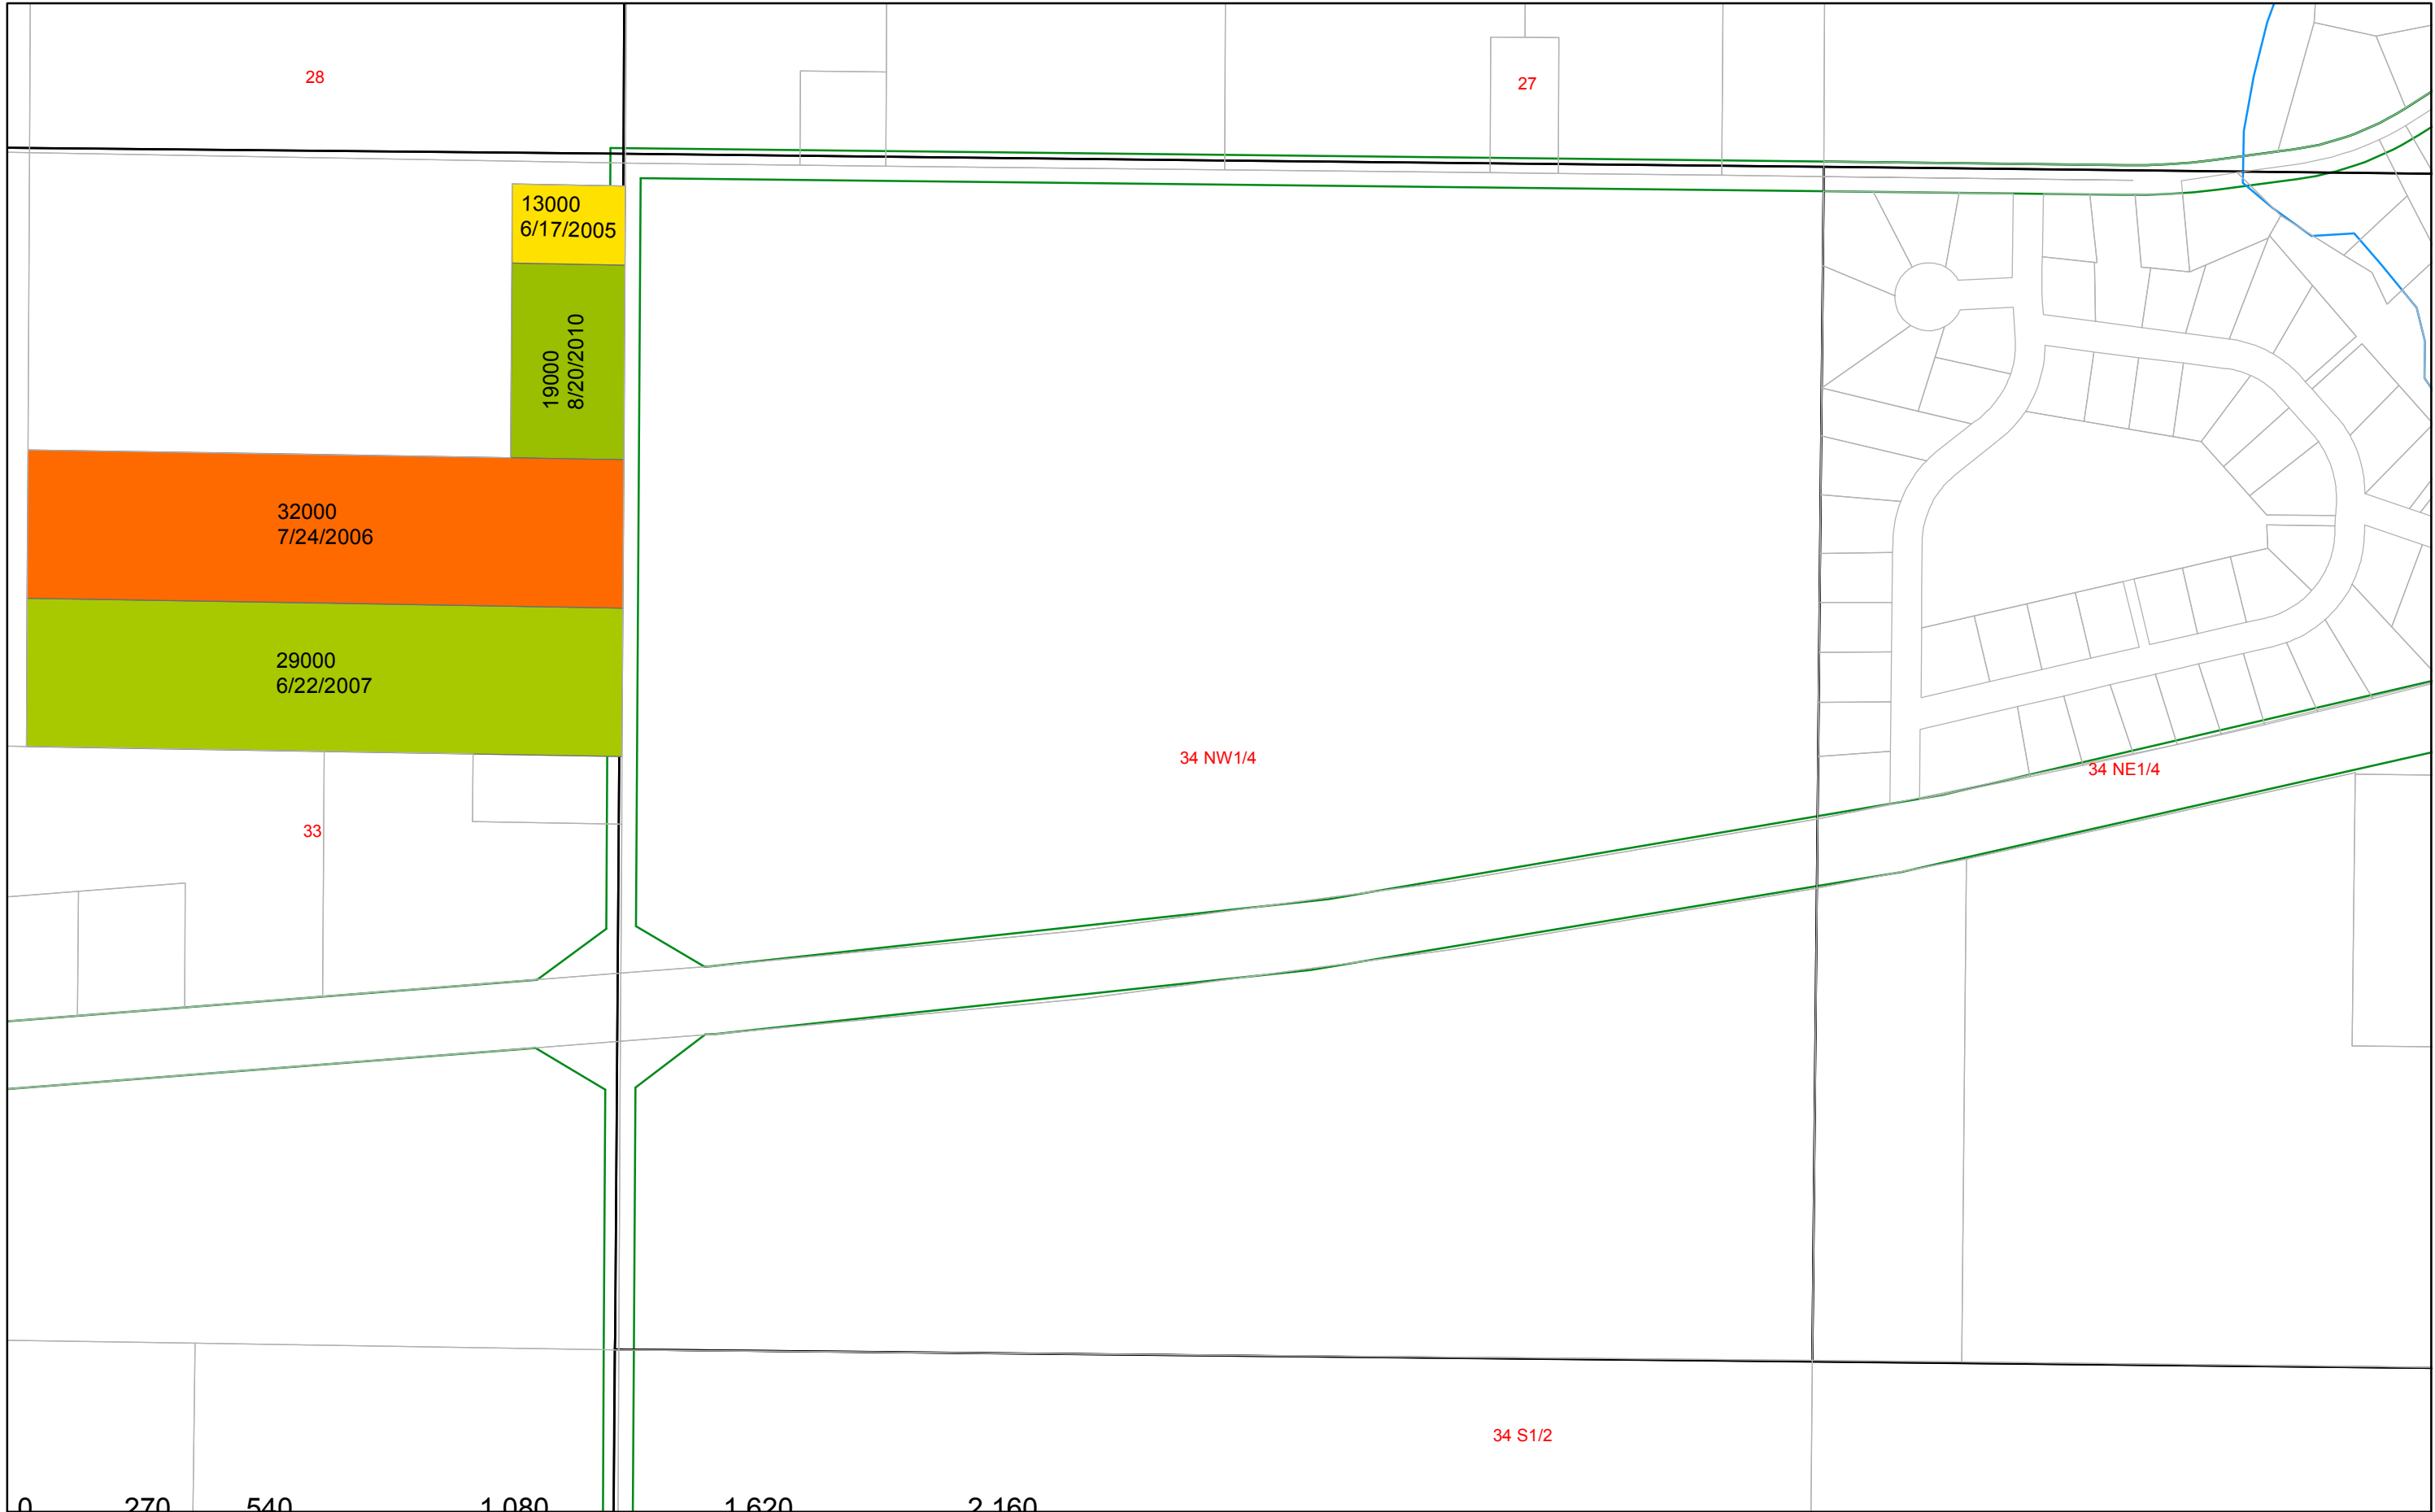

Vacant Land Sales Map: sale price & date. Only the most recent sale is shown, 1 sale per parcel. Sales from 8/1994 to 12/31/10