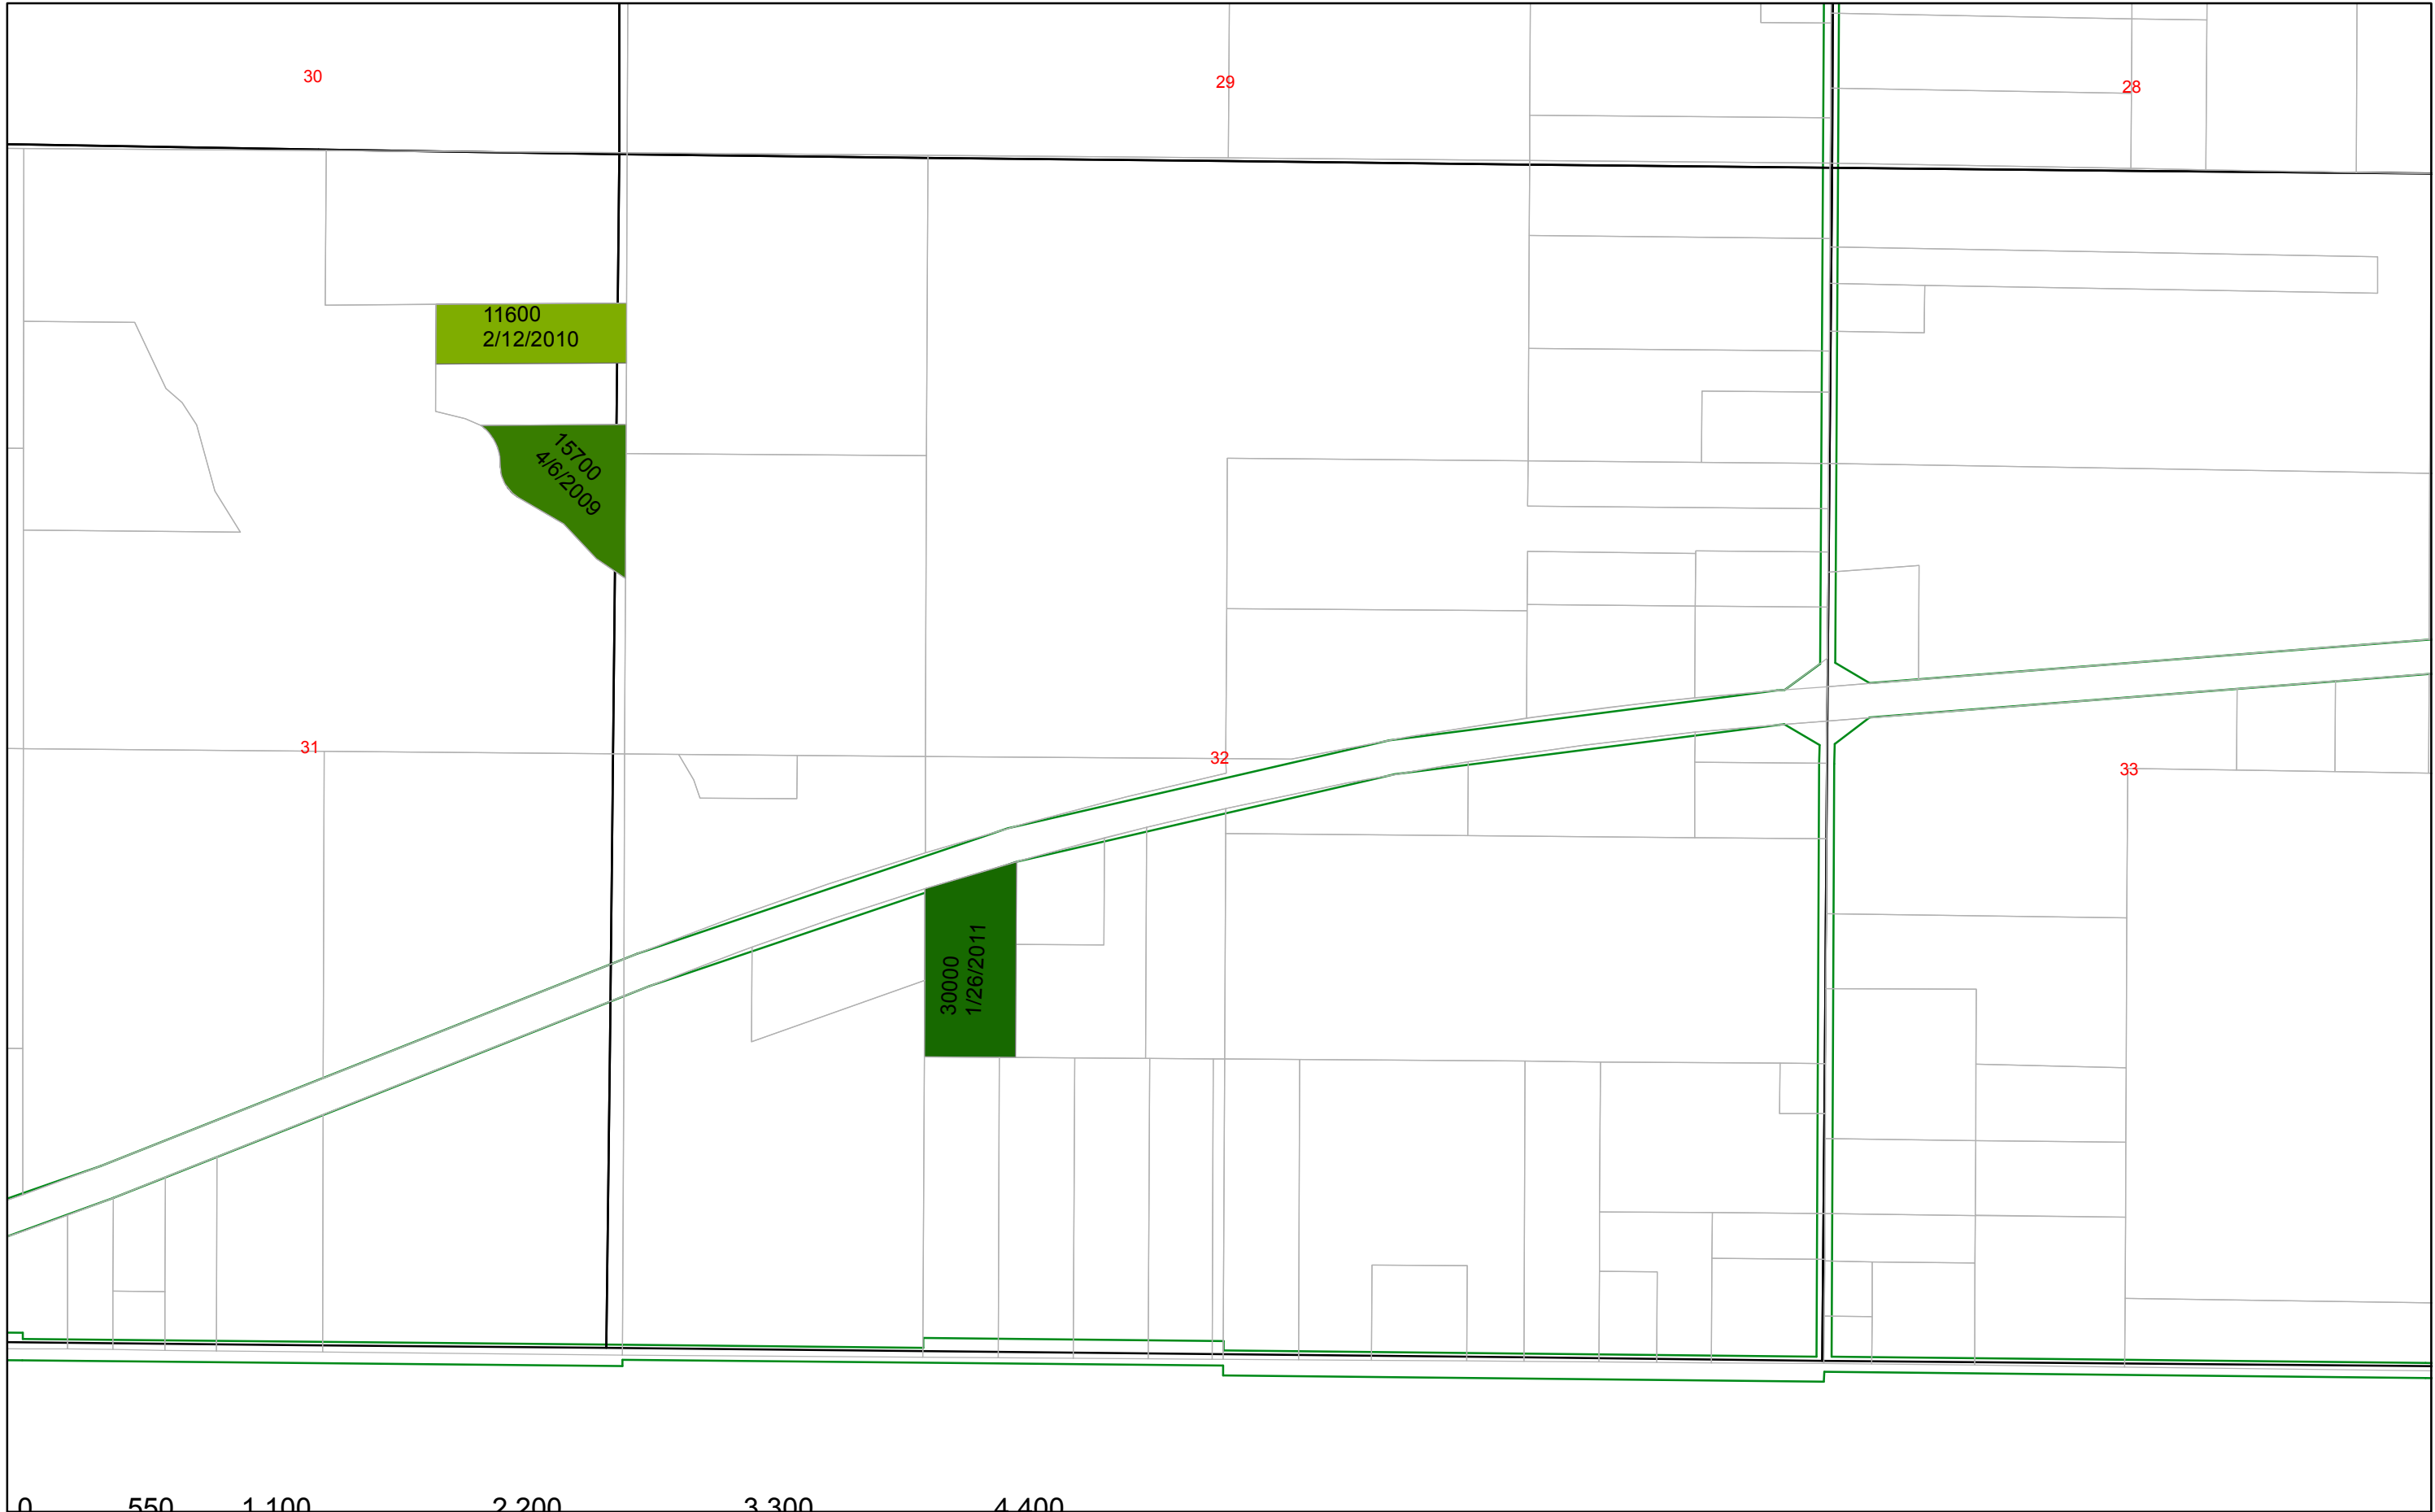

Vacant Land Sales Map: sale price & date. Only the most recent sale is shown, 1 sale per parcel. Sales from 8/1994 to 12/31/10

Vacant Land Sales Map: sale price & date. Only the most recent sale is shown, 1 sale per parcel. Sales from 8/1994 to 12/31/10

Vacant Land Sales Map: sale price & date. Only the most recent sale is shown, 1 sale per parcel. Sales from 8/1994 to 12/31/10

0 550 1,100 2,200 3,300 4,400 Feet

Vacant Land Sales Map: sale price & date. Only the most recent sale is shown, 1 sale per parcel. Sales from 8/1994 to 12/31/10