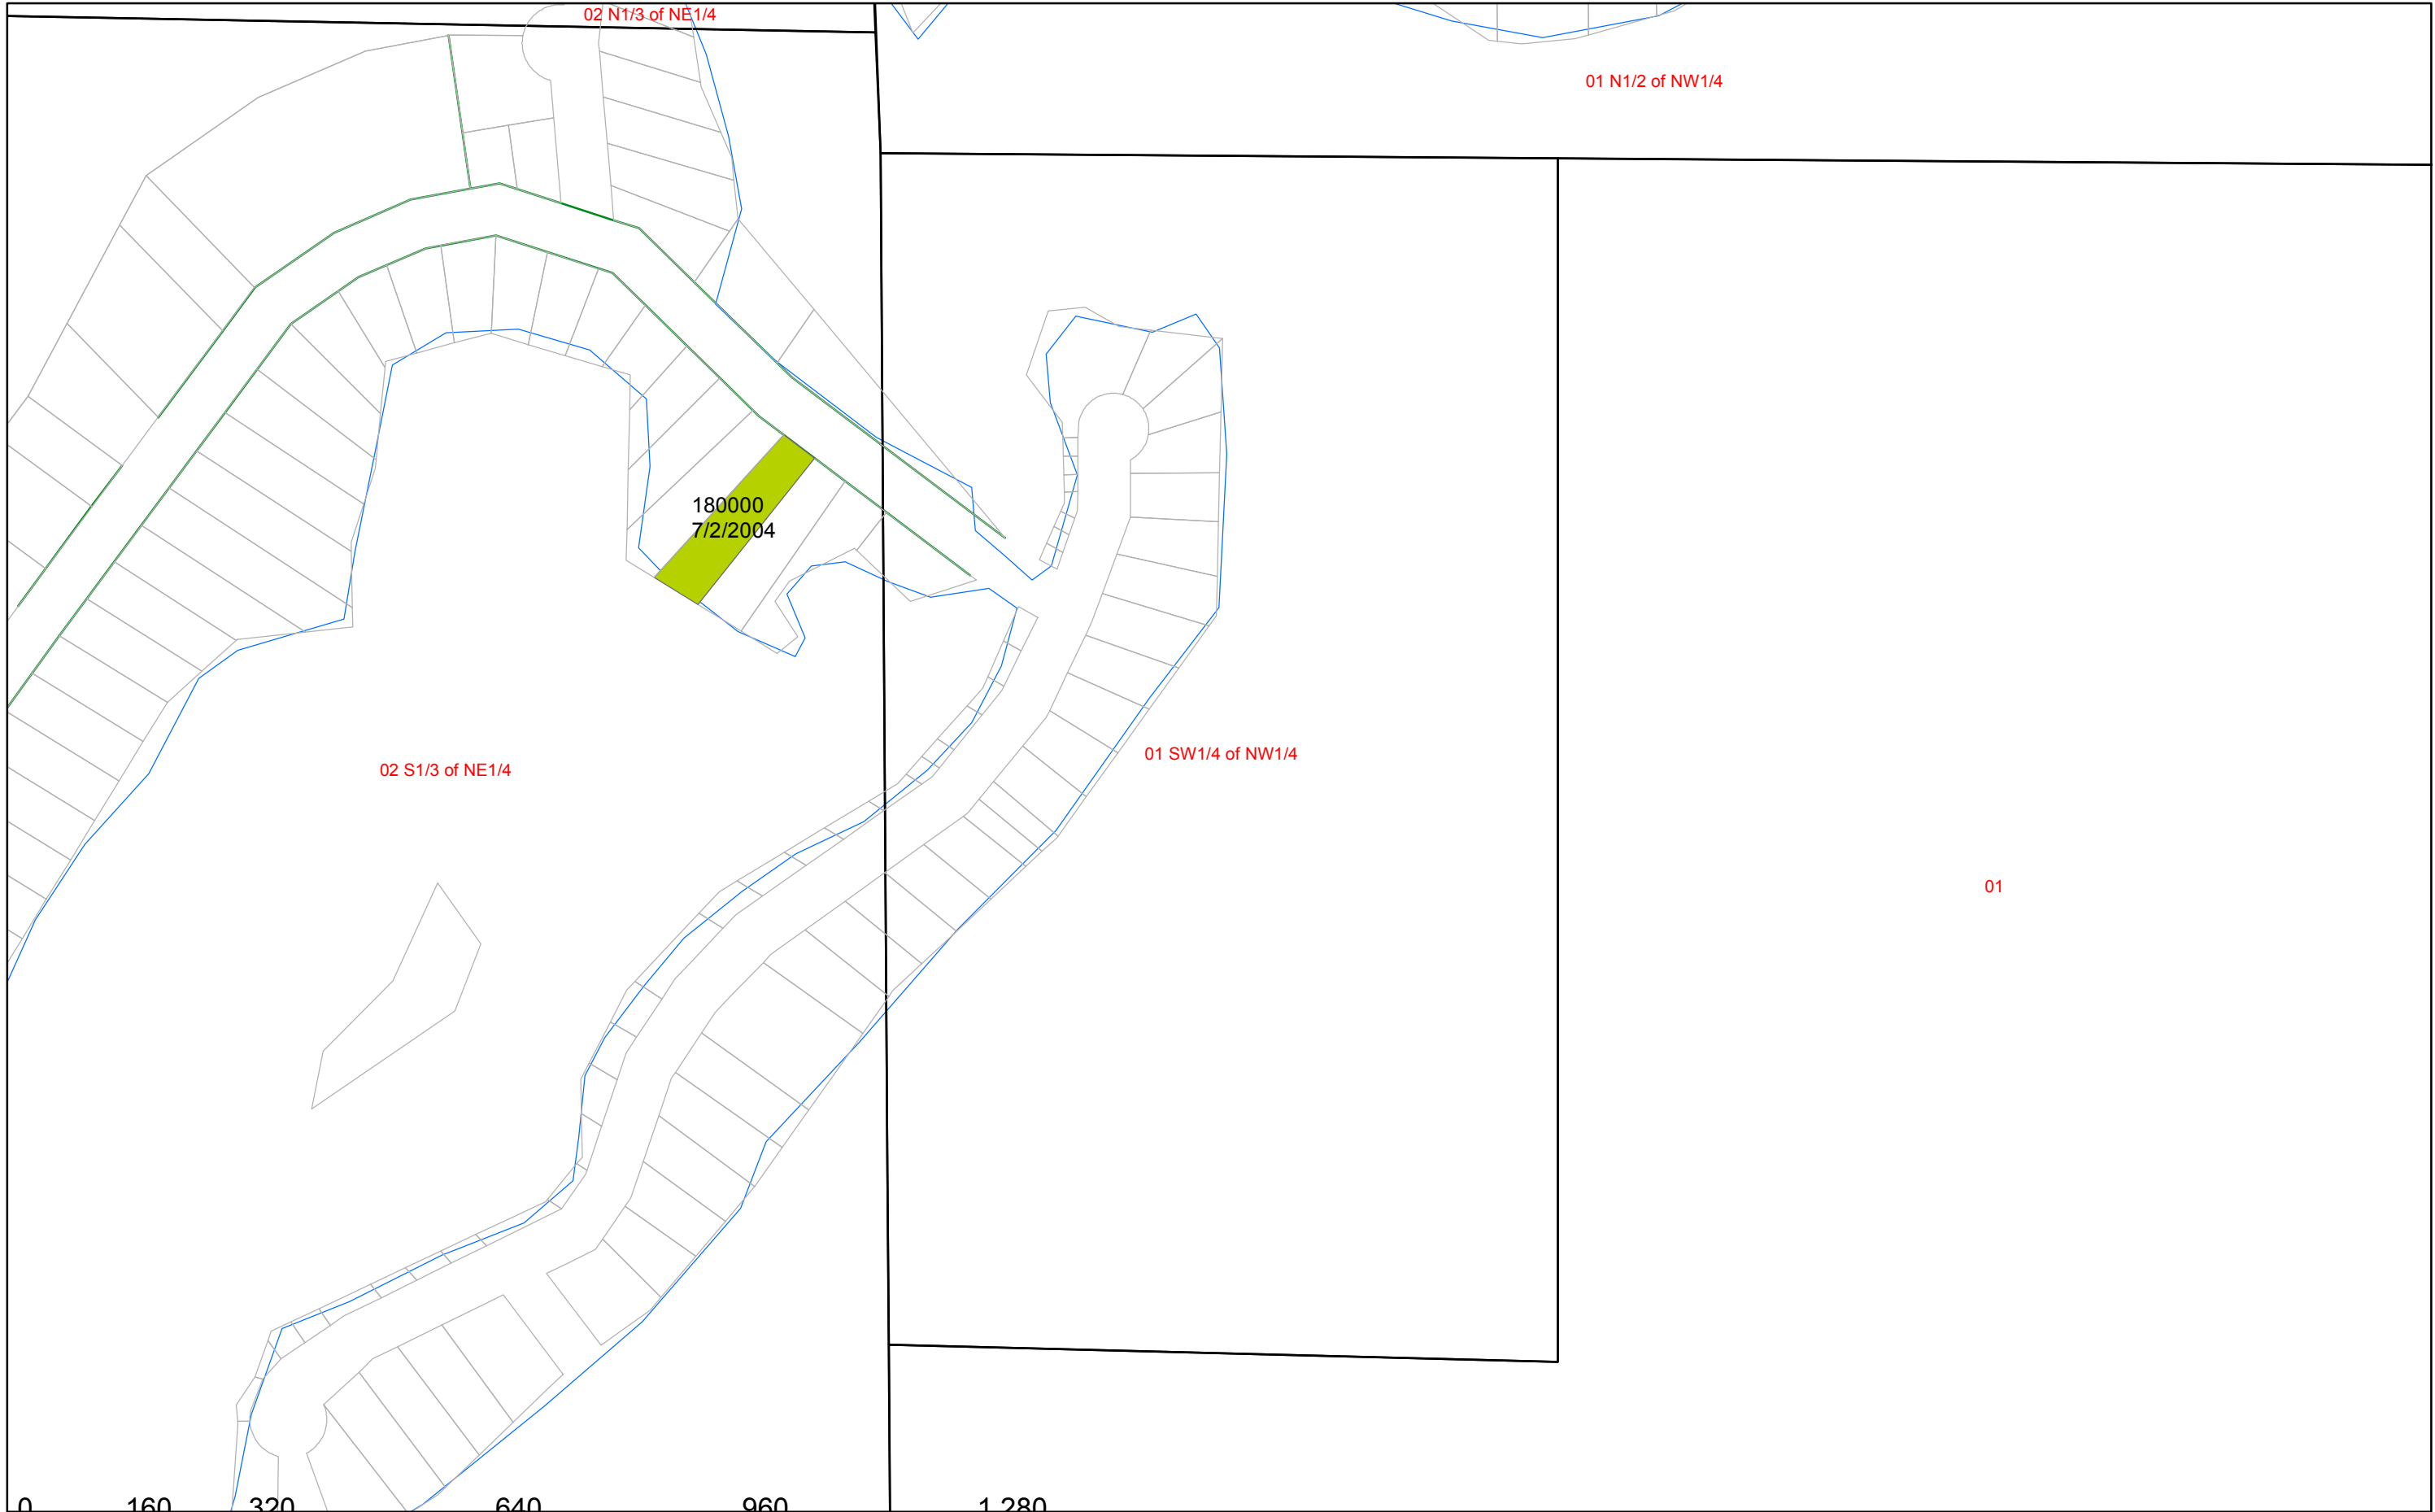

Vacant Land Sales Map: sale price & date. Only the most recent sale is shown, 1 sale per parcel. Sales from 8/1994 to 12/31/10

Vacant Land Sales Map: sale price & date. Only the most recent sale is shown, 1 sale per parcel. Sales from 8/1994 to 12/31/10

Lake Township Missaukee County

Section Page 03 SW1/4

Date: 2/15/2011

Vacant Land Sales Map: sale price & date. Only the most recent sale is shown, 1 sale per parcel. Sales from 8/1994 to 12/31/10

Vacant Land Sales Map: sale price & date. Only the most recent sale is shown, 1 sale per parcel. Sales from 8/1994 to 12/31/10