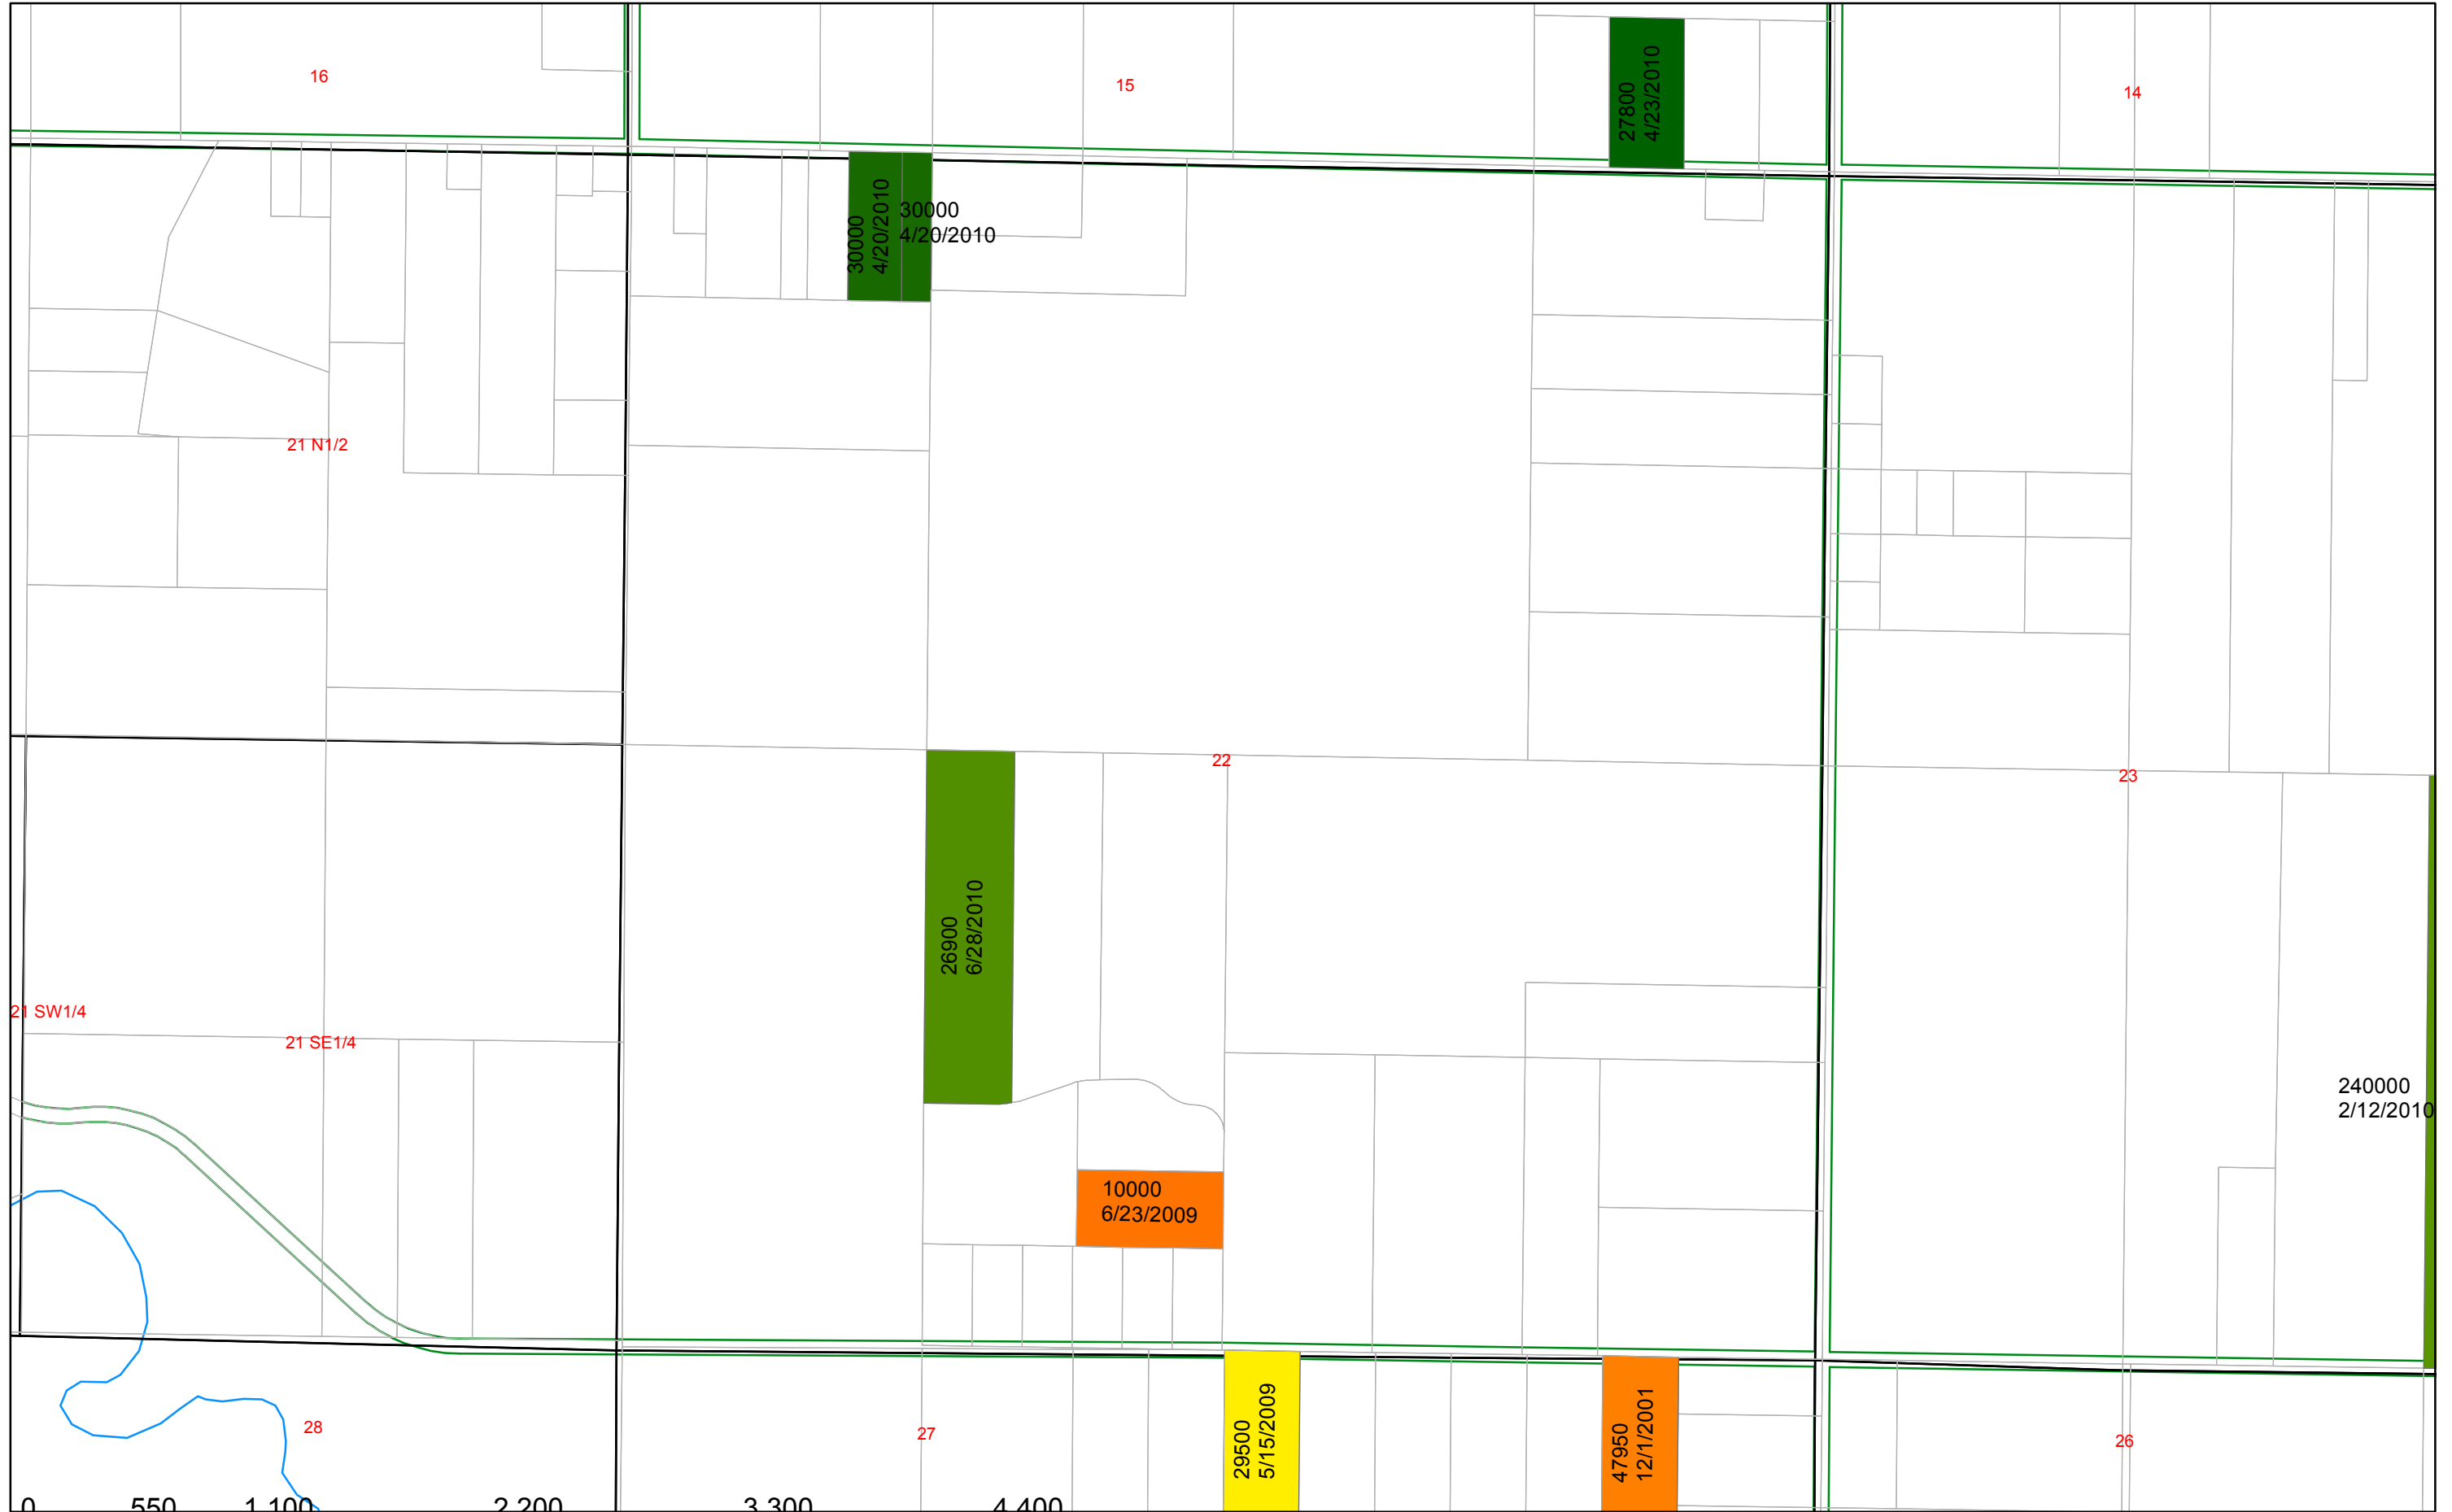

Vacant Land Sales Map: sale price & date. Only the most recent sale is shown, 1 sale per parcel. Sales from 8/1994 to 12/31/10