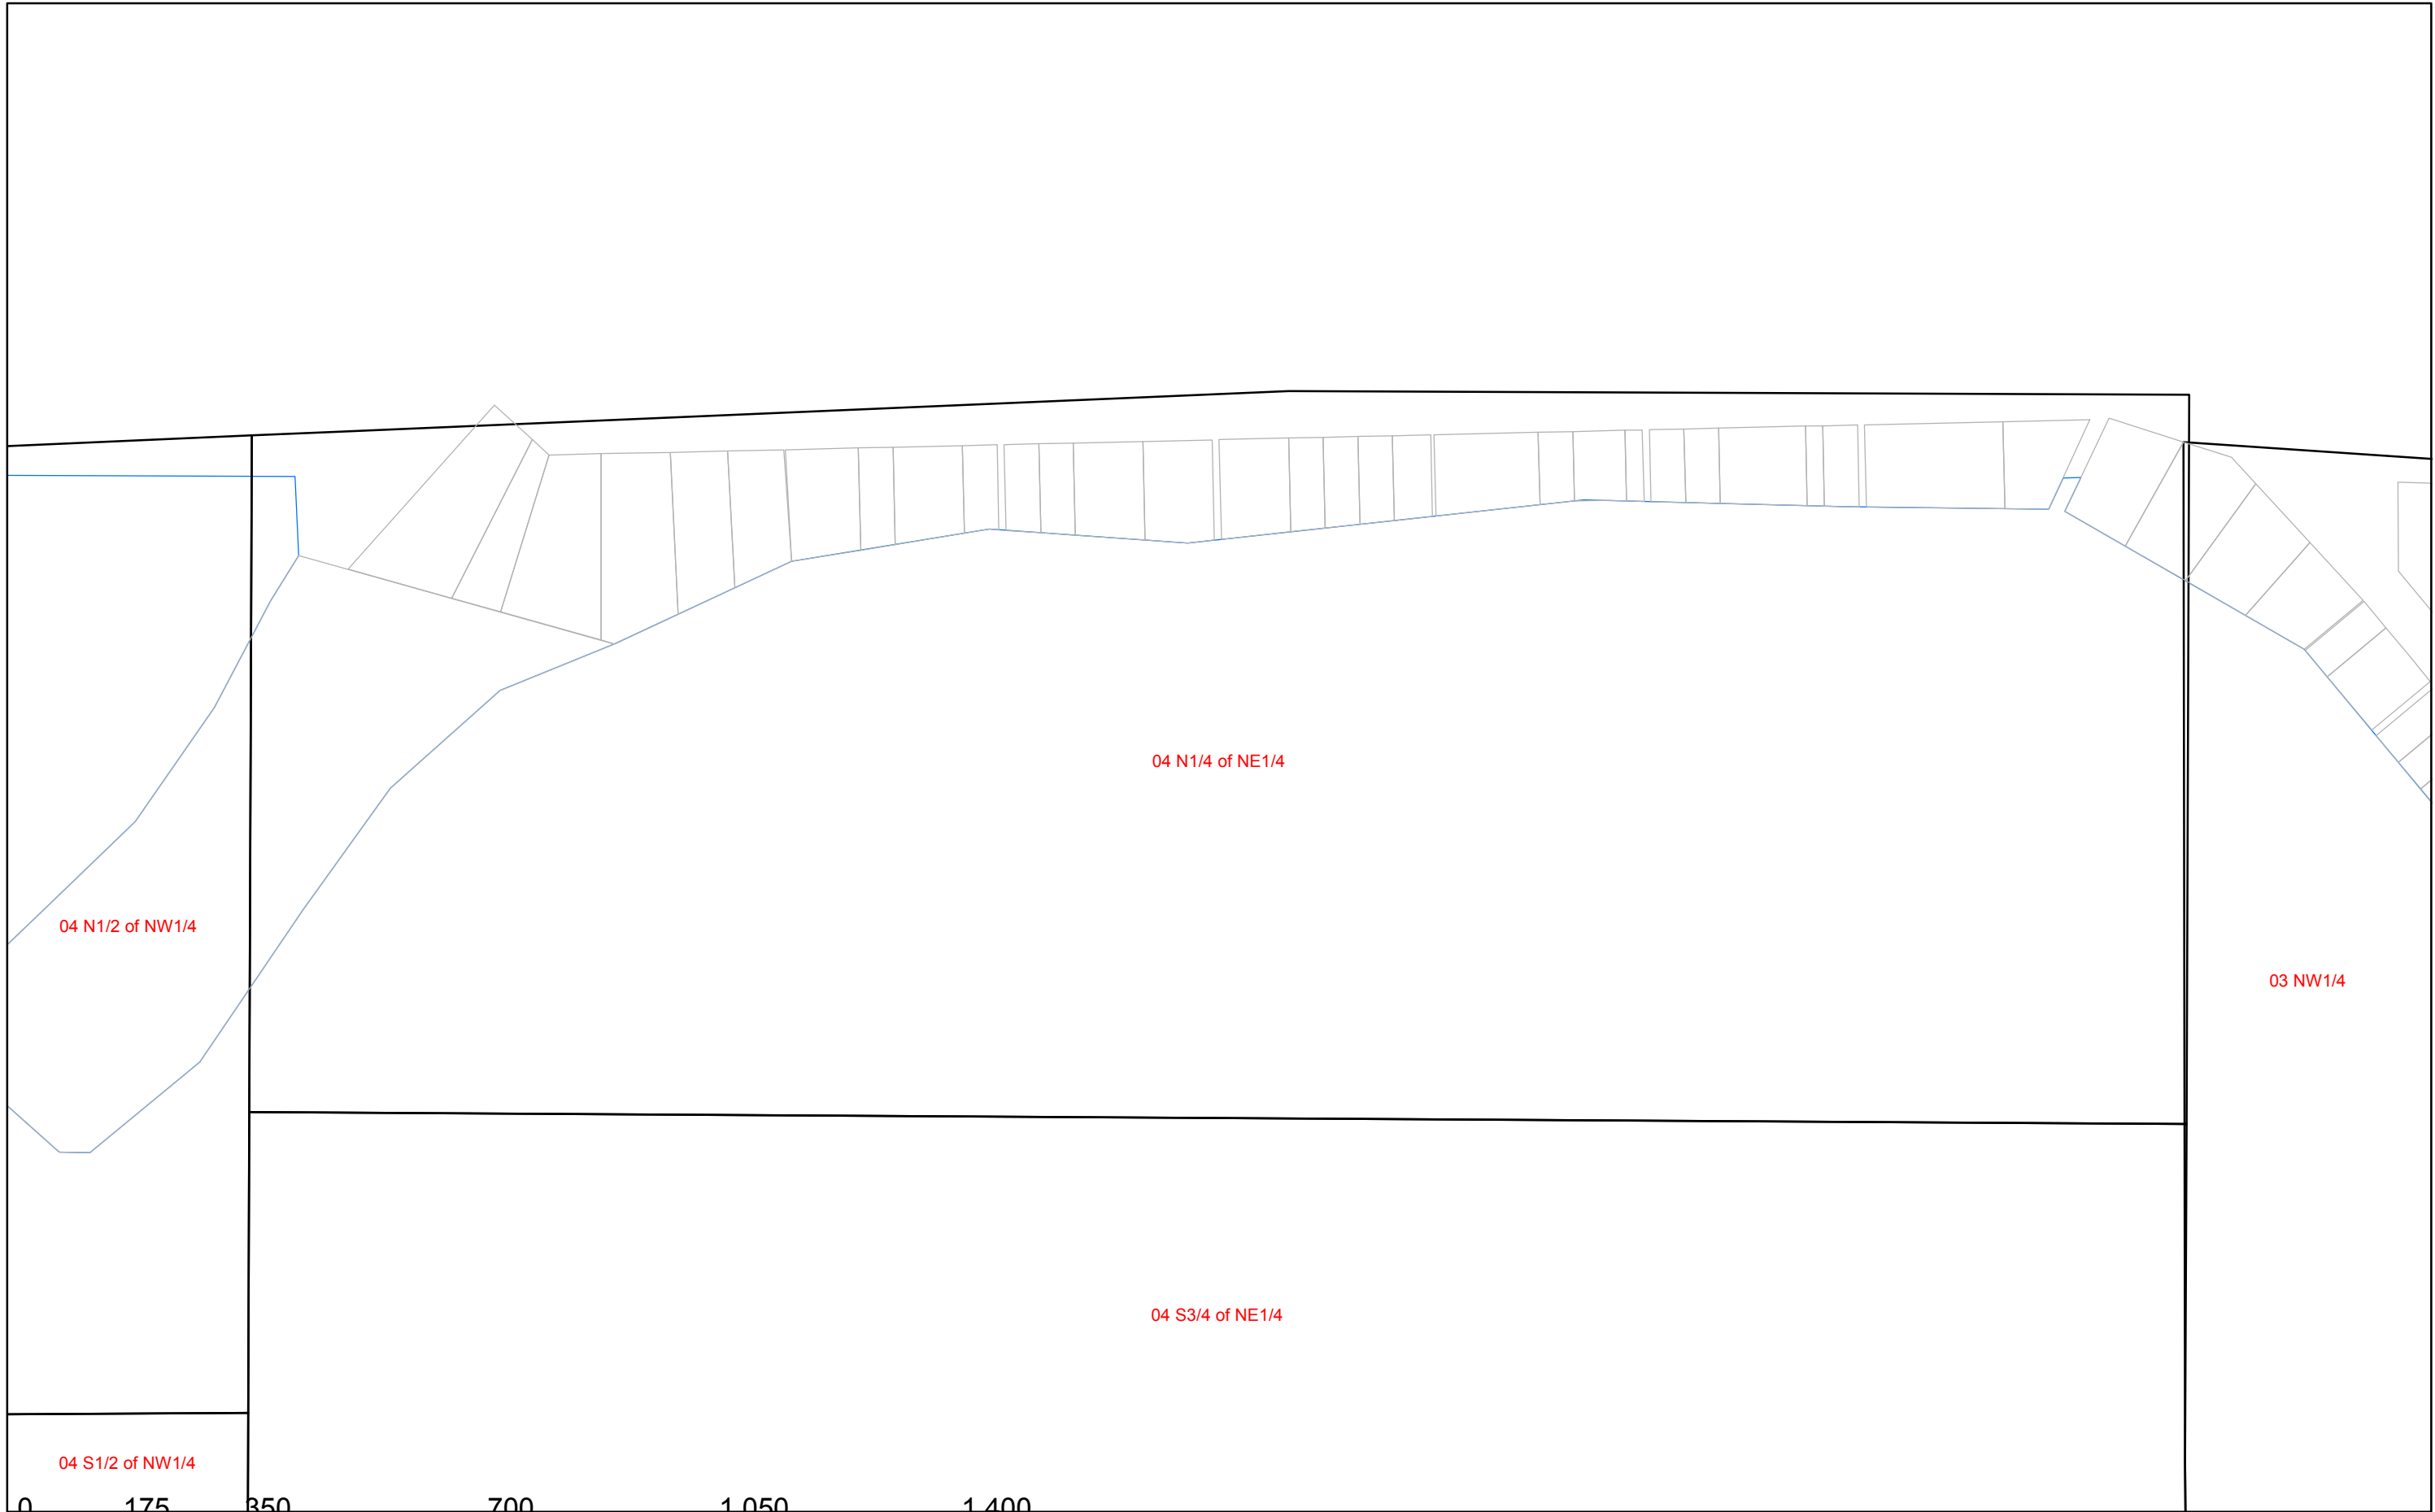

Vacant Land Sales Map: sale price & date. Only the most recent sale is shown, 1 sale per parcel. Sales from 8/1994 to 12/31/10

Vacant Land Sales Map: sale price & date. Only the most recent sale is shown, 1 sale per parcel. Sales from 8/1994 to 12/31/10

Lake Township Missaukee County

Section Page 03 SW1/4

Date: 2/15/2011

Vacant Land Sales Map: sale price & date. Only the most recent sale is shown, 1 sale per parcel. Sales from 8/1994 to 12/31/10

Vacant Land Sales Map: sale price & date. Only the most recent sale is shown, 1 sale per parcel. Sales from 8/1994 to 12/31/10