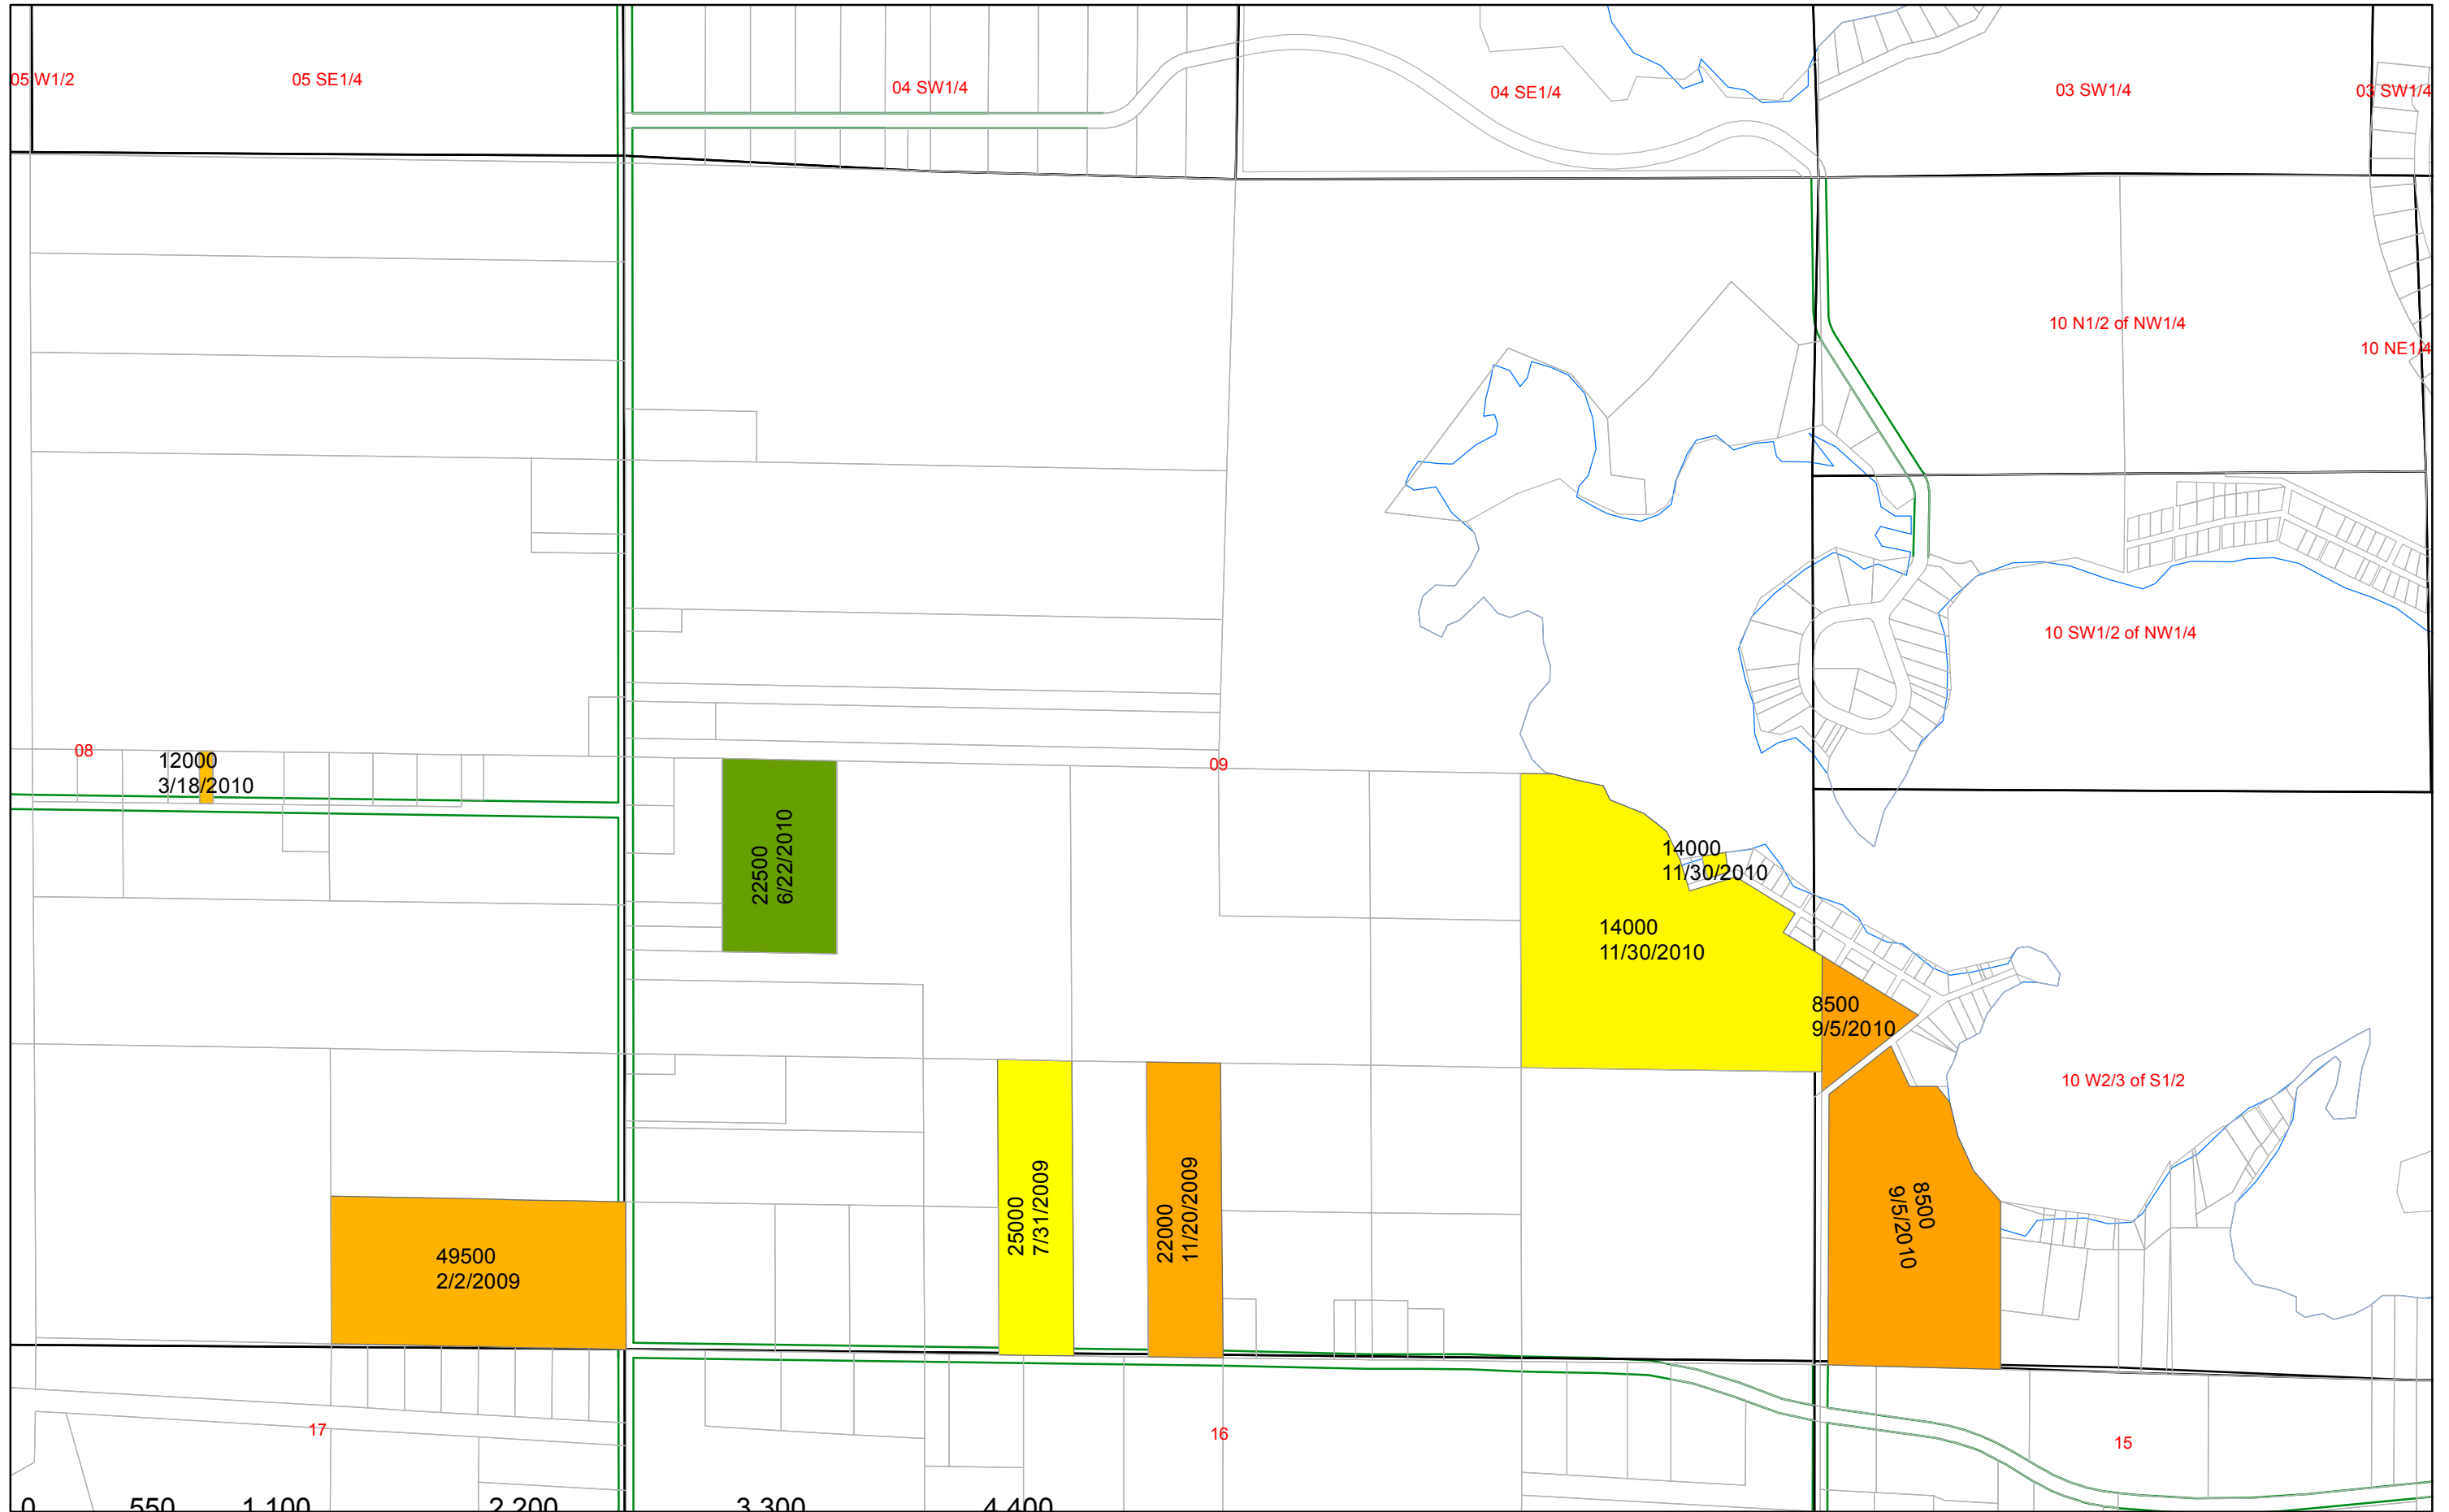

Vacant Land Sales Map: sale price & date. Only the most recent sale is shown, 1 sale per parcel. Sales from 8/1994 to 12/31/10

Vacant Land Sales Map: sale price & date. Only the most recent sale is shown, 1 sale per parcel. Sales from 8/1994 to 12/31/10

5500
10/29/2010

Vacant Land Sales Map: sale price & date. Only the most recent sale is shown, 1 sale per parcel. Sales from 8/1994 to 12/31/10

0 550 1,100 2,200 3,300 4,400 Feet

Vacant Land Sales Map: sale price & date. Only the most recent sale is shown, 1 sale per parcel. Sales from 8/1994 to 12/31/10