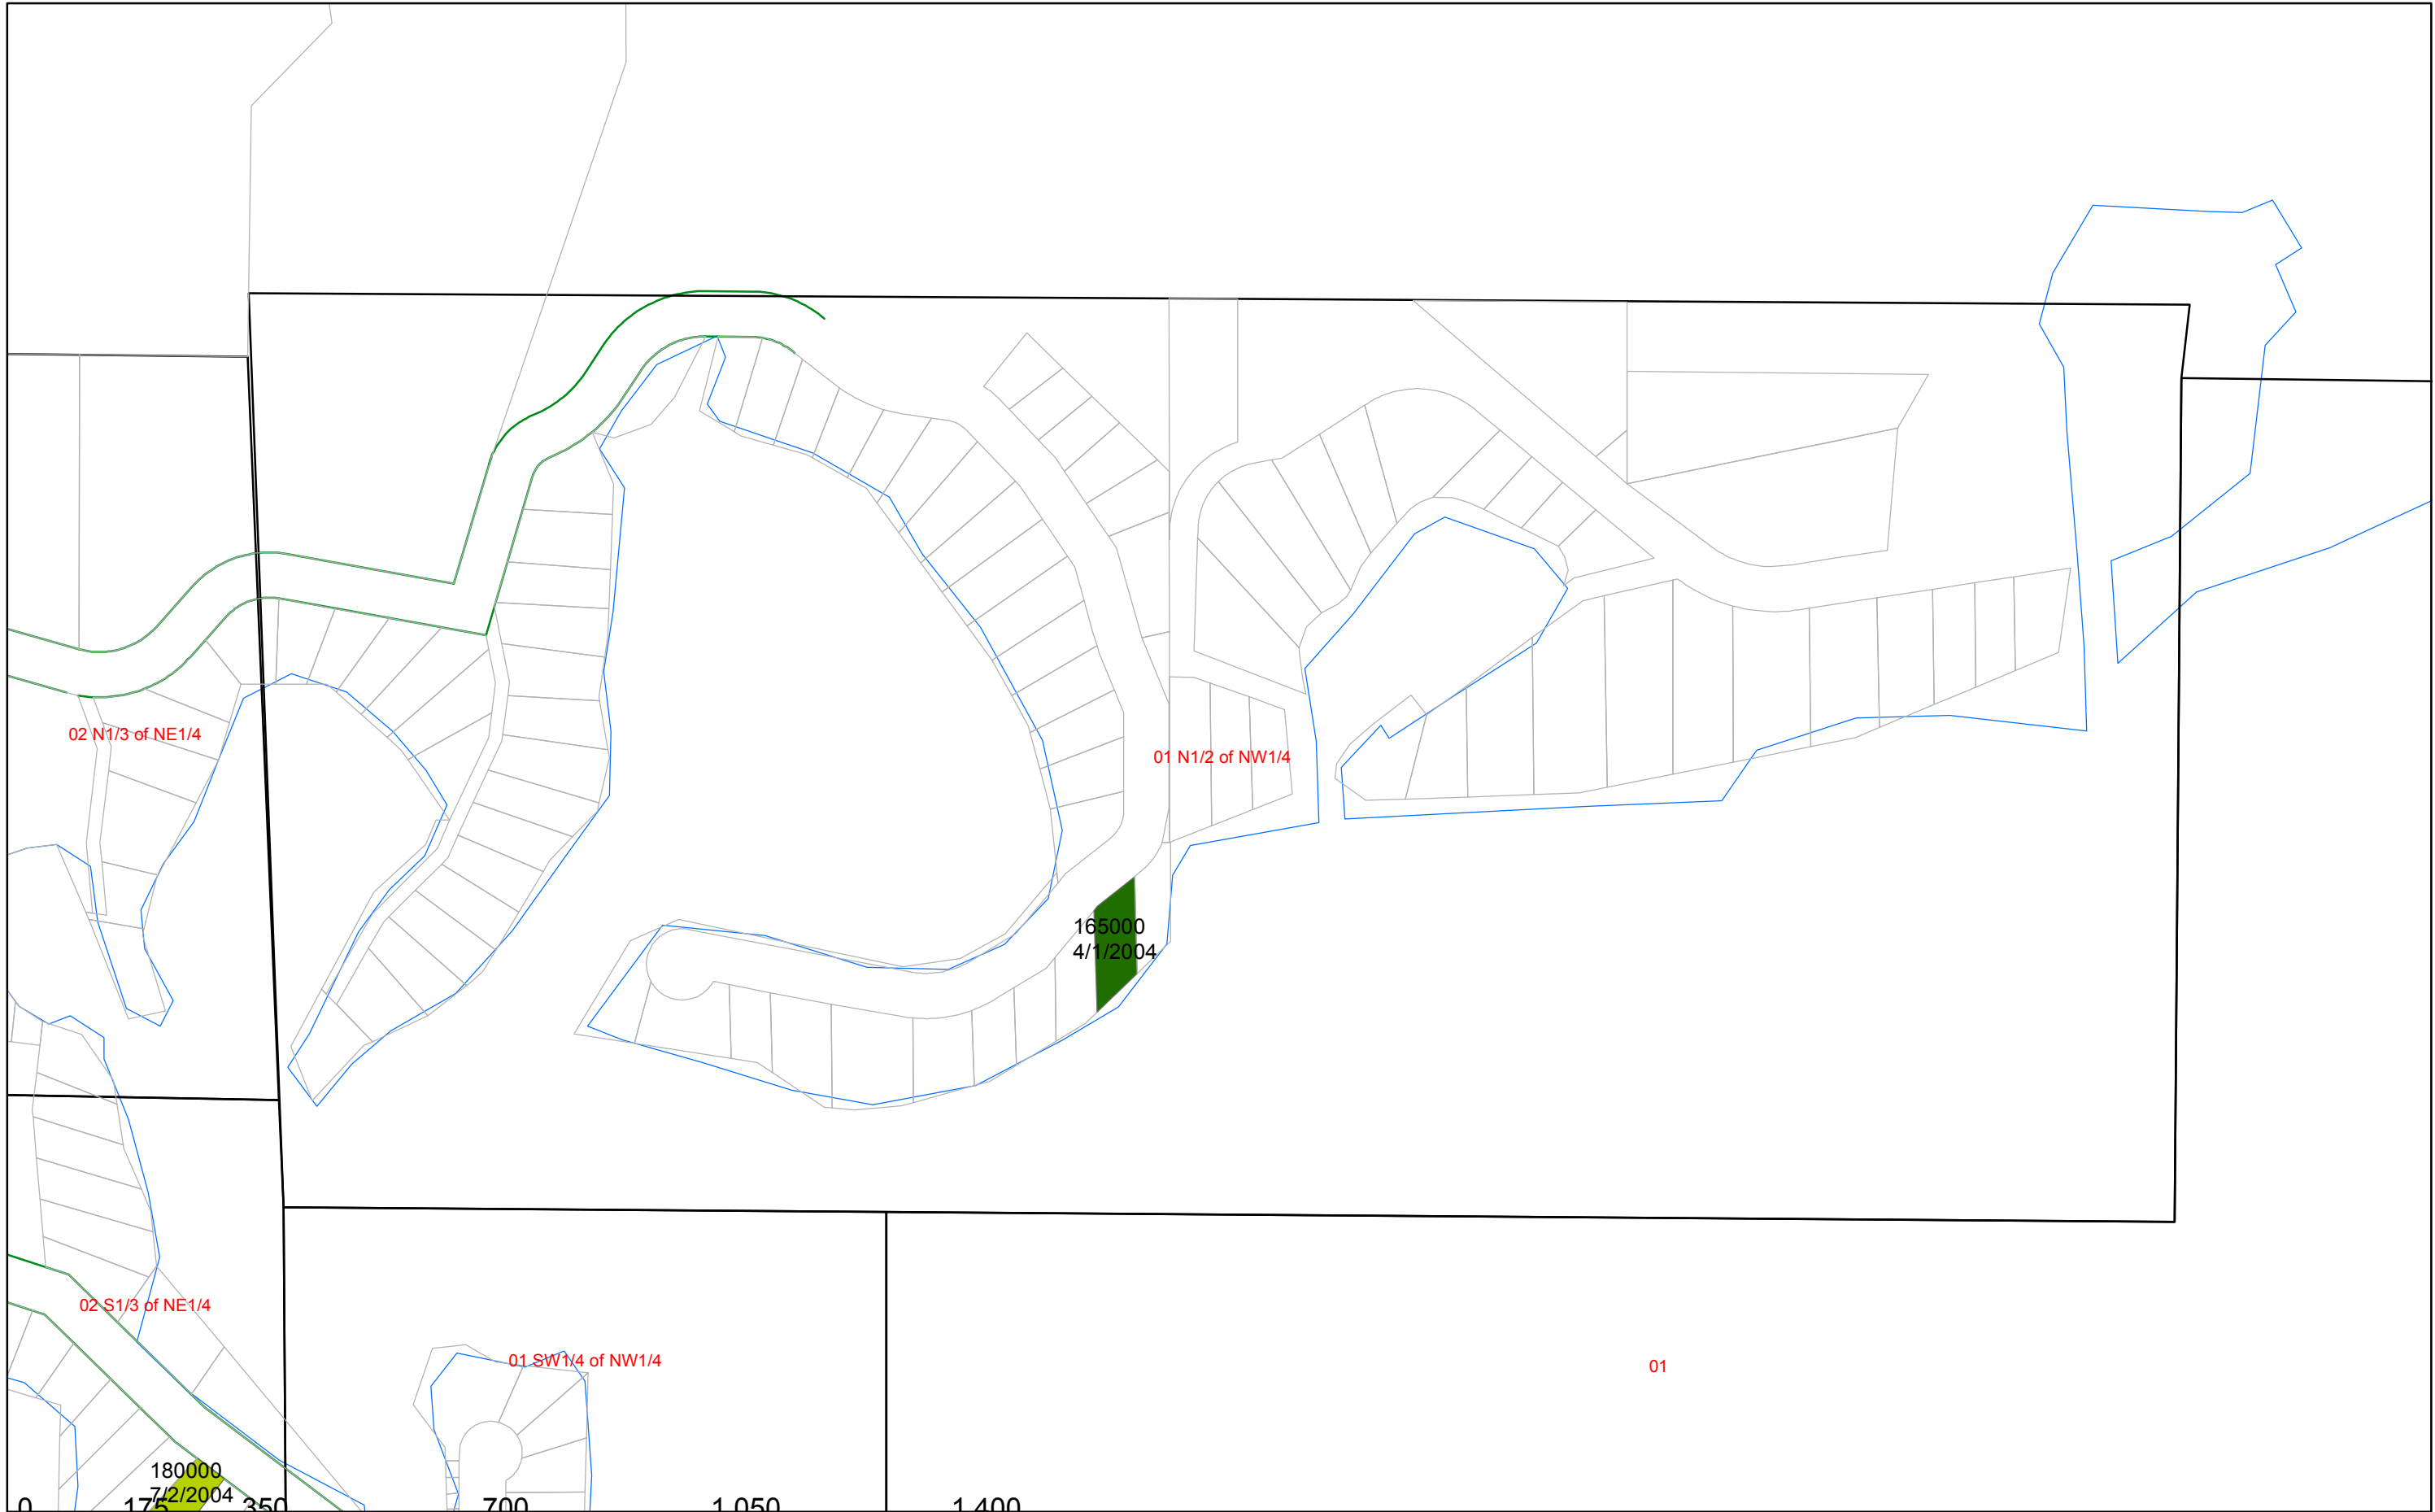

Vacant Land Sales Map: sale price & date. Only the most recent sale is shown, 1 sale per parcel. Sales from 8/1994 to 12/31/10

Vacant Land Sales Map: sale price & date. Only the most recent sale is shown, 1 sale per parcel. Sales from 8/1994 to 12/31/10

Lake Township Missaukee County

Section Page 03 SW1/4

Date: 2/15/2011

Vacant Land Sales Map: sale price & date. Only the most recent sale is shown, 1 sale per parcel. Sales from 8/1994 to 12/31/10

Vacant Land Sales Map: sale price & date. Only the most recent sale is shown, 1 sale per parcel. Sales from 8/1994 to 12/31/10