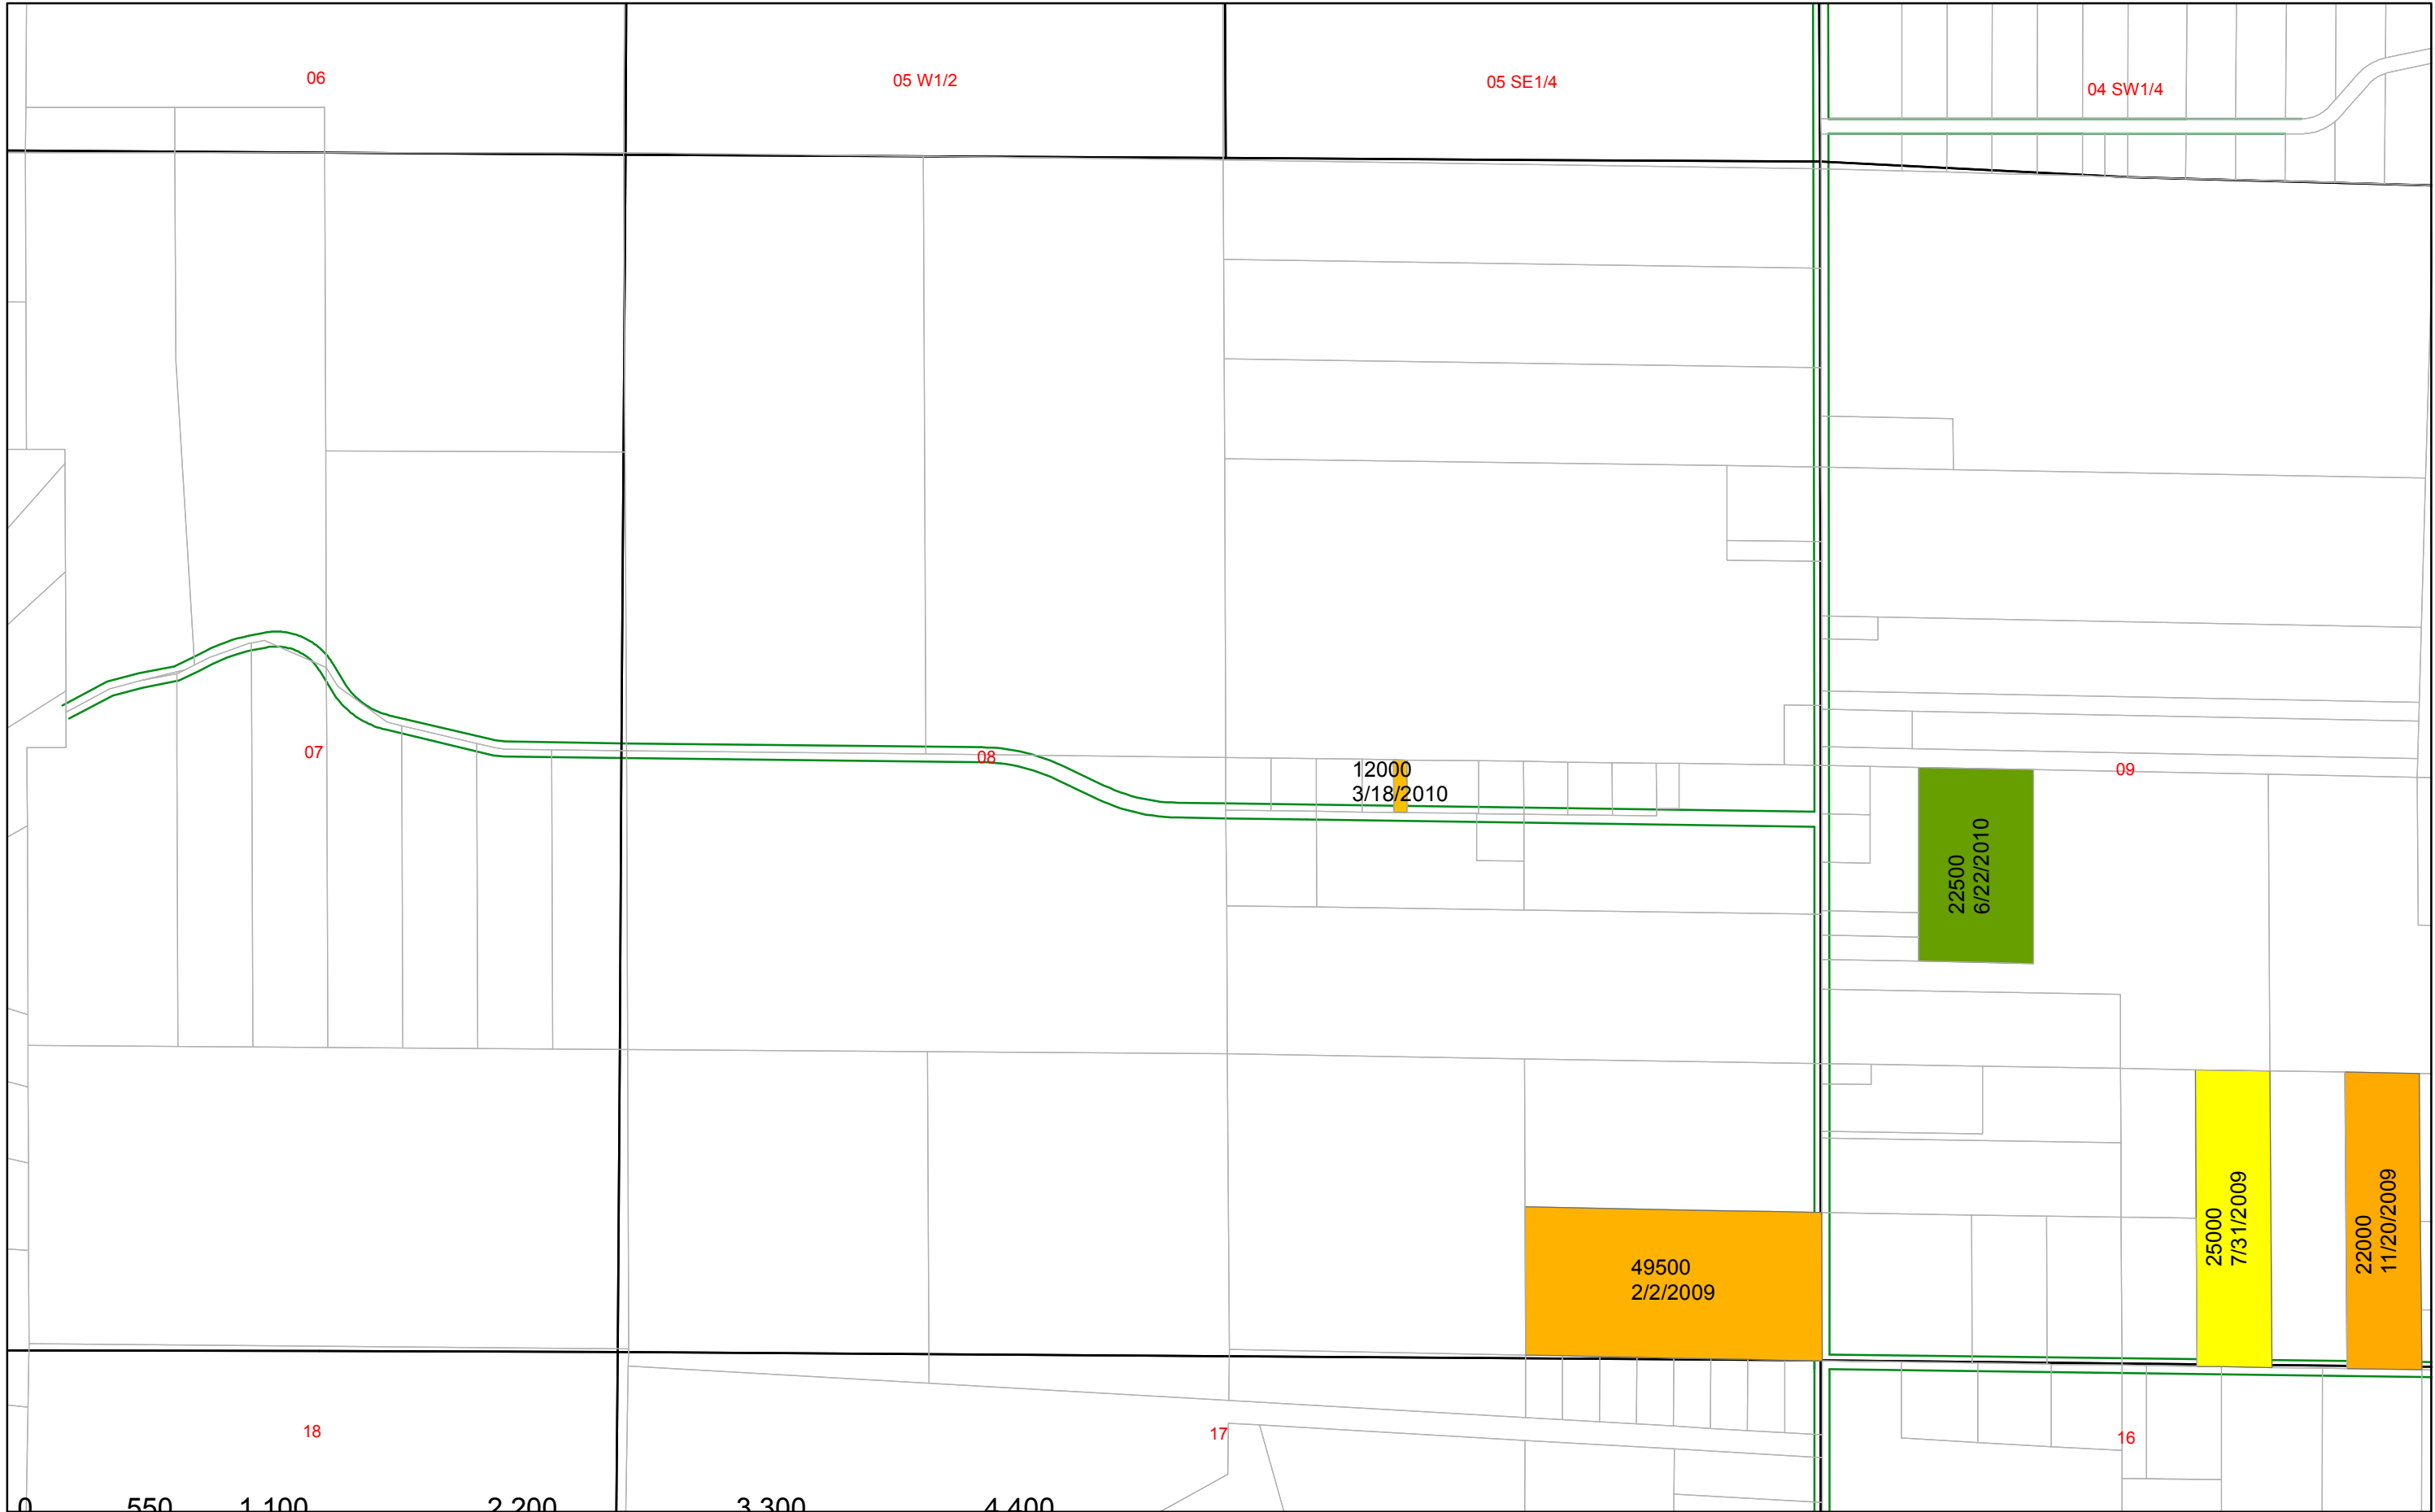

5500
10/29/2010

Vacant Land Sales Map: sale price & date. Only the most recent sale is shown, 1 sale per parcel. Sales from 8/1994 to 12/31/10

0 550 1,100 2,200 3,300 4,400 Feet

Vacant Land Sales Map: sale price & date. Only the most recent sale is shown, 1 sale per parcel. Sales from 8/1994 to 12/31/10

Vacant Land Sales Map: sale price & date. Only the most recent sale is shown, 1 sale per parcel. Sales from 8/1994 to 12/31/10

Vacant Land Sales Map: sale price & date. Only the most recent sale is shown, 1 sale per parcel. Sales from 8/1994 to 12/31/10