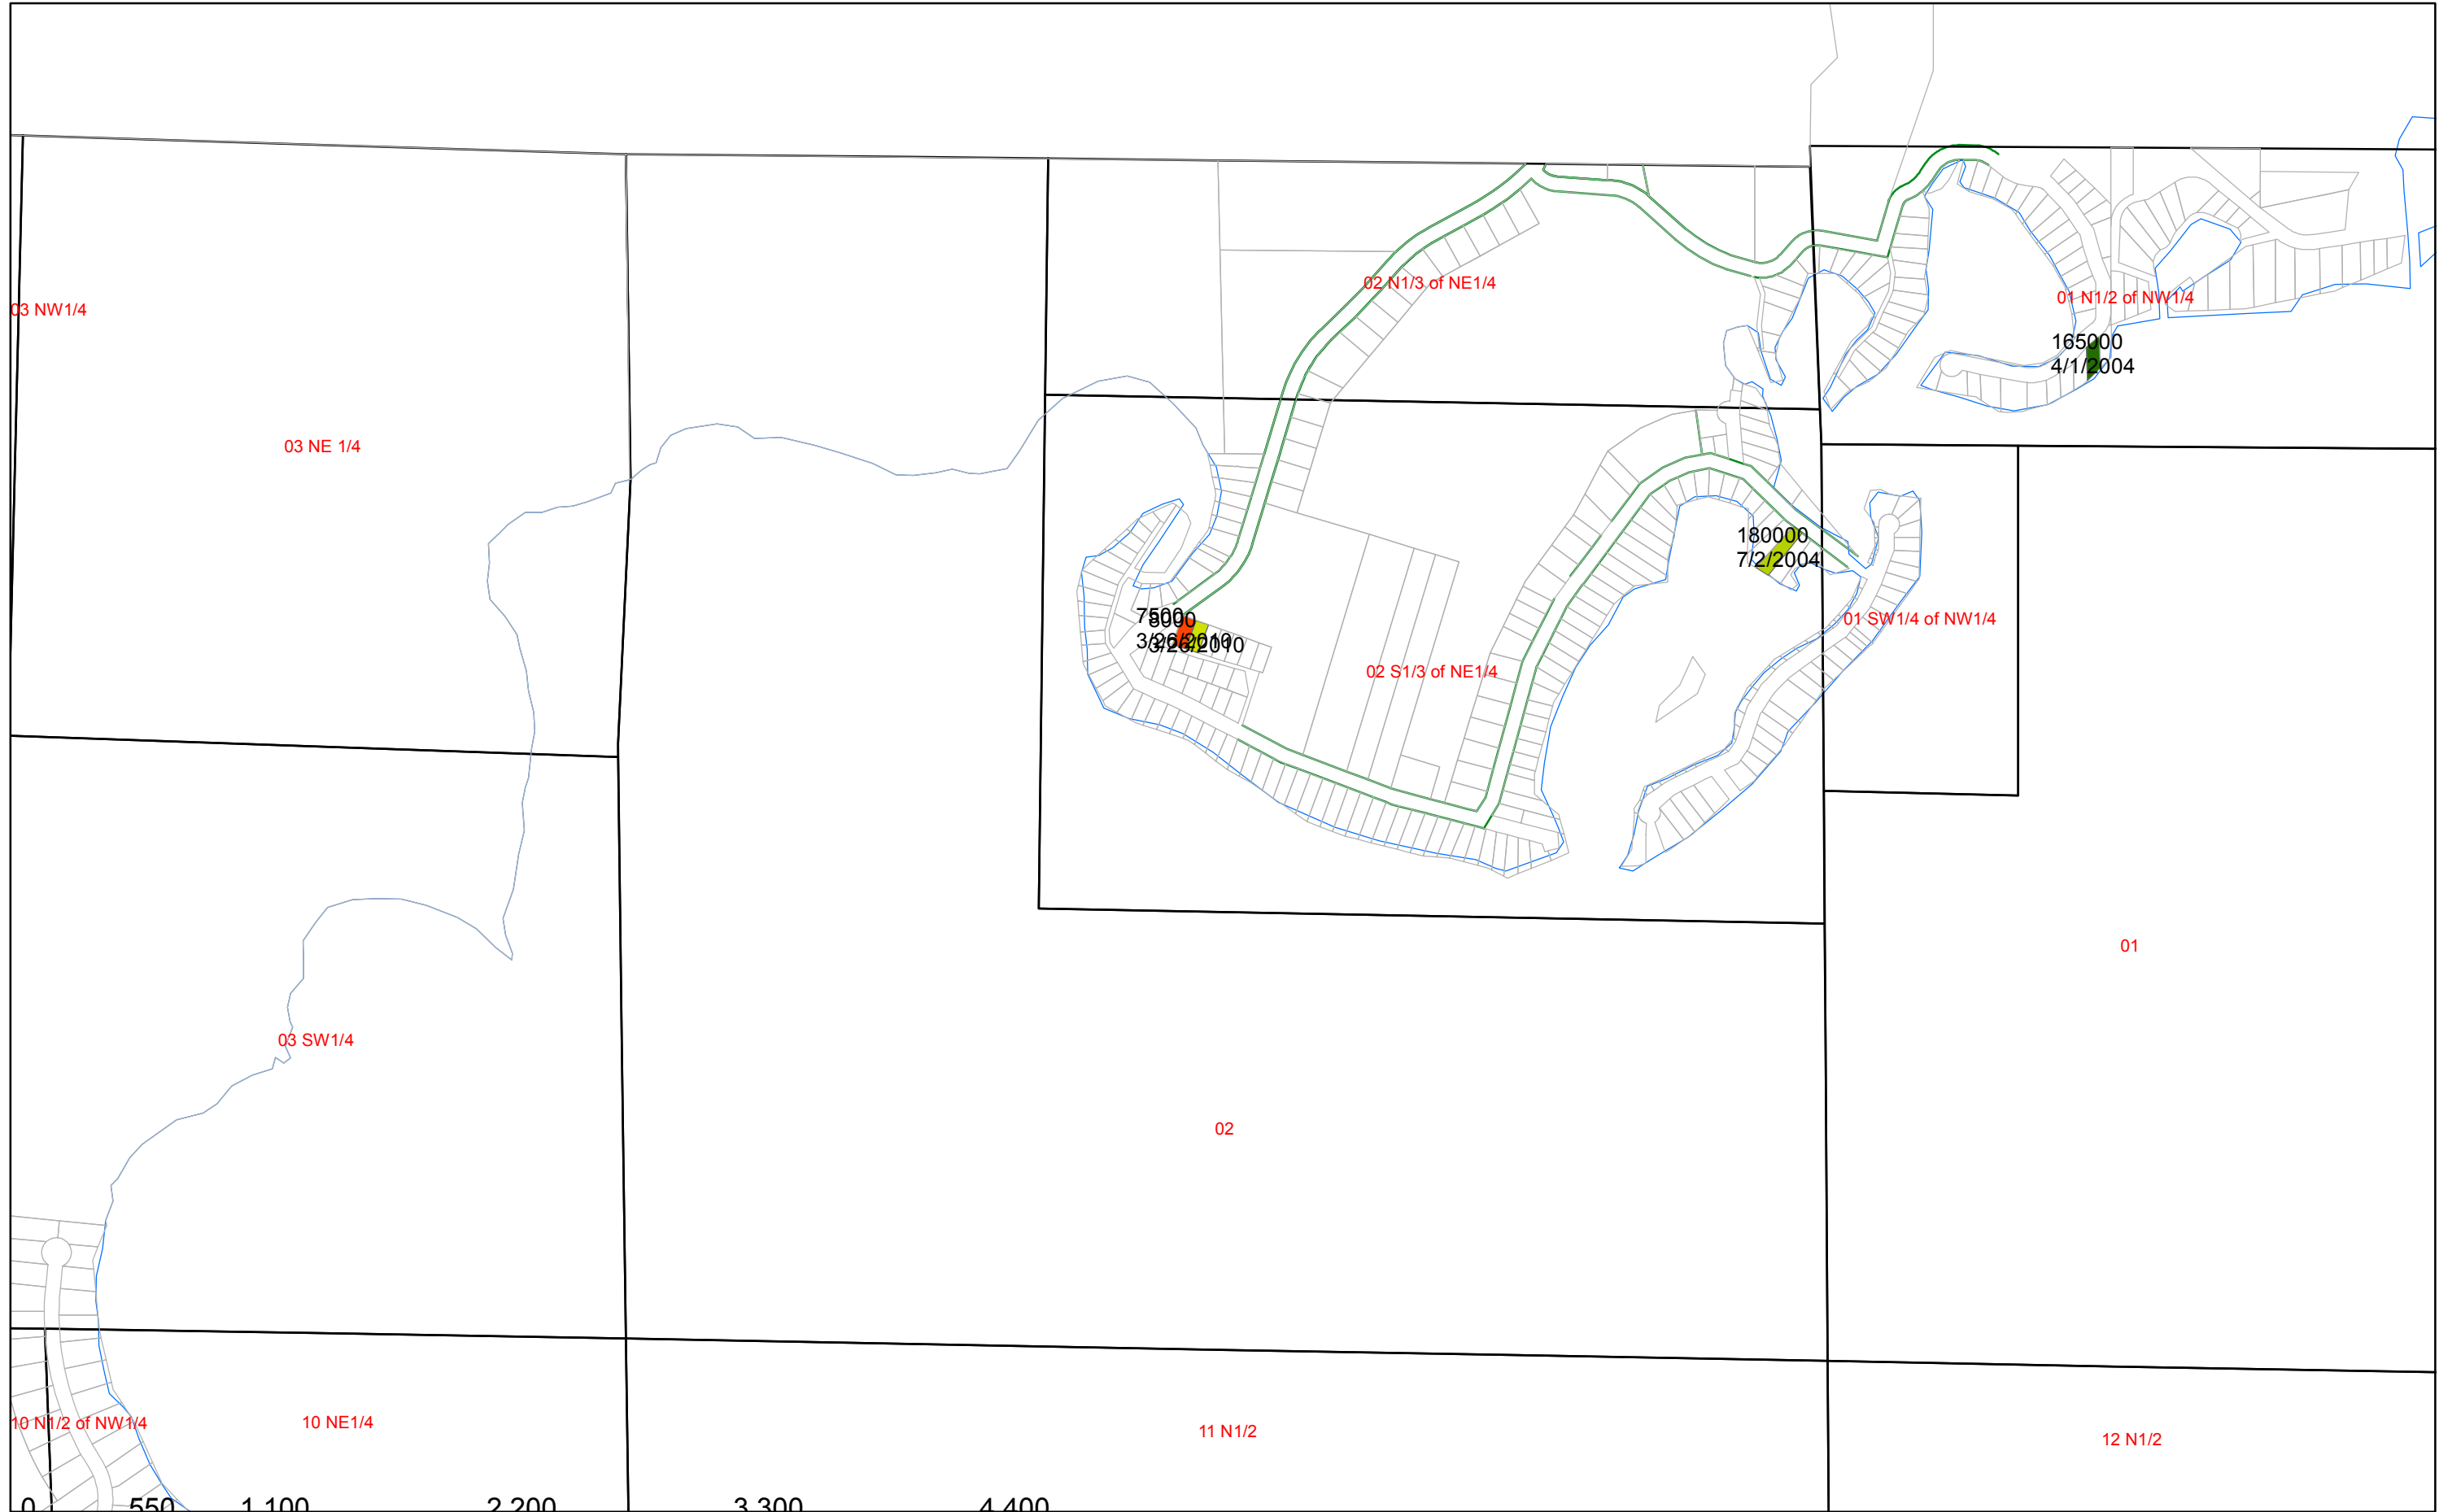

Vacant Land Sales Map: sale price & date. Only the most recent sale is shown, 1 sale per parcel. Sales from 8/1994 to 12/31/10

Vacant Land Sales Map: sale price & date. Only the most recent sale is shown, 1 sale per parcel. Sales from 8/1994 to 12/31/10

Lake Township Missaukee County

Section Page 03 SW1/4

Date: 2/15/2011

Vacant Land Sales Map: sale price & date. Only the most recent sale is shown, 1 sale per parcel. Sales from 8/1994 to 12/31/10

Vacant Land Sales Map: sale price & date. Only the most recent sale is shown, 1 sale per parcel. Sales from 8/1994 to 12/31/10