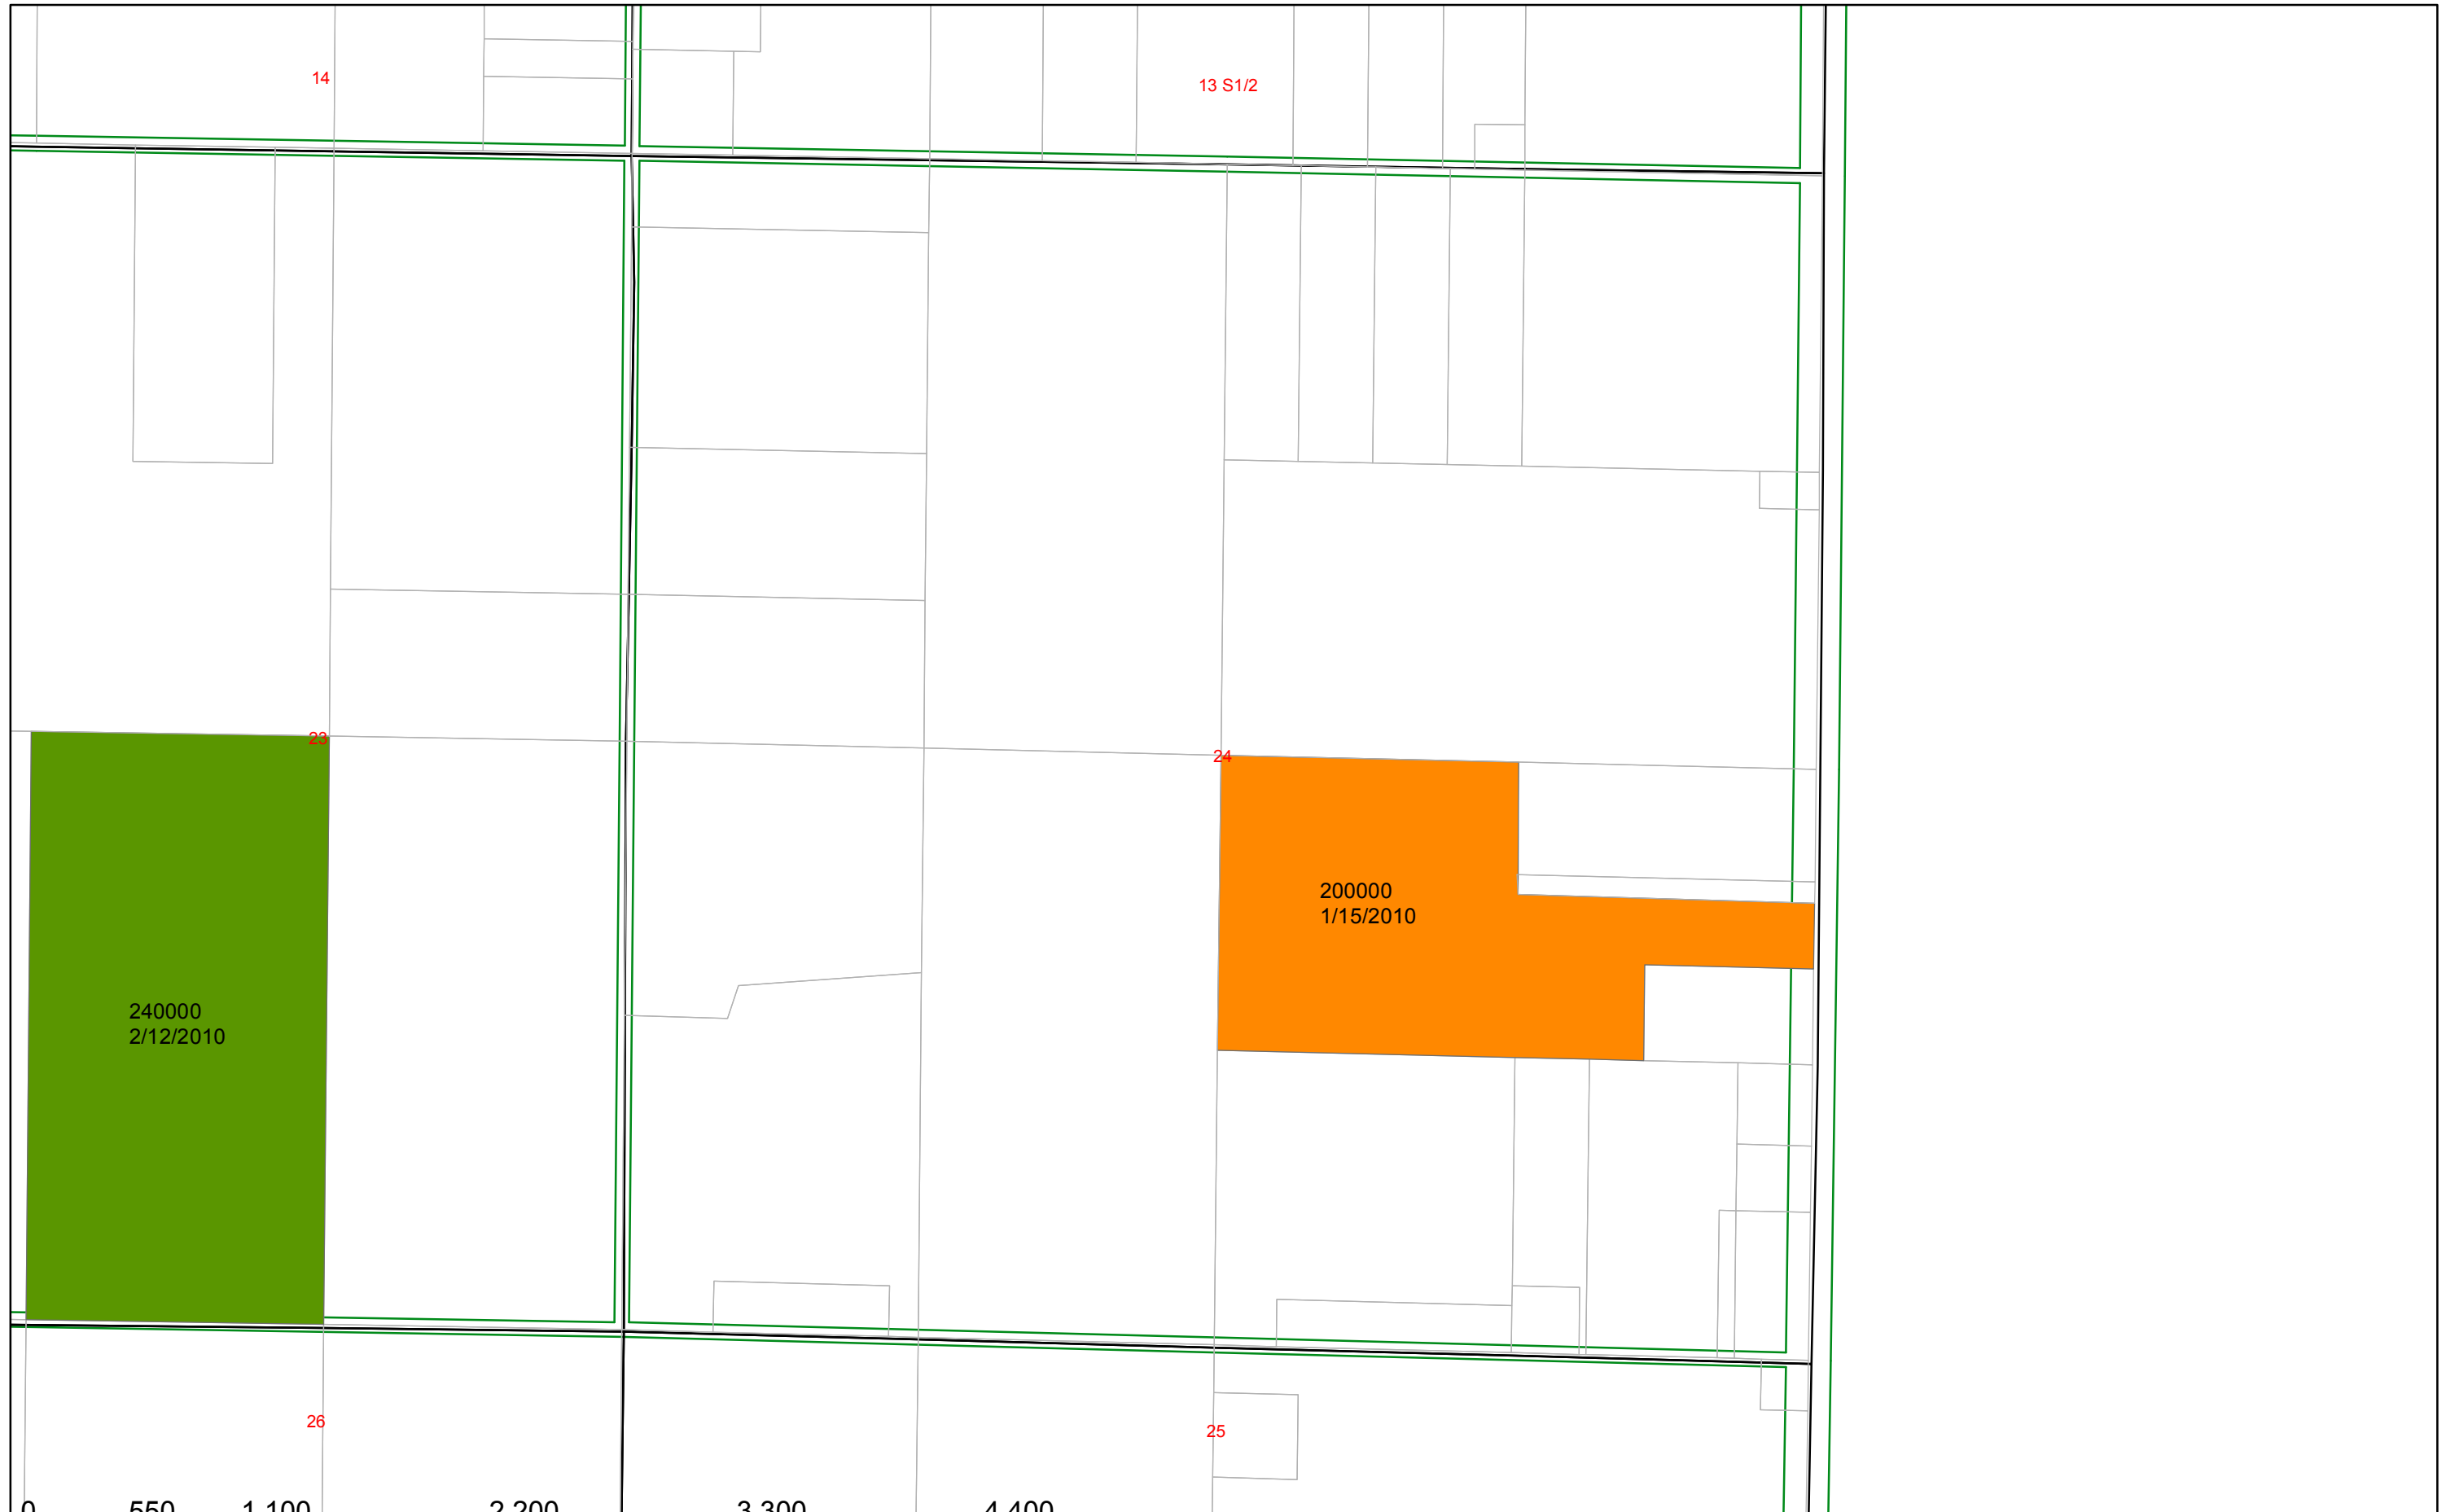

26900
6/28/2010

0 275 550 1,100 1,650 2,200 Feet

Vacant Land Sales Map: sale price & date. Only the most recent sale is shown, 1 sale per parcel. Sales from 8/1994 to 12/31/10

Vacant Land Sales Map: sale price & date. Only the most recent sale is shown, 1 sale per parcel. Sales from 8/1994 to 12/31/10

Vacant Land Sales Map: sale price & date. Only the most recent sale is shown, 1 sale per parcel. Sales from 8/1994 to 12/31/10

Vacant Land Sales Map: sale price & date. Only the most recent sale is shown, 1 sale per parcel. Sales from 8/1994 to 12/31/10