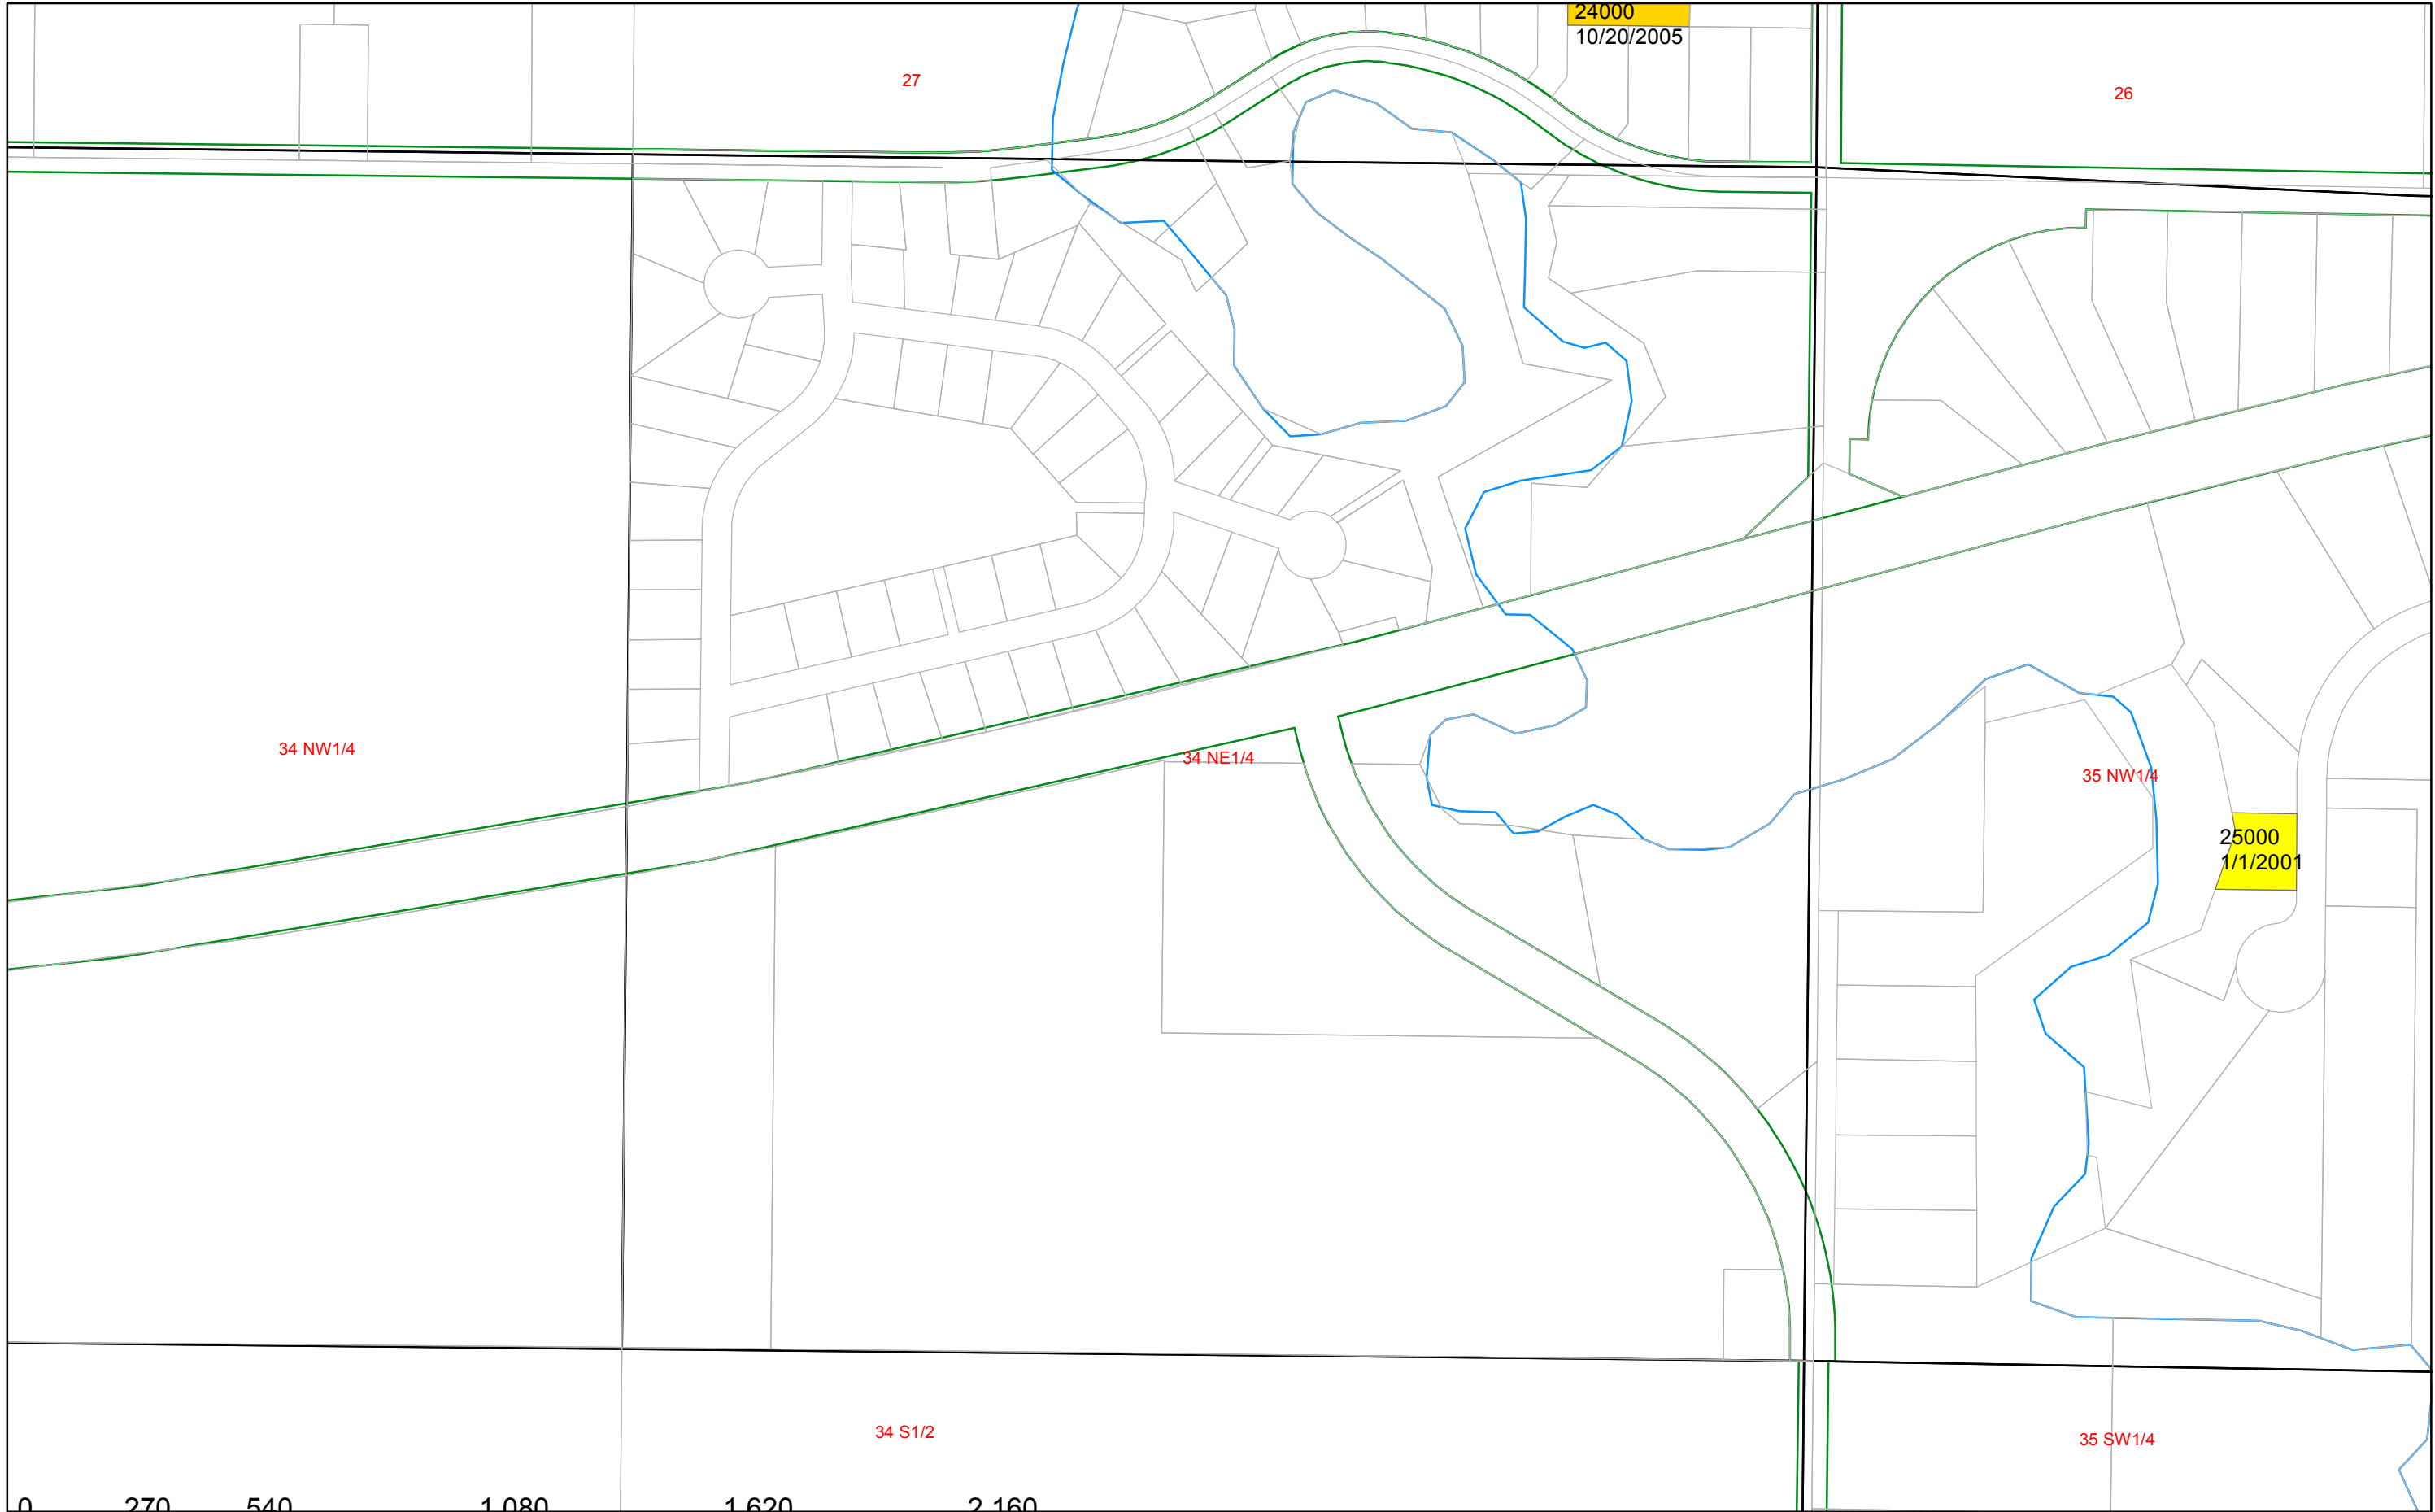

Vacant Land Sales Map: sale price & date. Only the most recent sale is shown, 1 sale per parcel. Sales from 8/1994 to 12/31/10