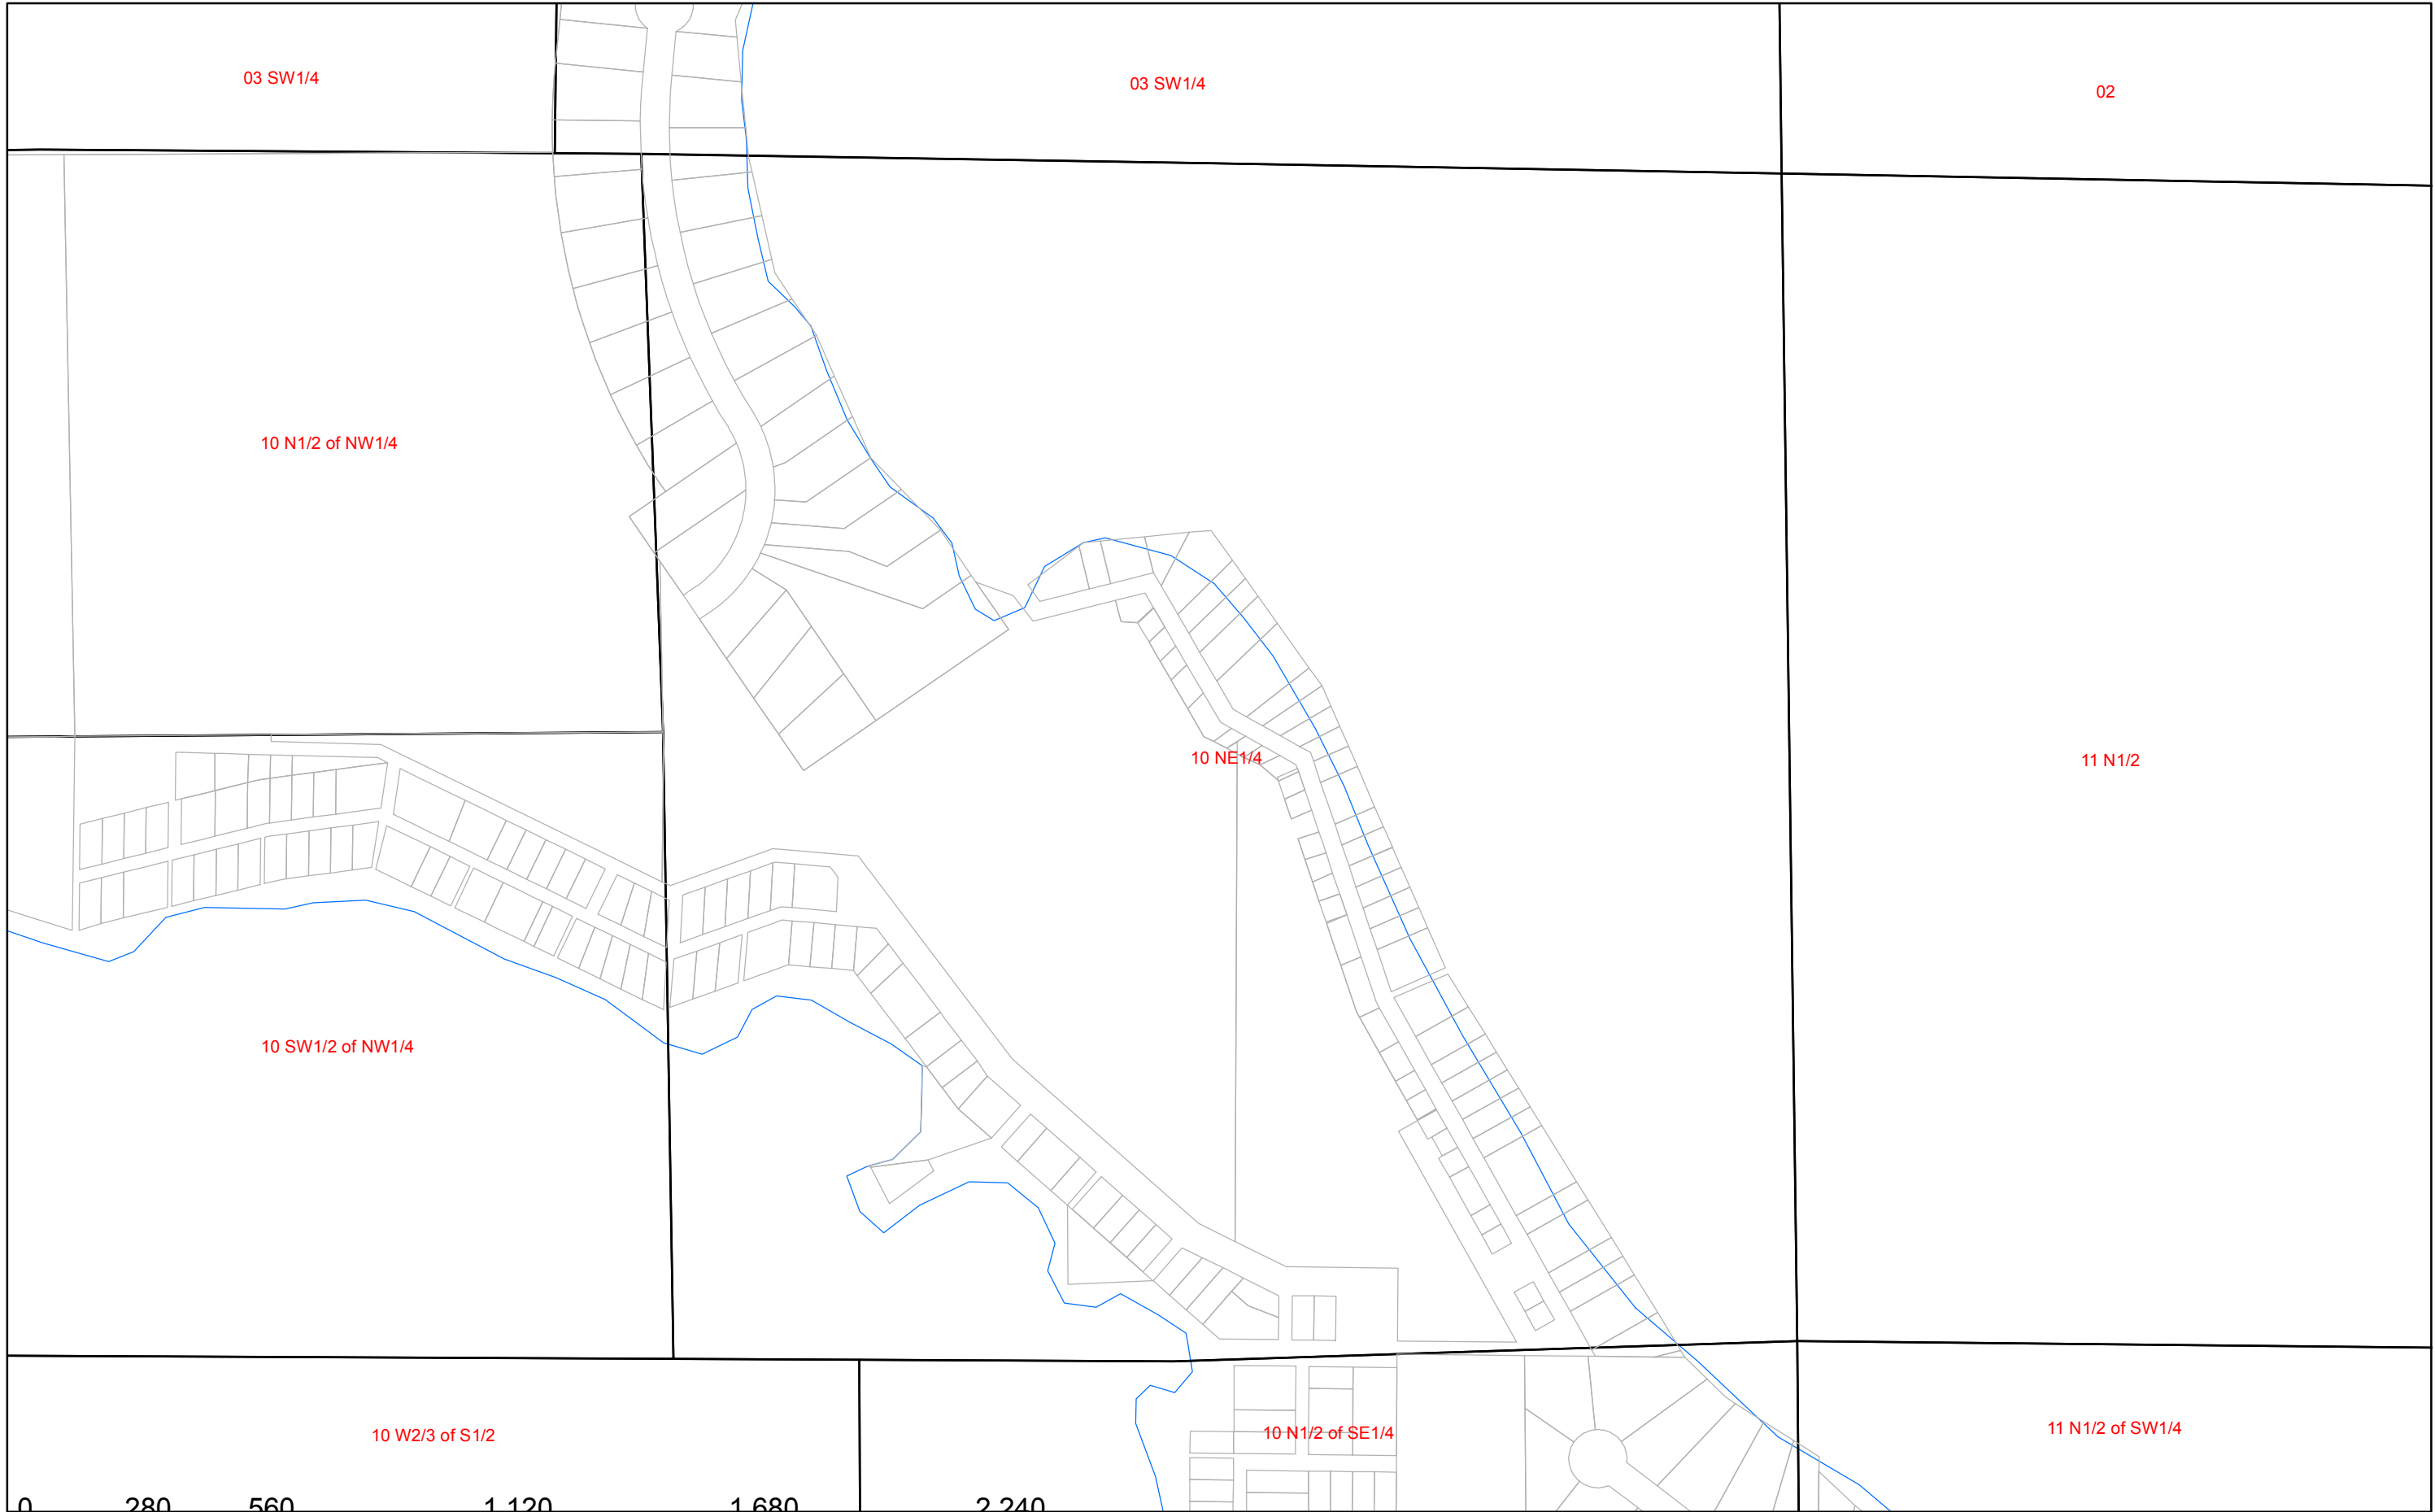

Vacant Land Sales Map: sale price & date. Only the most recent sale is shown, 1 sale per parcel. Sales from 8/1994 to 12/31/10

Vacant Land Sales Map: sale price & date. Only the most recent sale is shown, 1 sale per parcel. Sales from 8/1994 to 12/31/10

Lake Township Missaukee County

Section Page 10 N1/2 of SE1/4

Date: 2/15/2011

Vacant Land Sales Map: sale price & date. Only the most recent sale is shown, 1 sale per parcel. Sales from 8/1994 to 12/31/10