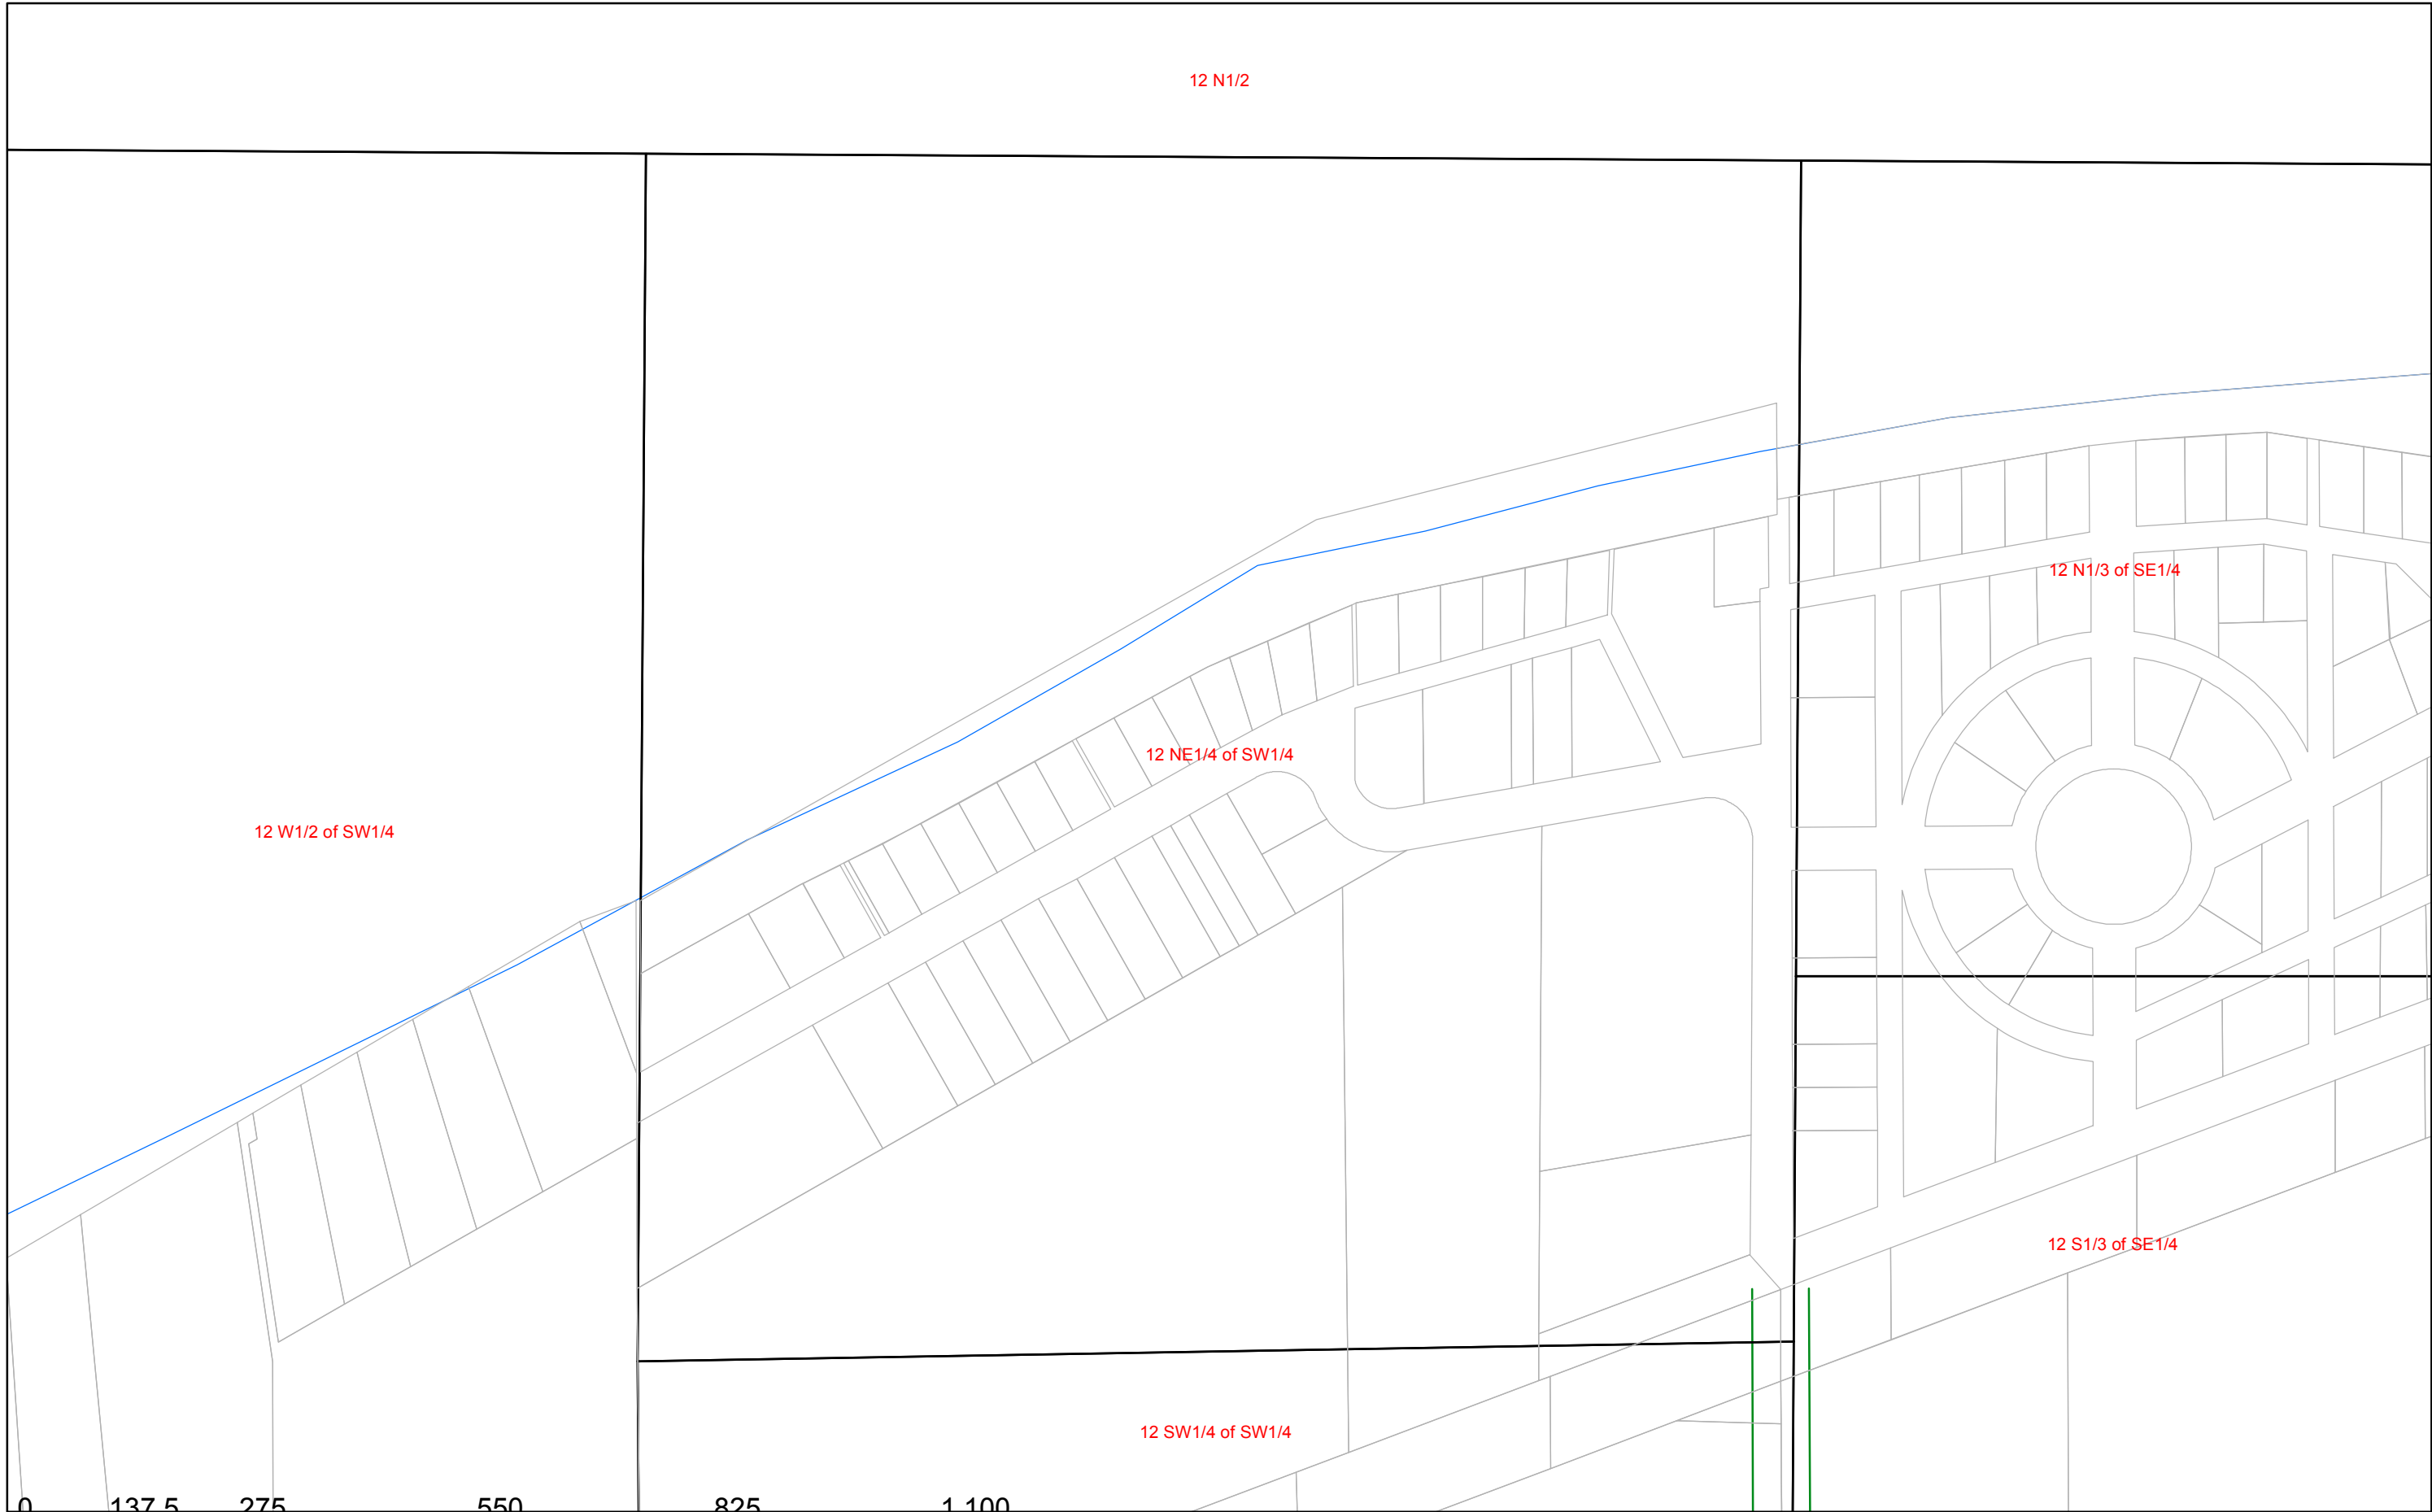

Vacant Land Sales Map: sale price & date. Only the most recent sale is shown, 1 sale per parcel. Sales from 8/1994 to 12/31/10

Vacant Land Sales Map: sale price & date. Only the most recent sale is shown, 1 sale per parcel. Sales from 8/1994 to 12/31/10

0 165 330 660 990 1,320 Feet

Vacant Land Sales Map: sale price & date. Only the most recent sale is shown, 1 sale per parcel. Sales from 8/1994 to 12/31/10

Vacant Land Sales Map: sale price & date. Only the most recent sale is shown, 1 sale per parcel. Sales from 8/1994 to 12/31/10