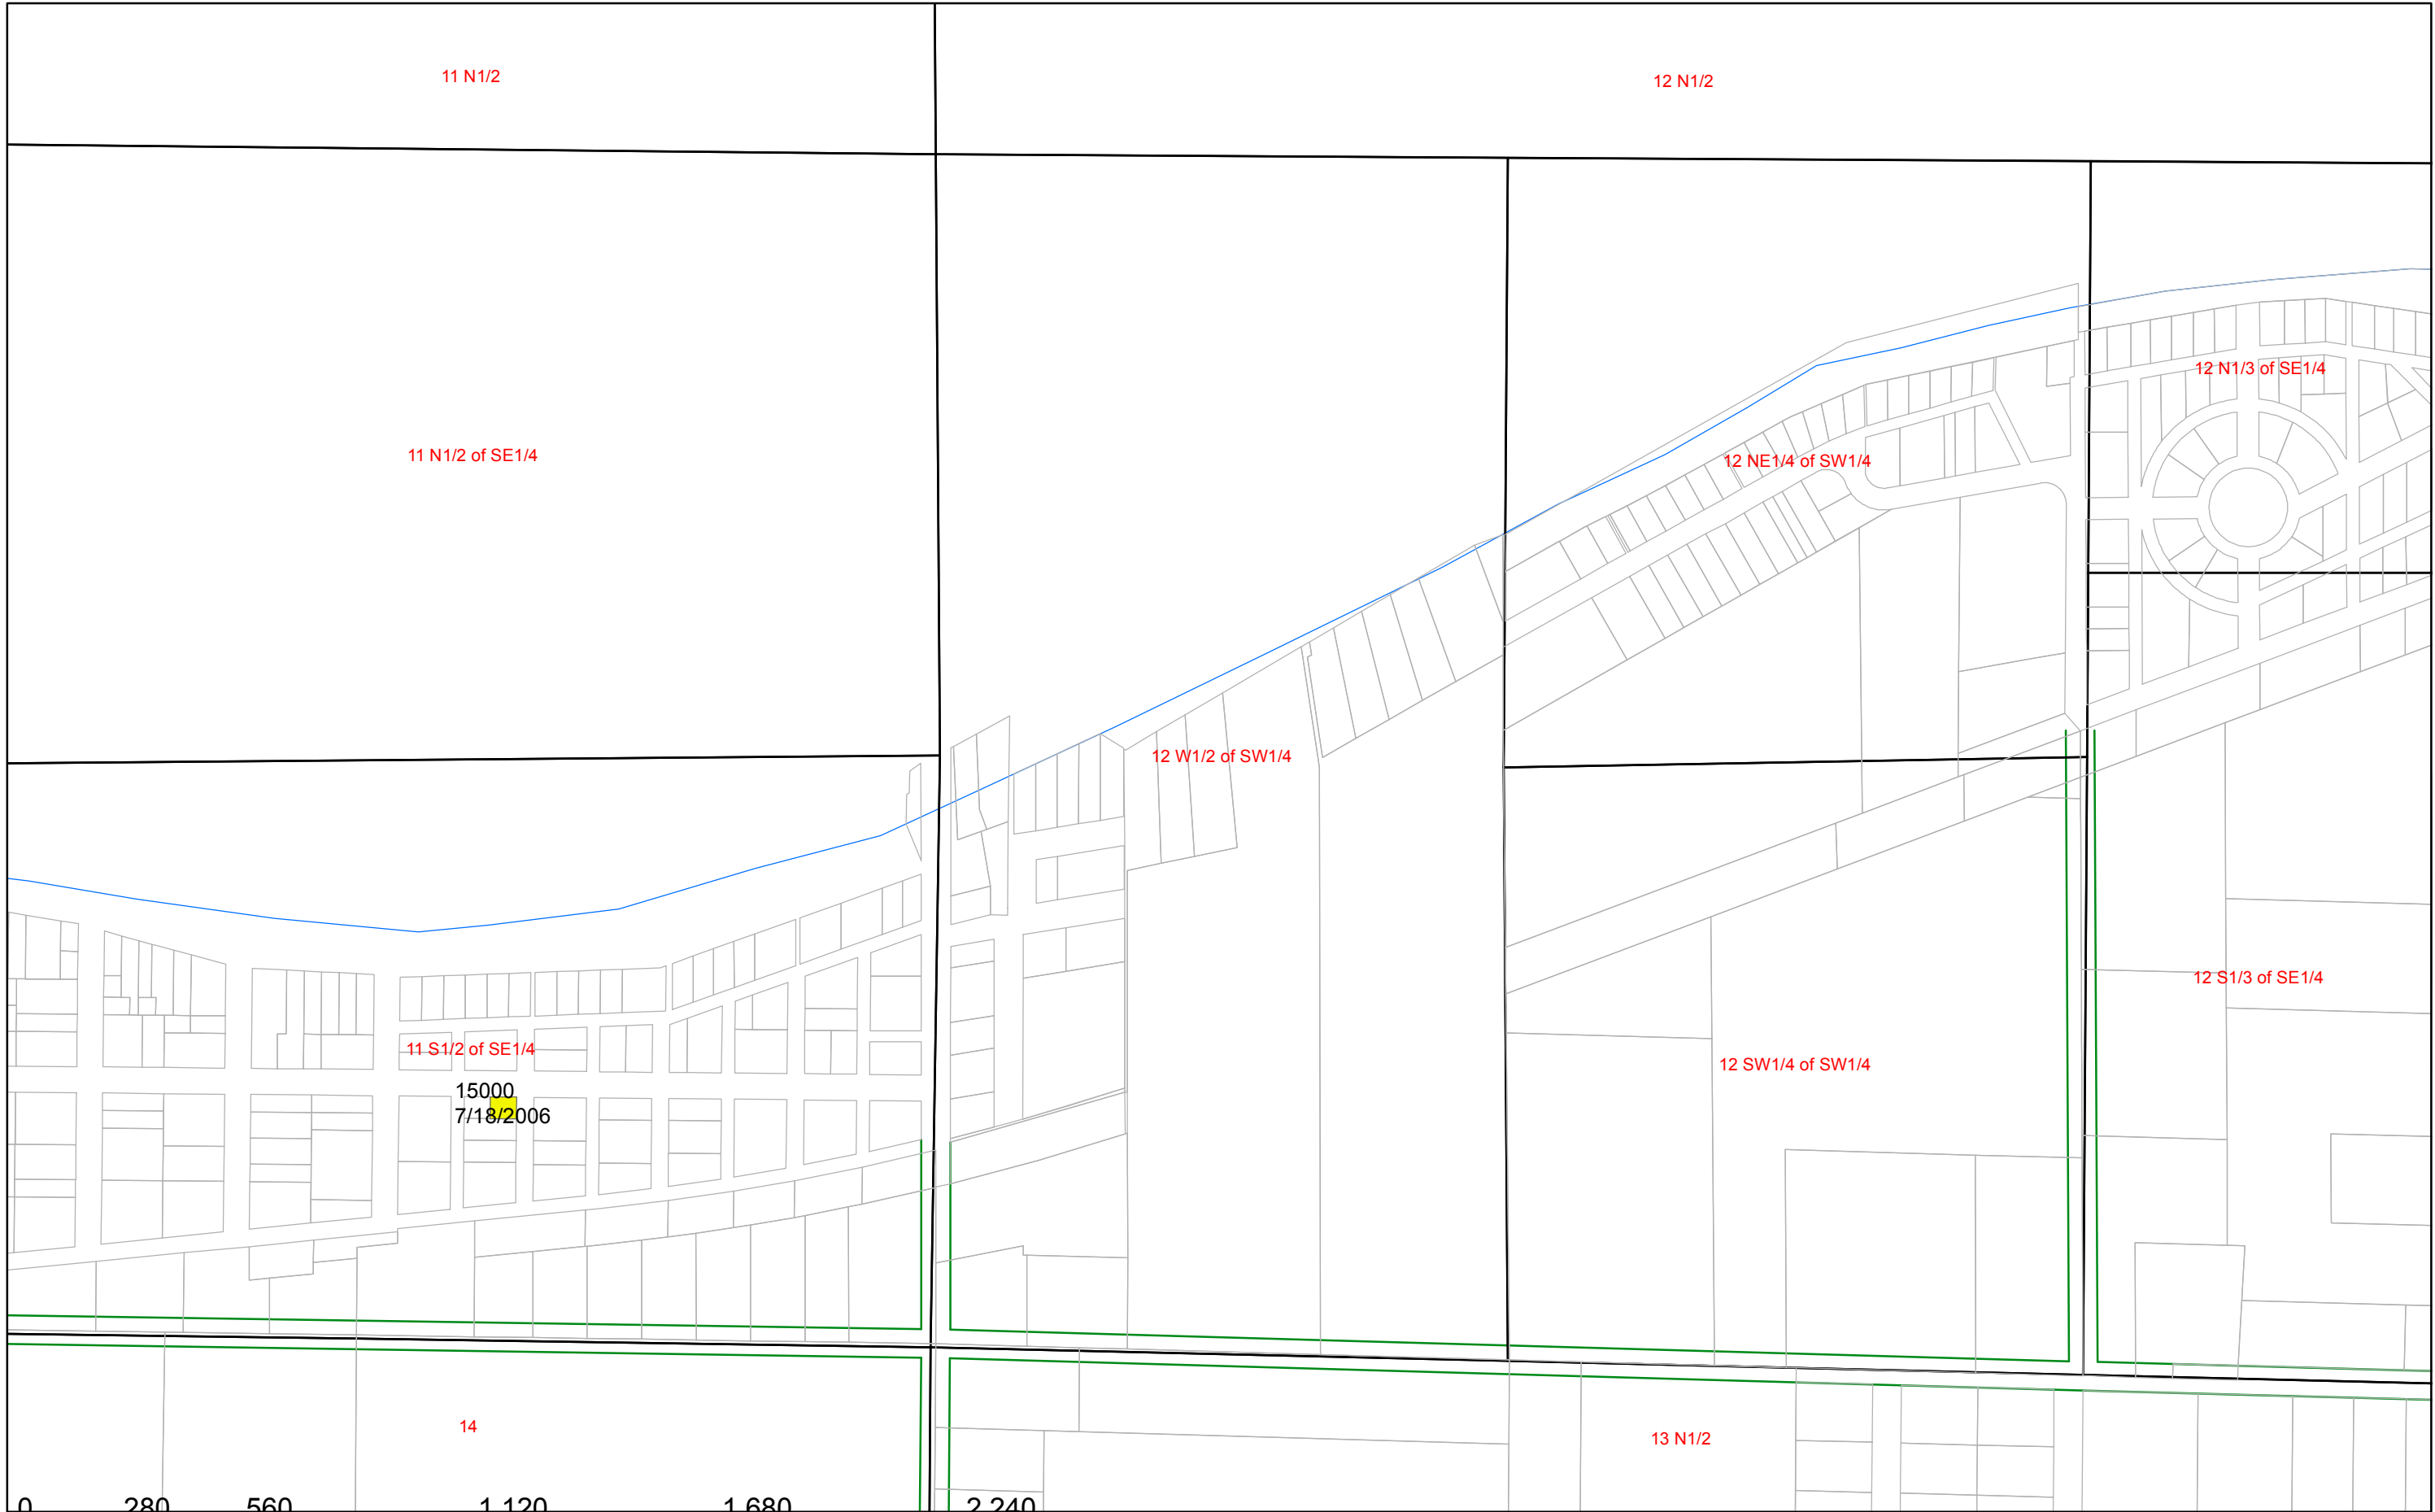

0 165 330 660 990 1,320 Feet

Vacant Land Sales Map: sale price & date. Only the most recent sale is shown, 1 sale per parcel. Sales from 8/1994 to 12/31/10

Vacant Land Sales Map: sale price & date. Only the most recent sale is shown, 1 sale per parcel. Sales from 8/1994 to 12/31/10

Vacant Land Sales Map: sale price & date. Only the most recent sale is shown, 1 sale per parcel. Sales from 8/1994 to 12/31/10

Vacant Land Sales Map: sale price & date. Only the most recent sale is shown, 1 sale per parcel. Sales from 8/1994 to 12/31/10