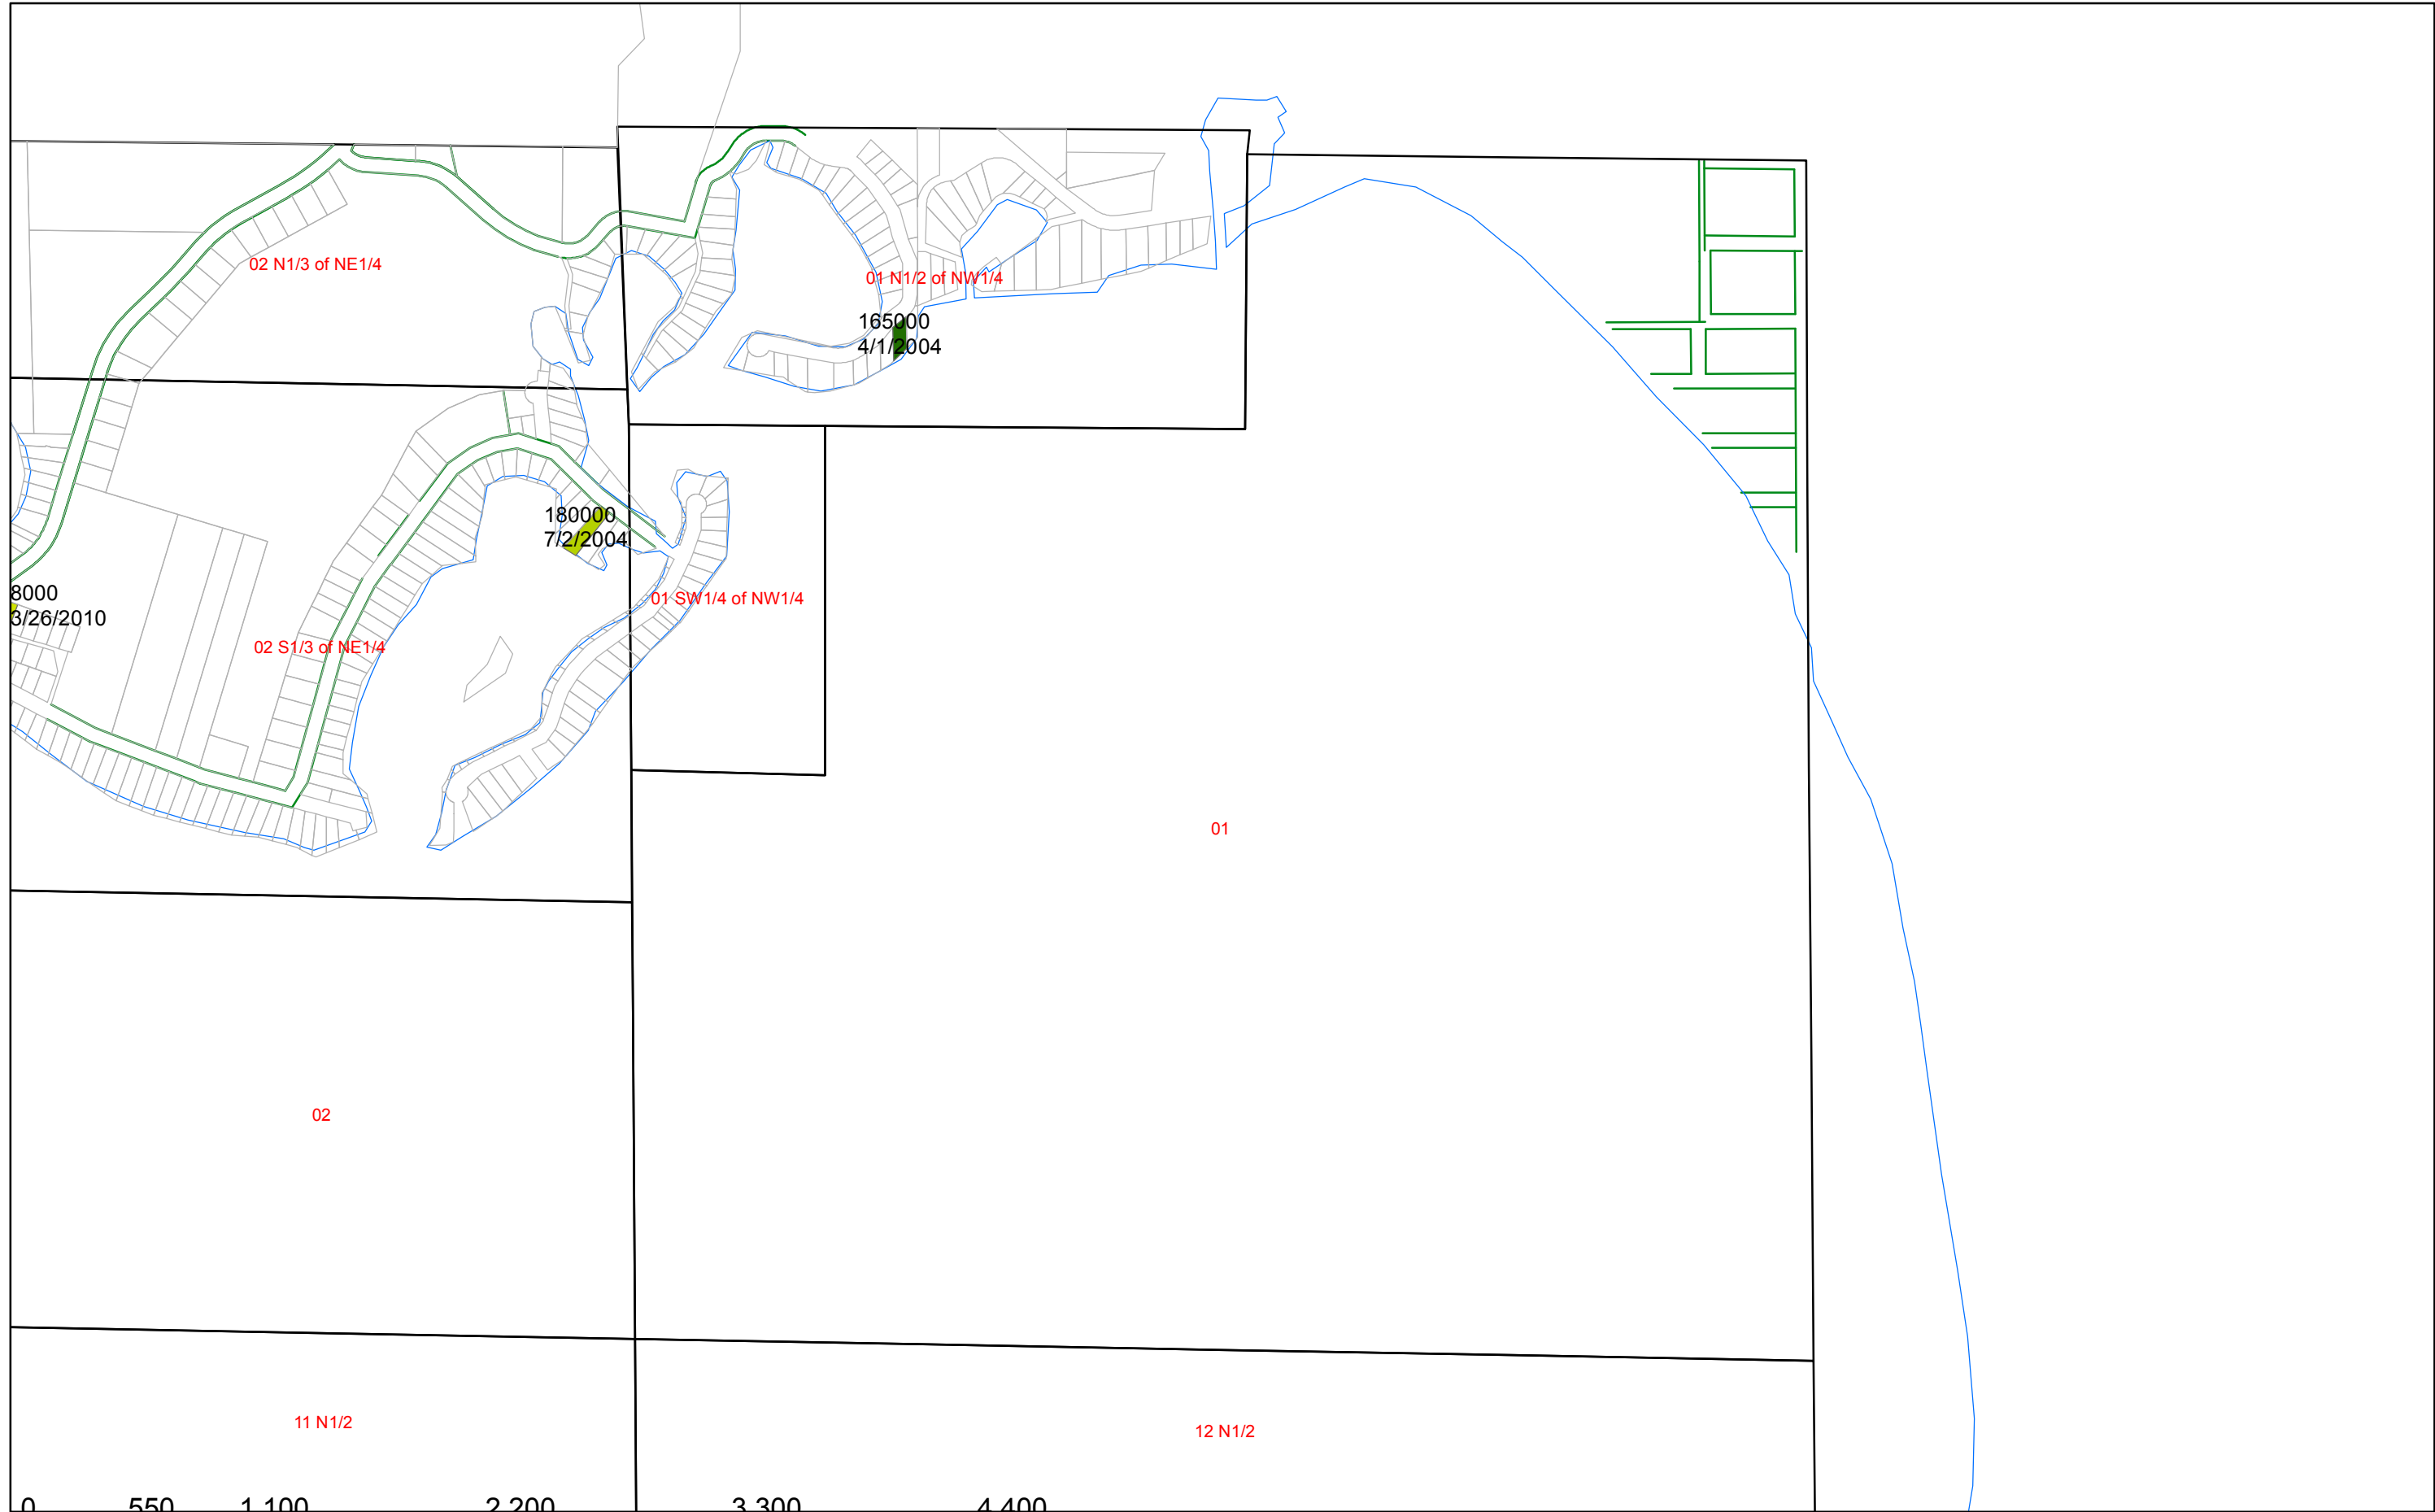

Vacant Land Sales Map: sale price & date. Only the most recent sale is shown, 1 sale per parcel. Sales from 8/1994 to 12/31/10

Vacant Land Sales Map: sale price & date. Only the most recent sale is shown, 1 sale per parcel. Sales from 8/1994 to 12/31/10

Lake Township Missaukee County

Section Page 03 SW1/4

Date: 2/15/2011

Vacant Land Sales Map: sale price & date. Only the most recent sale is shown, 1 sale per parcel. Sales from 8/1994 to 12/31/10

Vacant Land Sales Map: sale price & date. Only the most recent sale is shown, 1 sale per parcel. Sales from 8/1994 to 12/31/10