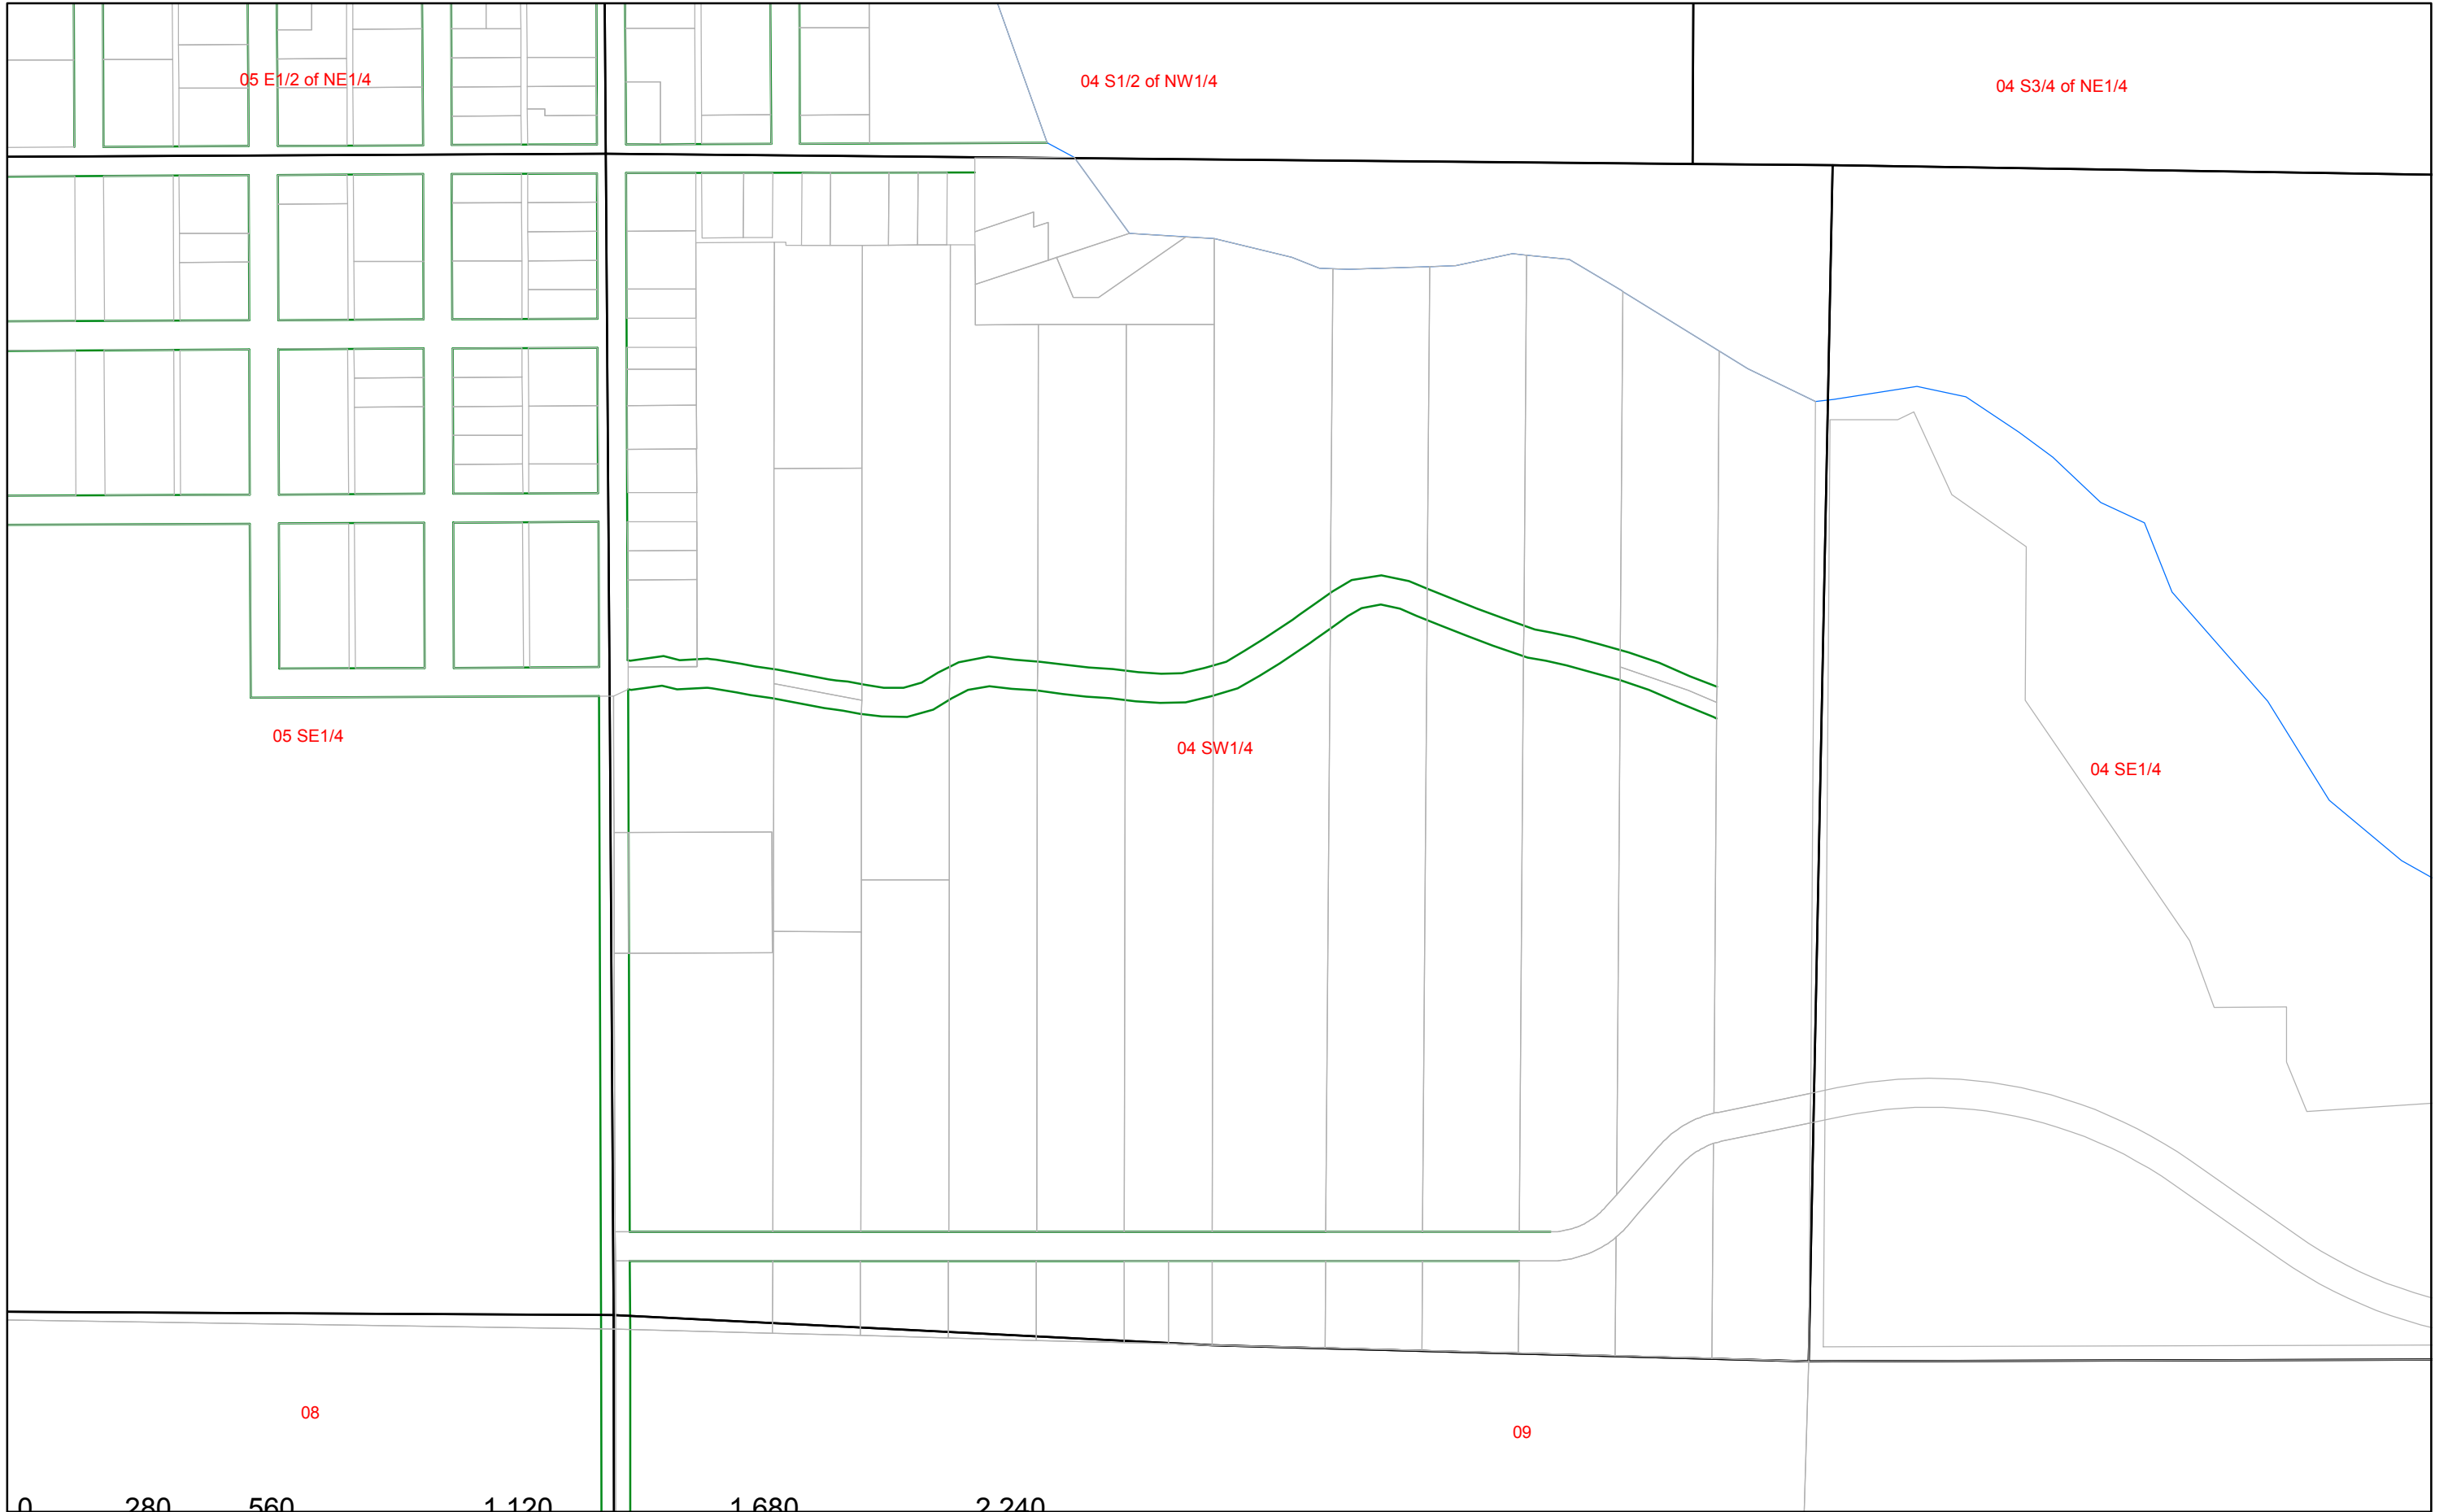

Lake Township Missaukee County

Section Page 03 SW1/4

Date: 2/15/2011

Vacant Land Sales Map: sale price & date. Only the most recent sale is shown, 1 sale per parcel. Sales from 8/1994 to 12/31/10

Vacant Land Sales Map: sale price & date. Only the most recent sale is shown, 1 sale per parcel. Sales from 8/1994 to 12/31/10

Vacant Land Sales Map: sale price & date. Only the most recent sale is shown, 1 sale per parcel. Sales from 8/1994 to 12/31/10

Vacant Land Sales Map: sale price & date. Only the most recent sale is shown, 1 sale per parcel. Sales from 8/1994 to 12/31/10