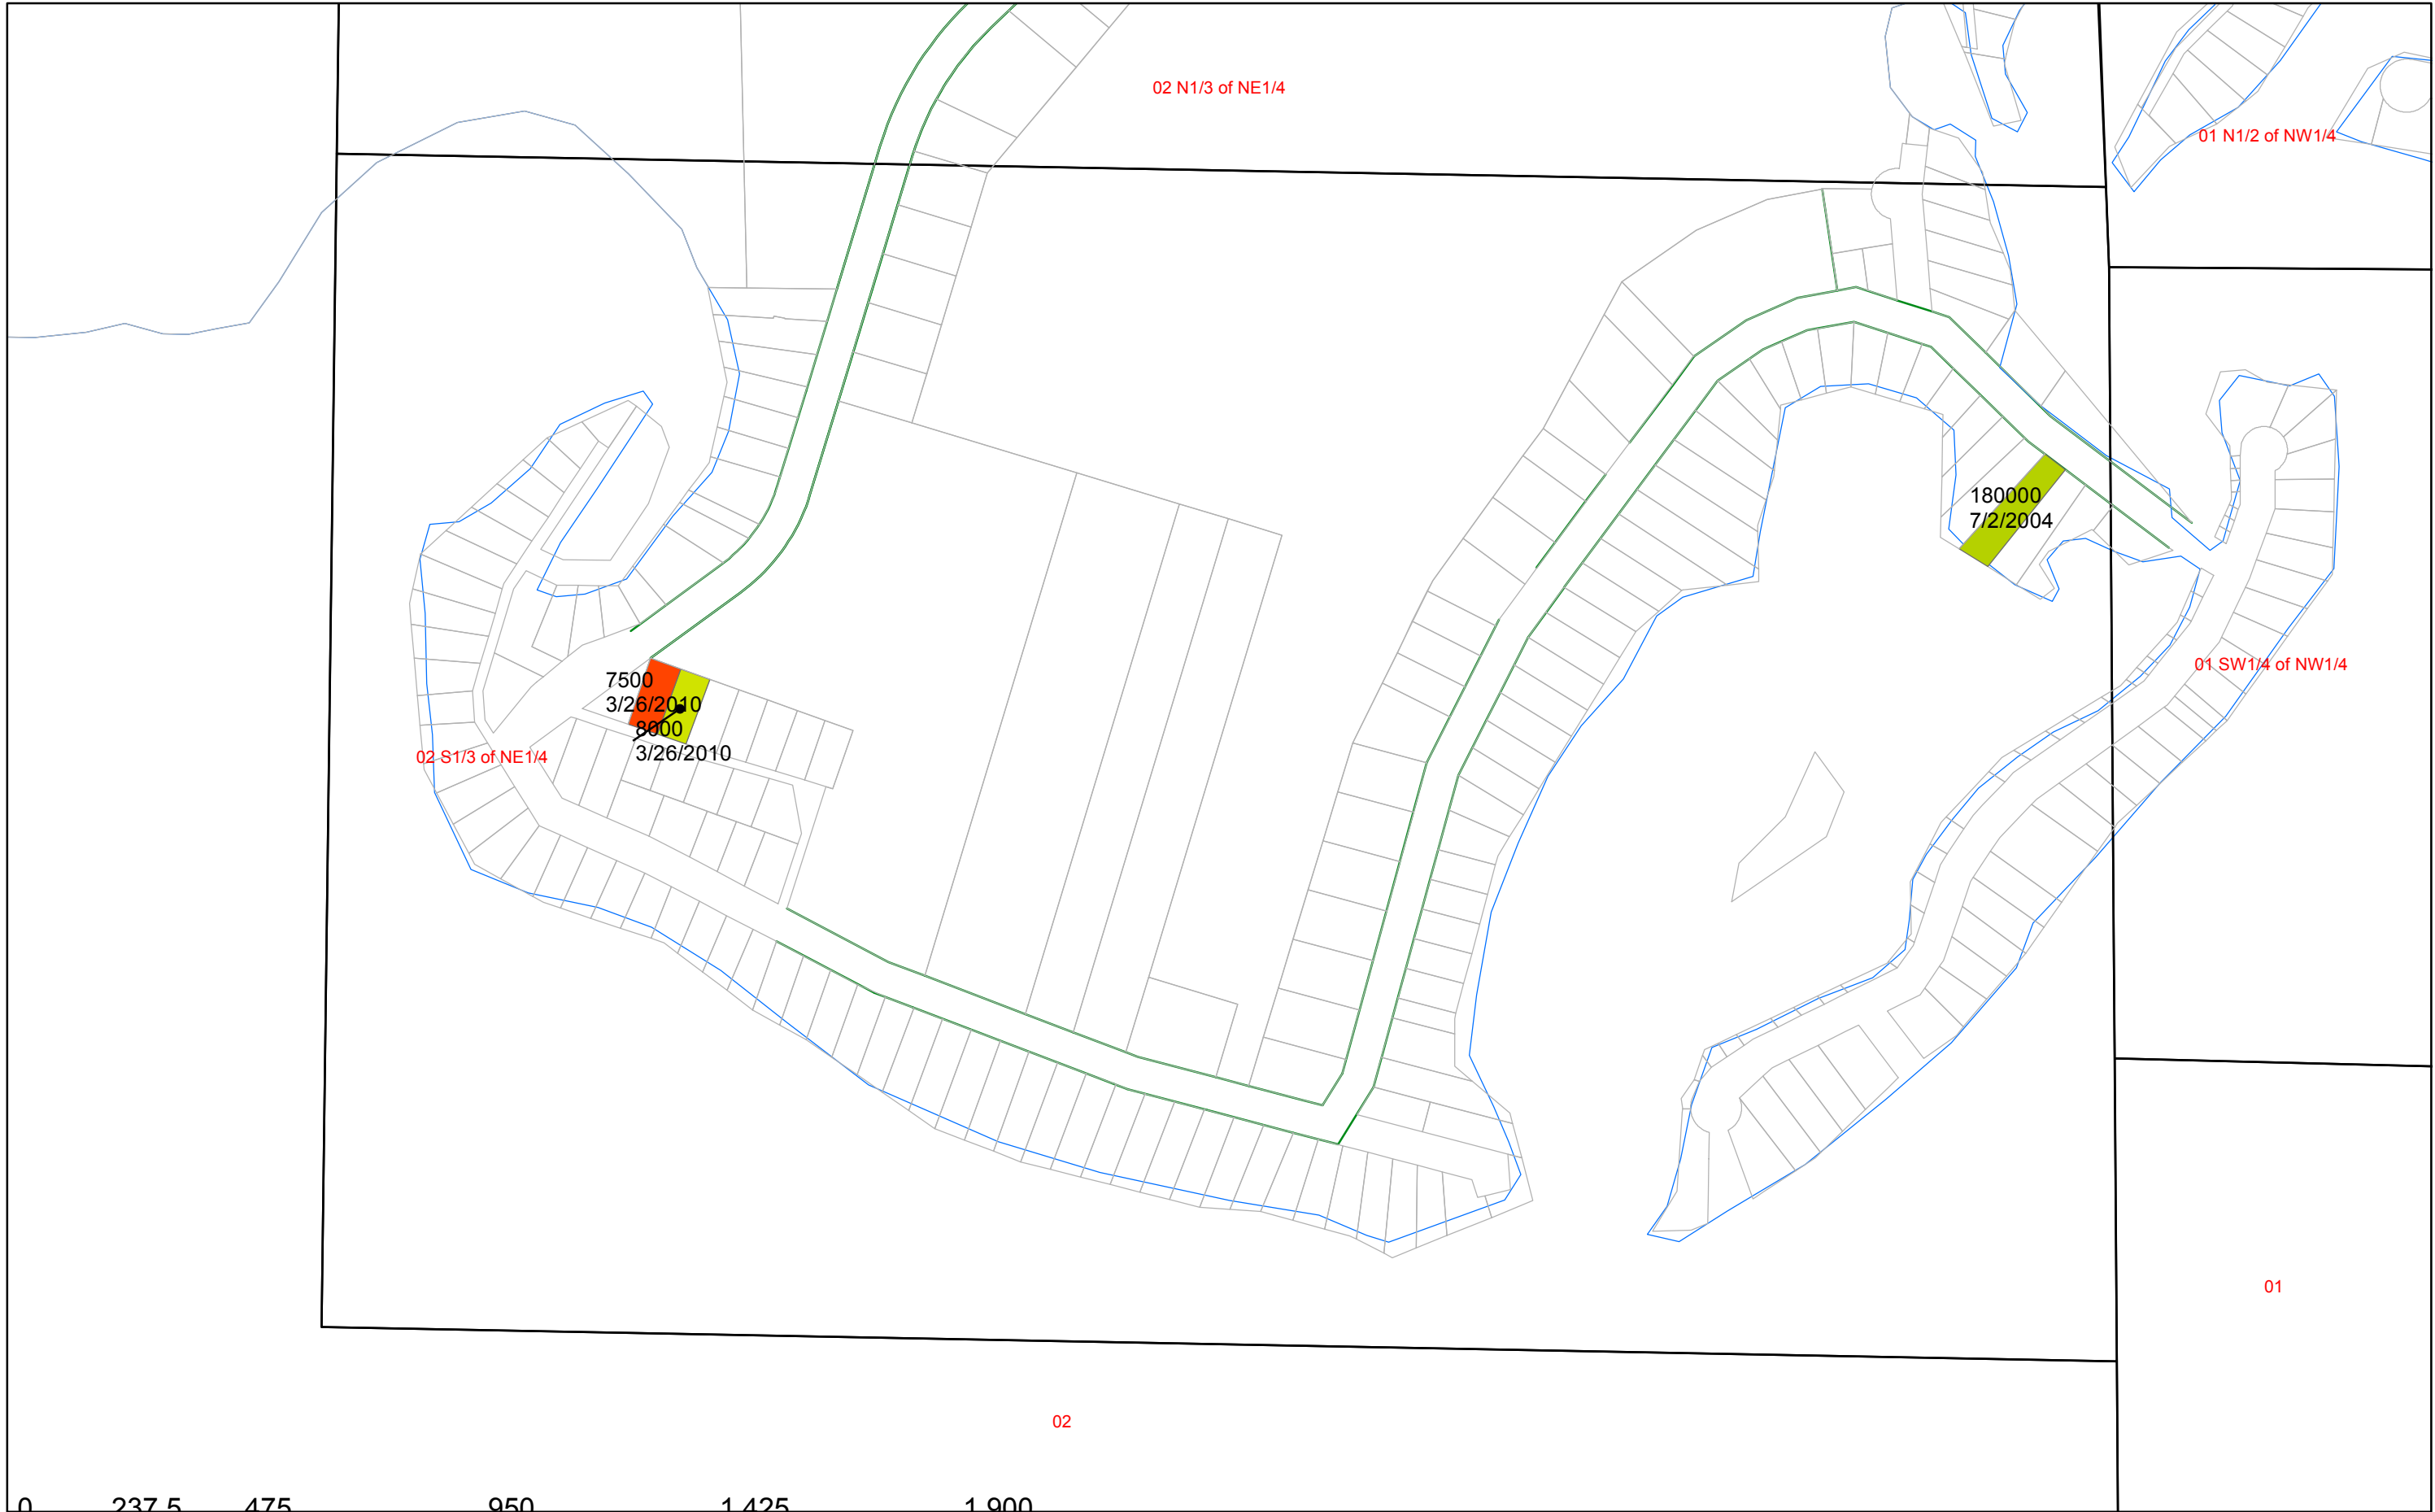

Vacant Land Sales Map: sale price & date. Only the most recent sale is shown, 1 sale per parcel. Sales from 8/1994 to 12/31/10

Vacant Land Sales Map: sale price & date. Only the most recent sale is shown, 1 sale per parcel. Sales from 8/1994 to 12/31/10

Lake Township Missaukee County

Section Page 03 SW1/4

Date: 2/15/2011

Vacant Land Sales Map: sale price & date. Only the most recent sale is shown, 1 sale per parcel. Sales from 8/1994 to 12/31/10

Vacant Land Sales Map: sale price & date. Only the most recent sale is shown, 1 sale per parcel. Sales from 8/1994 to 12/31/10