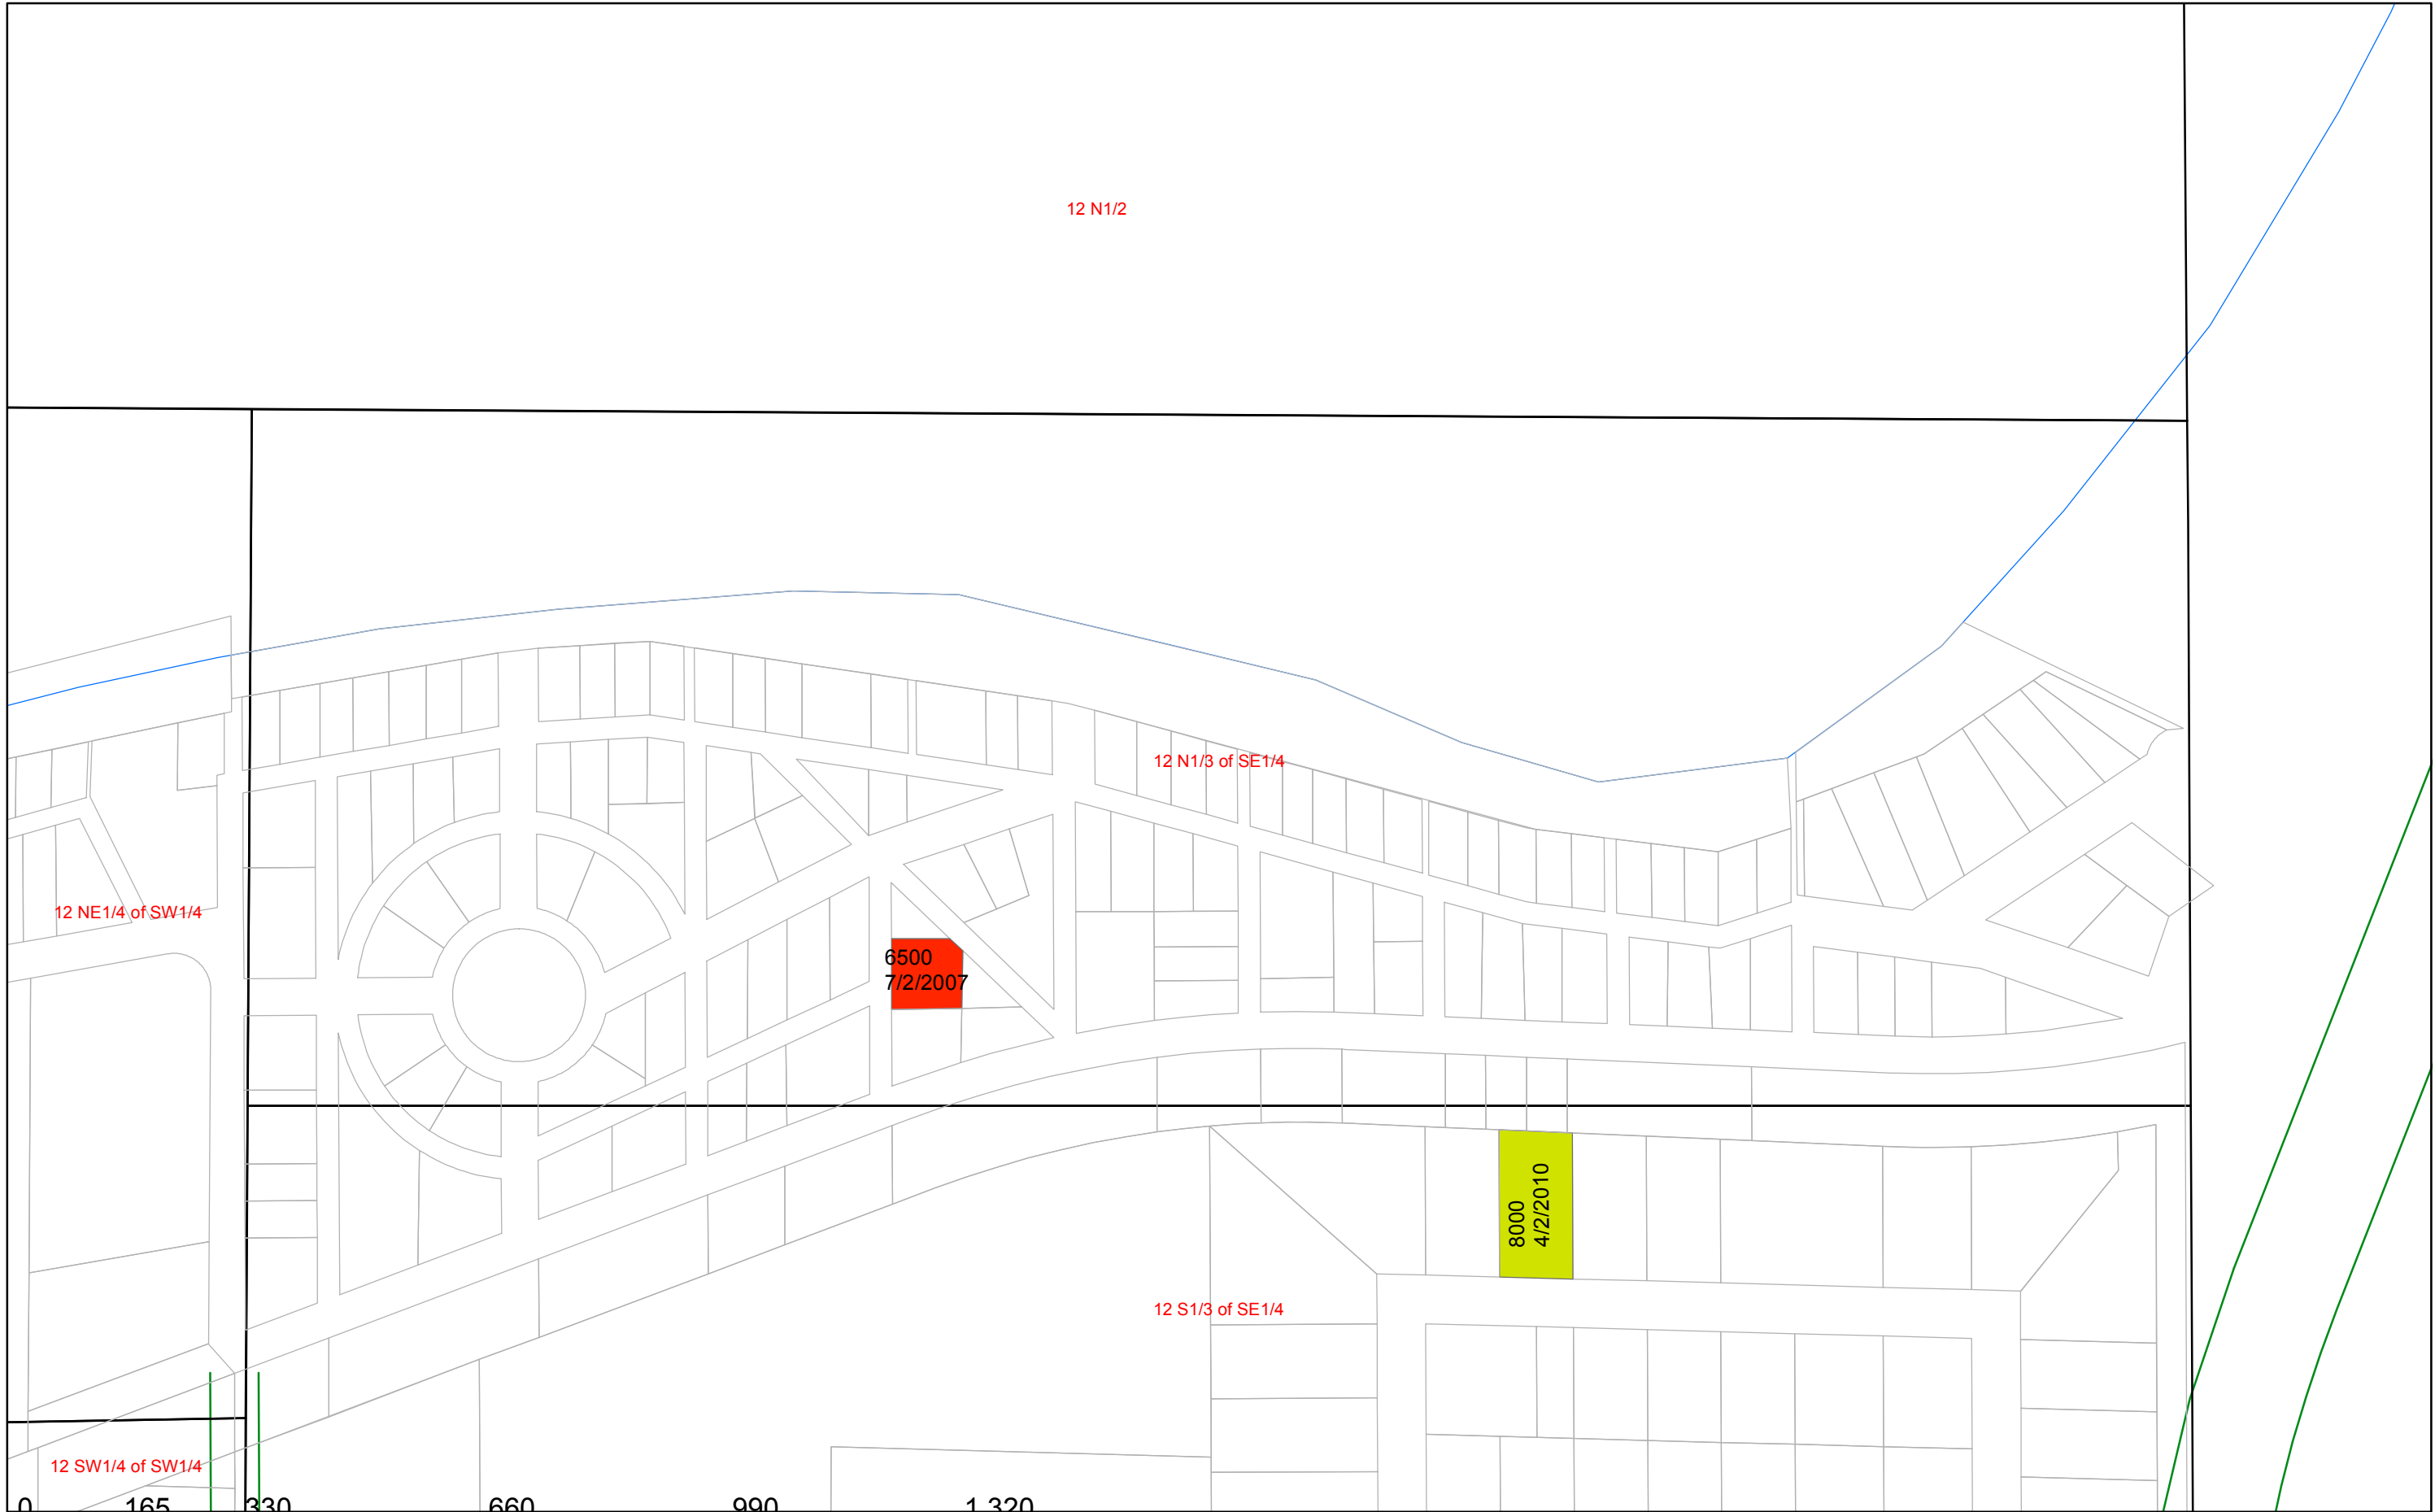

Vacant Land Sales Map: sale price & date. Only the most recent sale is shown, 1 sale per parcel. Sales from 8/1994 to 12/31/10

Vacant Land Sales Map: sale price & date. Only the most recent sale is shown, 1 sale per parcel. Sales from 8/1994 to 12/31/10

0 165 330 660 990 1,320 Feet

Vacant Land Sales Map: sale price & date. Only the most recent sale is shown, 1 sale per parcel. Sales from 8/1994 to 12/31/10

Vacant Land Sales Map: sale price & date. Only the most recent sale is shown, 1 sale per parcel. Sales from 8/1994 to 12/31/10