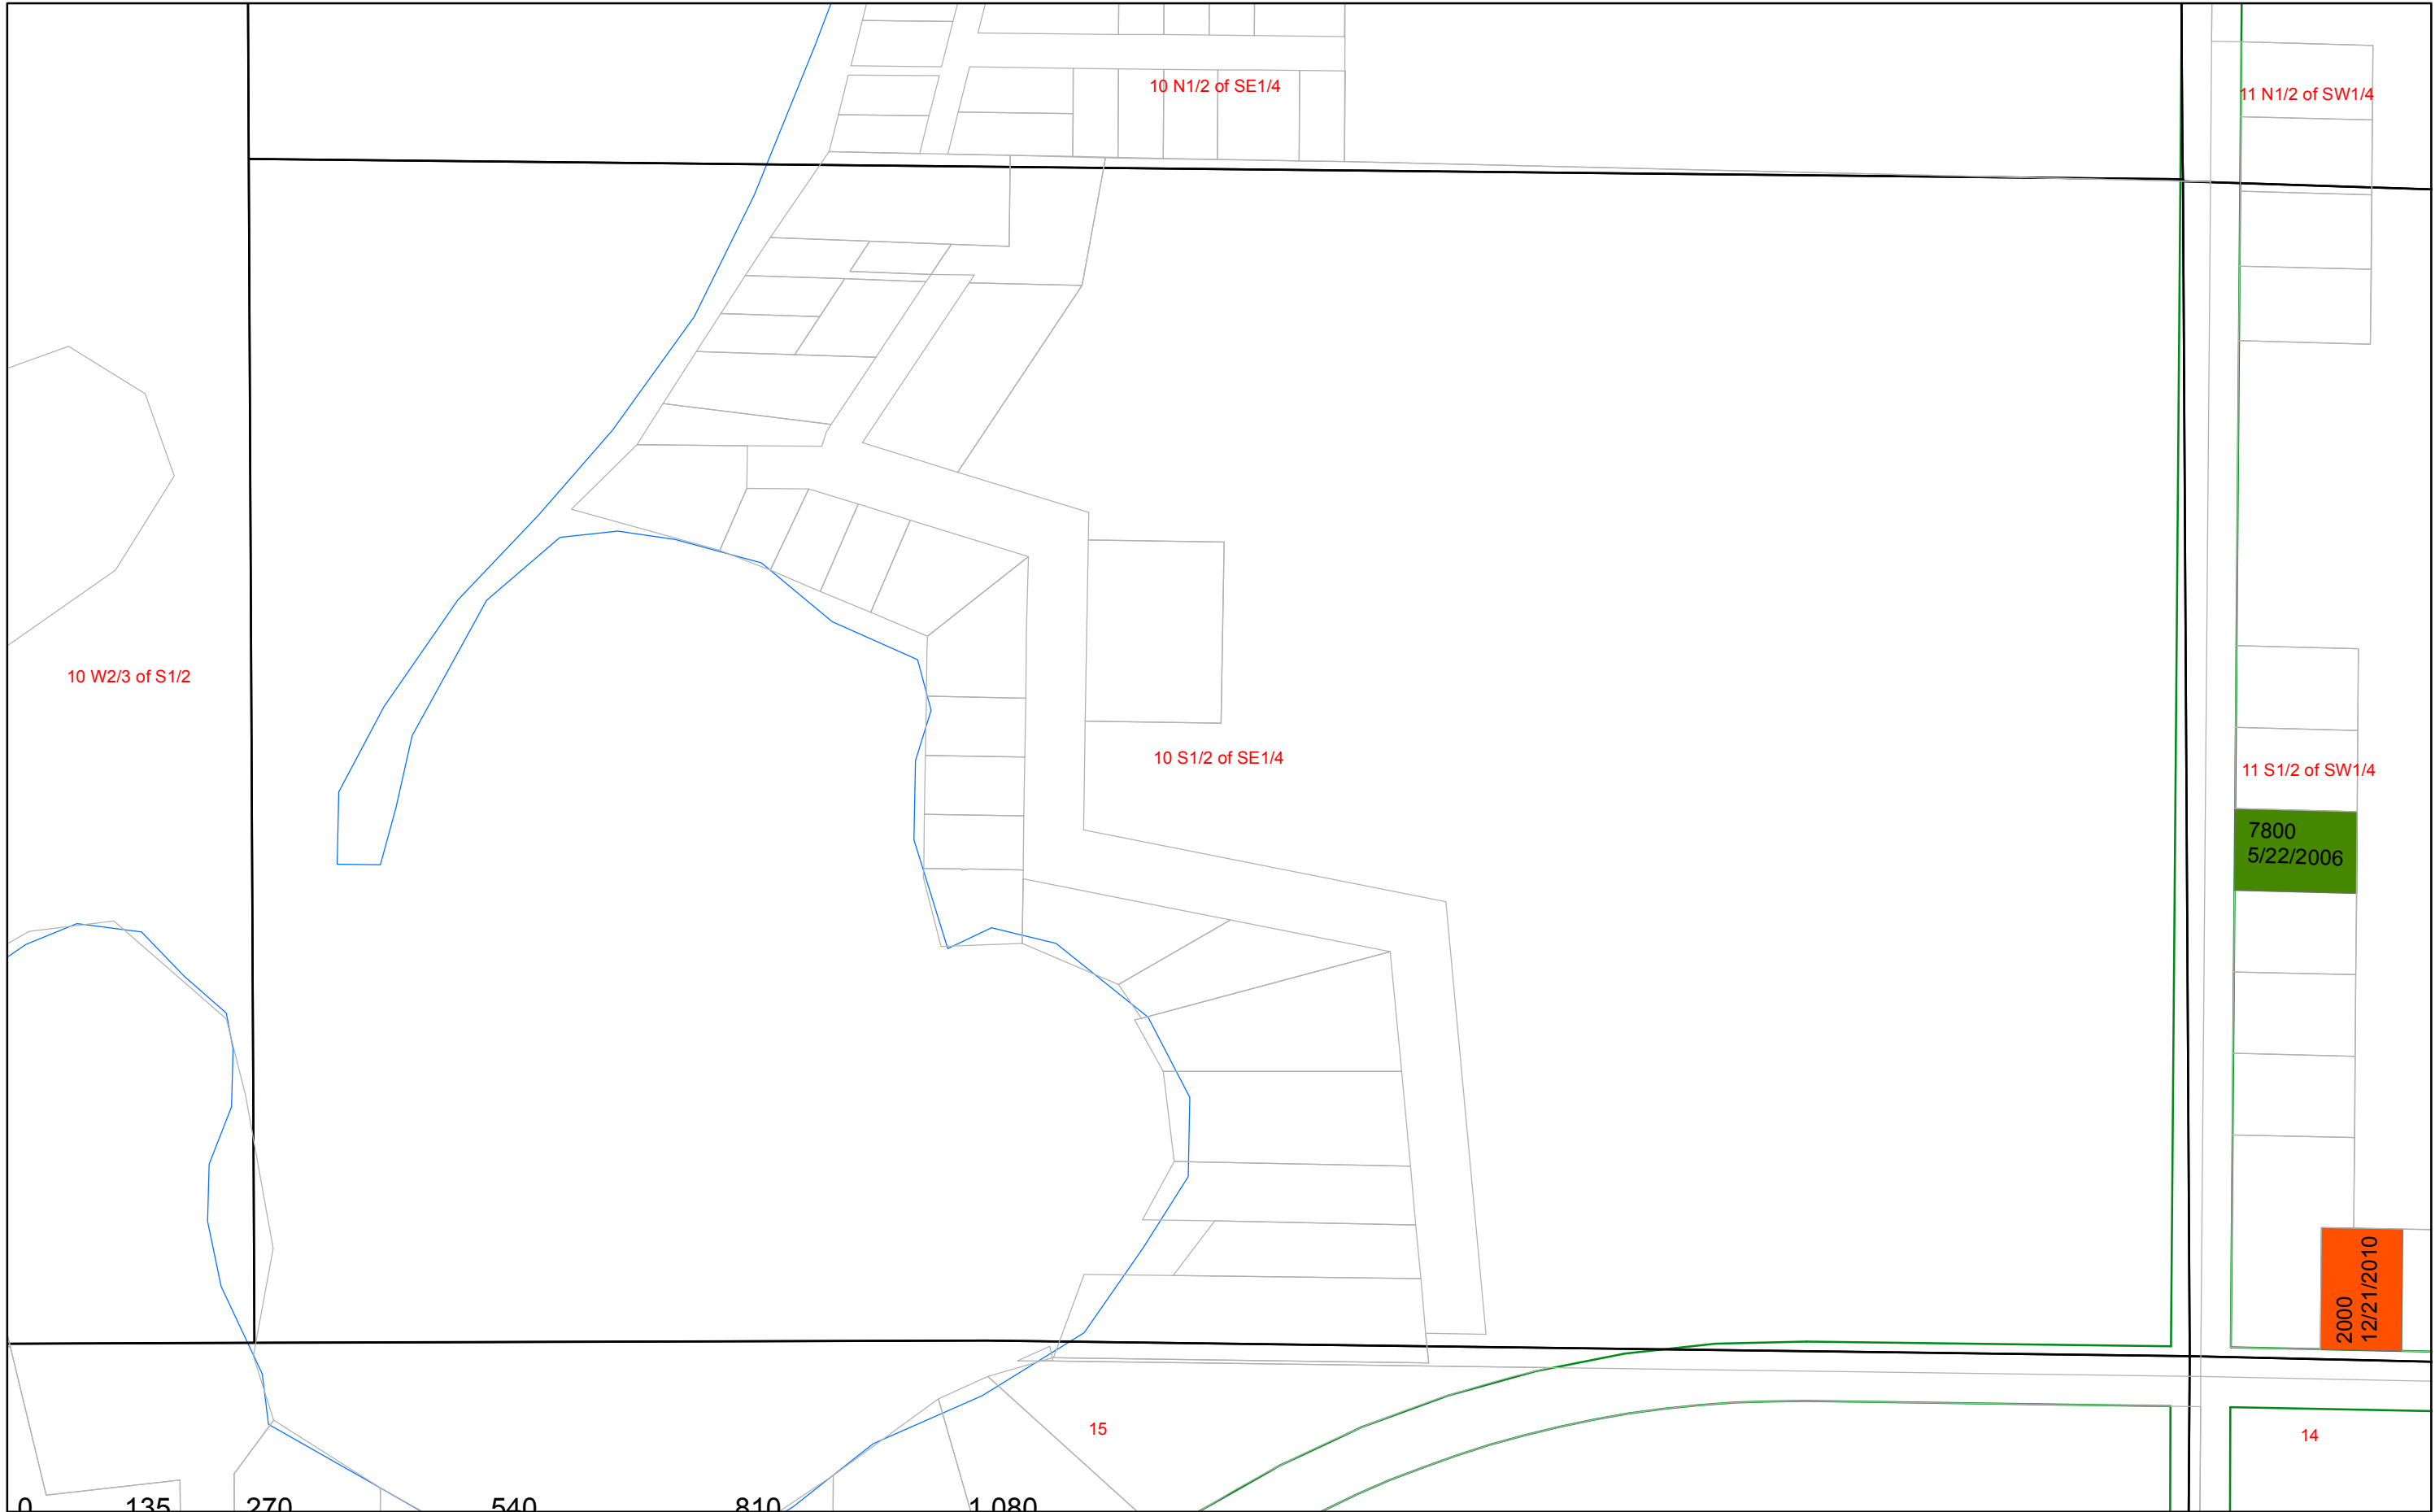

Vacant Land Sales Map: sale price & date. Only the most recent sale is shown, 1 sale per parcel. Sales from 8/1994 to 12/31/10

Vacant Land Sales Map: sale price & date. Only the most recent sale is shown, 1 sale per parcel. Sales from 8/1994 to 12/31/10

Lake Township Missaukee County

Section Page 10 N1/2 of SE1/4

Date: 2/15/2011

Vacant Land Sales Map: sale price & date. Only the most recent sale is shown, 1 sale per parcel. Sales from 8/1994 to 12/31/10