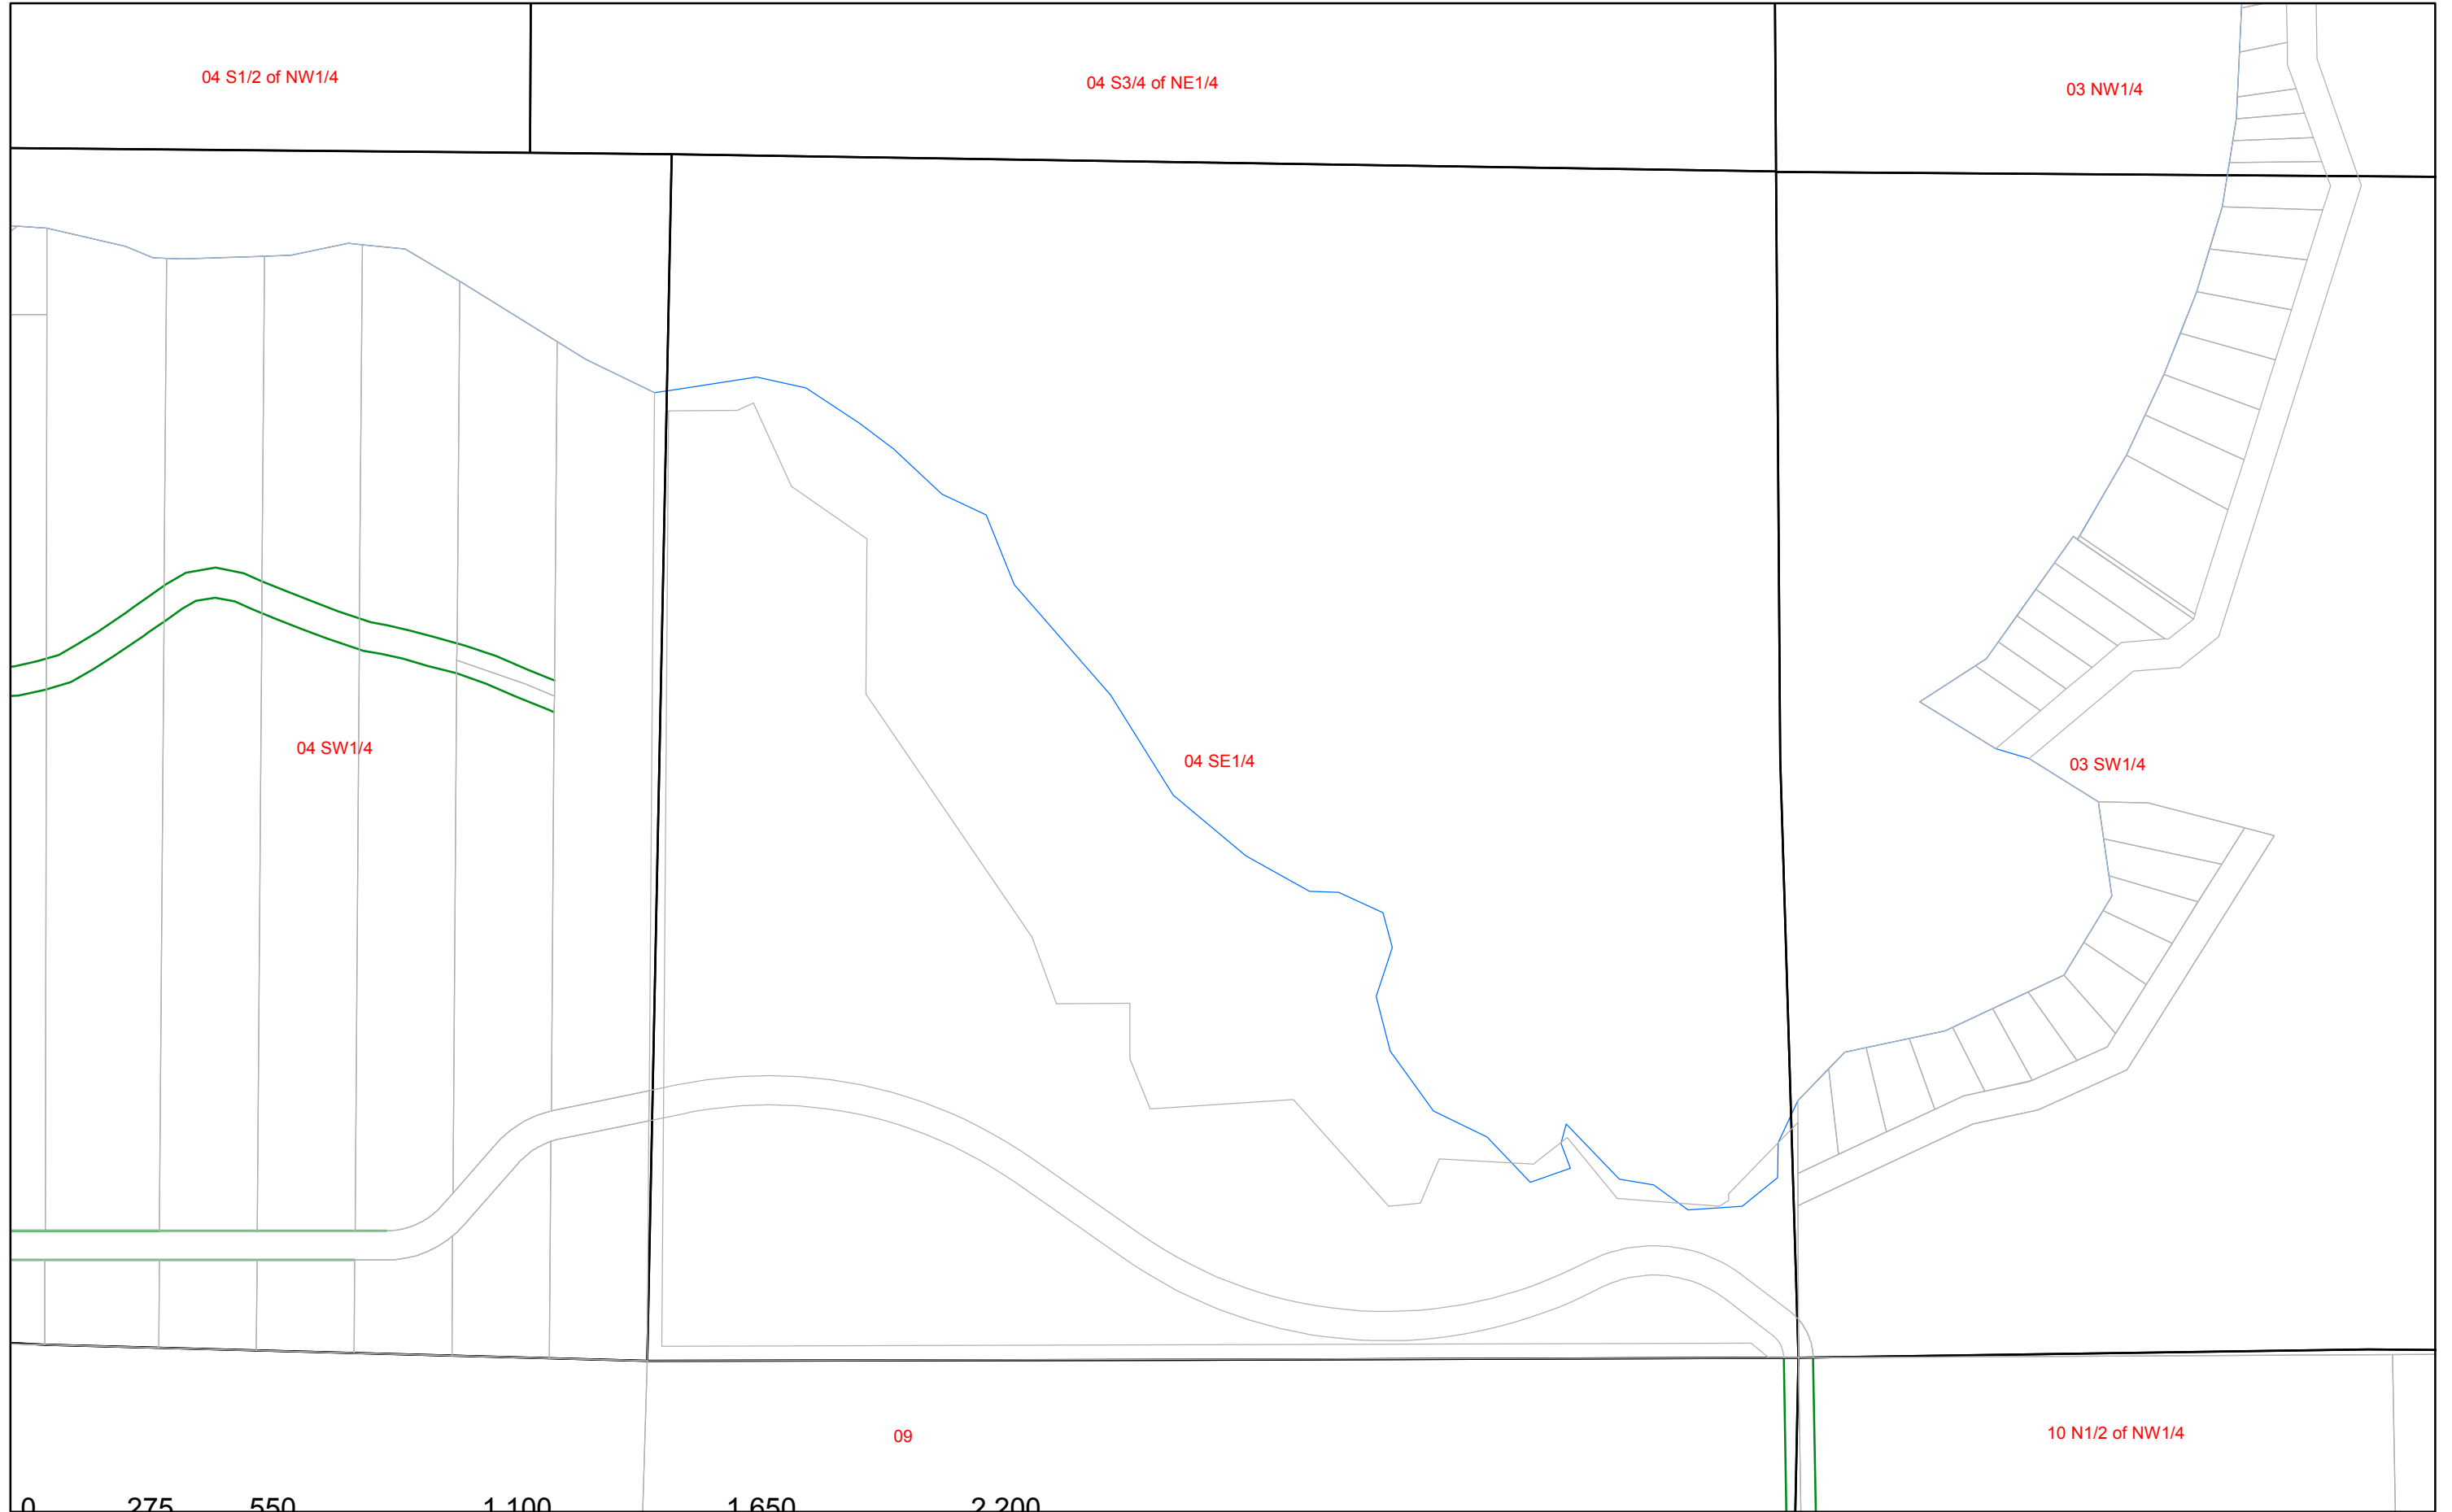

Lake Township Missaukee County

Section Page 03 SW1/4

Date: 2/15/2011

Vacant Land Sales Map: sale price & date. Only the most recent sale is shown, 1 sale per parcel. Sales from 8/1994 to 12/31/10

Vacant Land Sales Map: sale price & date. Only the most recent sale is shown, 1 sale per parcel. Sales from 8/1994 to 12/31/10

Vacant Land Sales Map: sale price & date. Only the most recent sale is shown, 1 sale per parcel. Sales from 8/1994 to 12/31/10

Vacant Land Sales Map: sale price & date. Only the most recent sale is shown, 1 sale per parcel. Sales from 8/1994 to 12/31/10